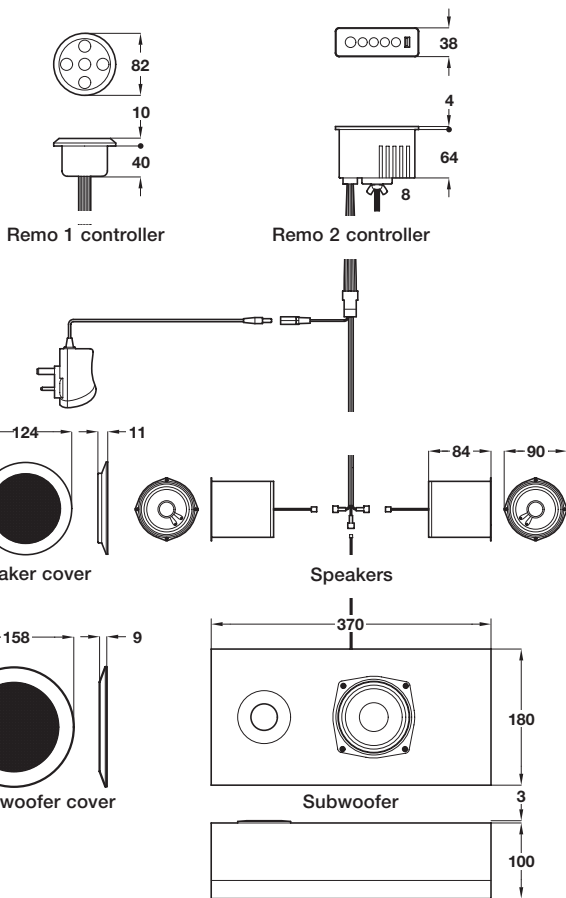

With Remo 1 round controller

With Remo 2 rectangular controller

Remo built in bluetooth audio speaker system

- > Controller recess mounted in furniture or worktops
- Two styles of REMO audio systems:
 - Remo 1 includes a round controller which is splash and dust proof, suitable for kitchens and worktops
 - Remo 2 includes a rectangular controller with black rubber finish with a high powered USB for charging smartphones, tablets and notebooks
- > Set includes:
 - 1x Controller, black finish
 - 2x Speakers
 - 2x Black speaker covers and 2x silver speaker covers
 - 1x Subwoofer with cover
 - 6x Connecting leads
 - 1x Mains lead, 3.2 m, with plug in transformer
 - Fitting instructions
- > Order qty: 1 pc

Version	Type of controller included	Cat. No.
Remo 1	Round	833.02.827
Remo 2	Rectangular, with USB socket	833.02.828

LIGHTING AND ELECTRICAL 2015, © Hafele U.K. Ltd 2015. Dimensional data not binding. We reserve the right to alter specifications without notice.