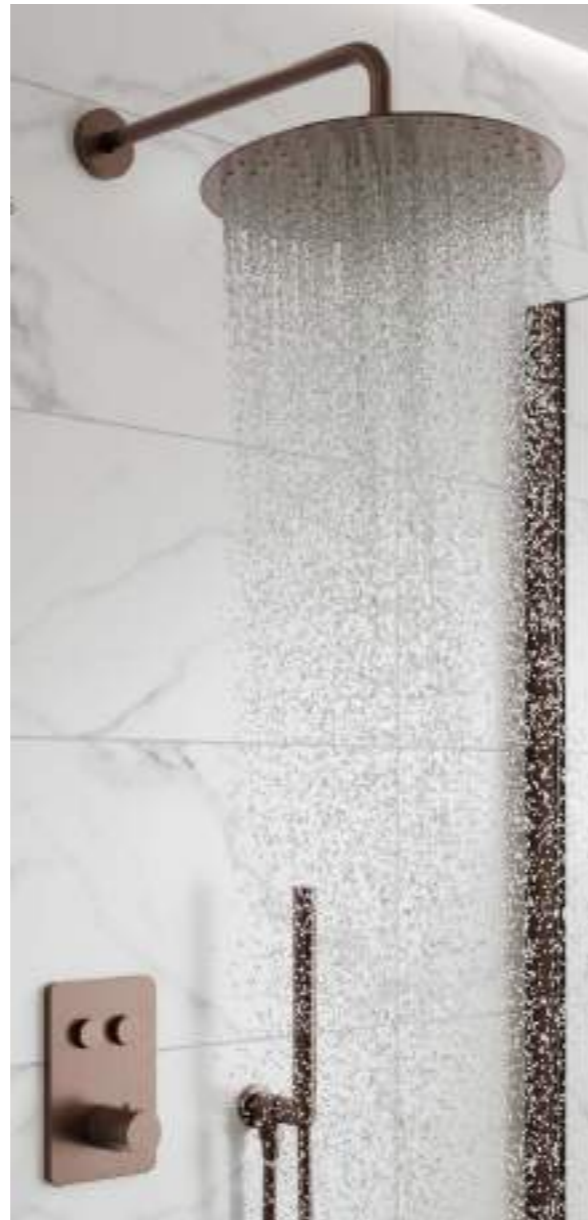

LIVELLO

Subtle yet sophisticated design enhances the elegant Livello collection allowing form and function to meet in perfect harmony.

Brushed Nickel

Brushed Brass

Shower Suite 8, see page 337.

Concealed Control Valve, see page 347.