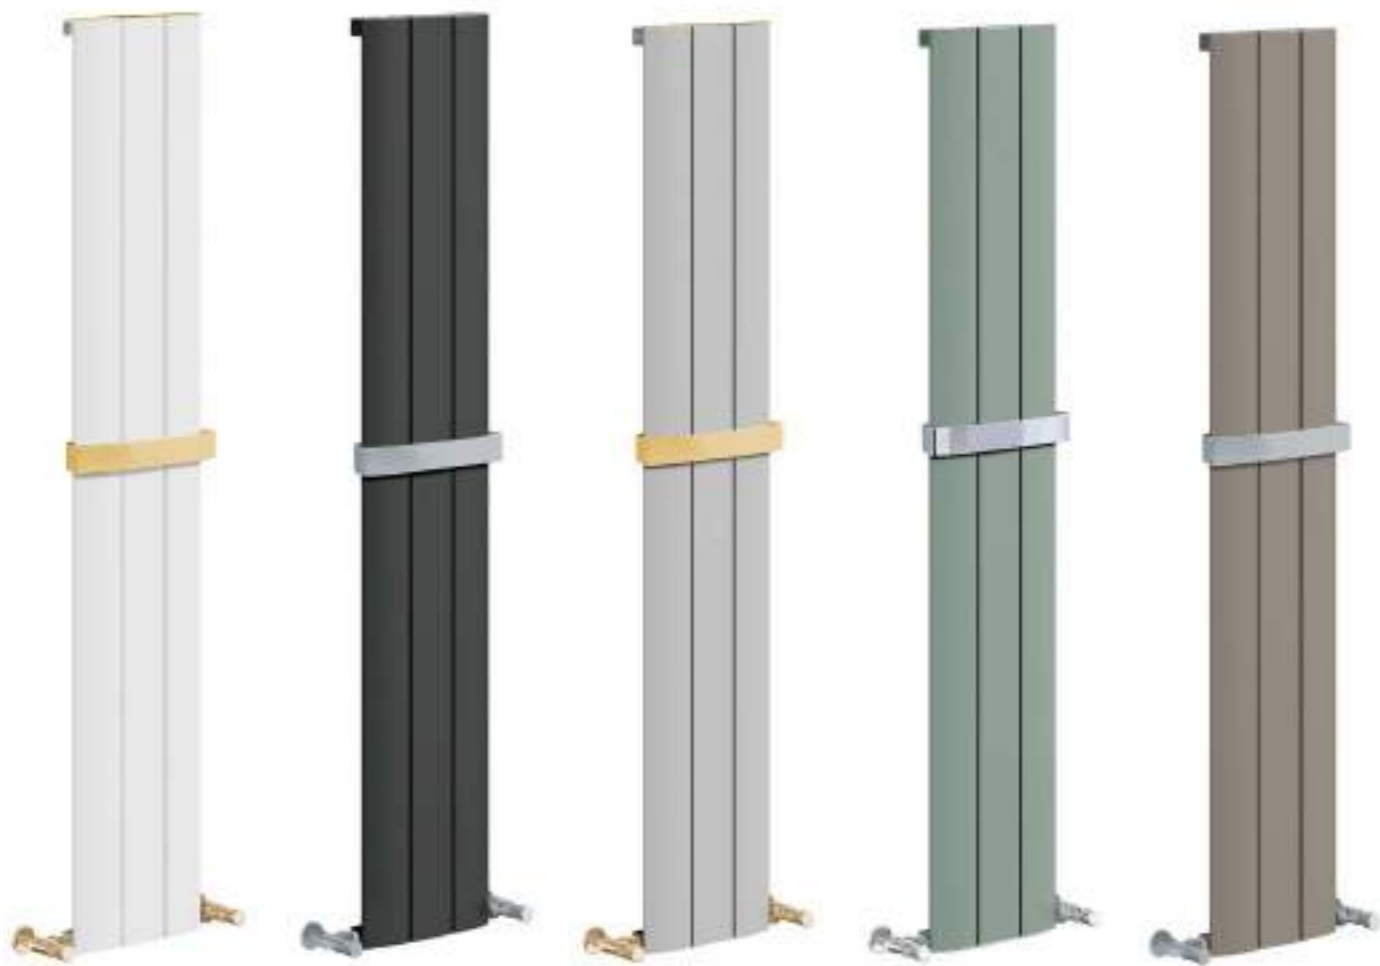

Vega								
Height	Width	Tapping Centres	Wall to Pipe Centres	Output Watts	BTU	Colour	Product Code	Price
1600	280	280	45	725	2475	W	RA250	£280
1600	280	280	45	725	2475	A	RA251	£280
1600	280	280	45	725	2475	G	RA255	£280
1600	280	280	45	725	2475	FE	RA263	£280
1600	280	280	45	725	2475	SM	RA256	£280
1600	280	280	45	725	2475	B	RA262	£280
1600	280	280	45	725	2475	HG	RA259	£280
1600	280	280	45	725	2475	AR	RA257	£280
1600	280	280	45	725	2475	PB	RA258	£280

Towel Rails (Multiple may be added, not sold separately)

£63

£73

Inc matching top cover caps

£73

Inc matching top cover caps

£63

Inc matching top cover caps

£77

Inc matching top cover caps