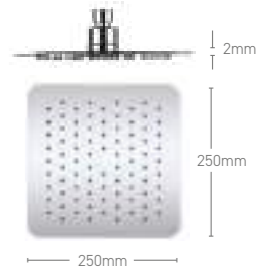

With Ceiling Arm

With Wall Arm

Head Only

250mm Round Head			250mm Square Head		
Code	Price	Code	Price	Code	Price
SH073	£106	SH071	£106	SLH012	£67
SH090	£118	SH101	£134	SLH026	£81
SH092	£134	SH103	£135	SLH015	£83
SH094	£135	SH105	£134	SLH027	£81