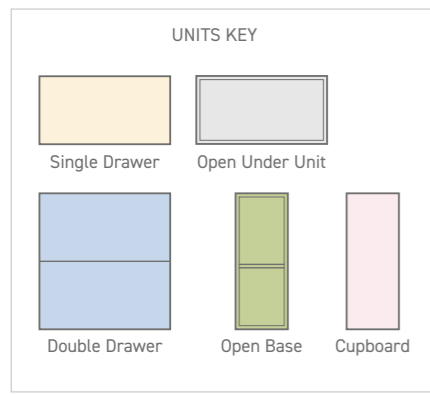

50cm OPTIONS 60cm OPTIONS 70cm OPTIONS 80cm OPTIONS 100cm OPTIONS

1 For use with handed Basin or Worktop

2 Not suitable for 100 Basin

I-ZONE® Example Configurations

120cm OPTIONS 160cm OPTIONS 180cm OPTIONS