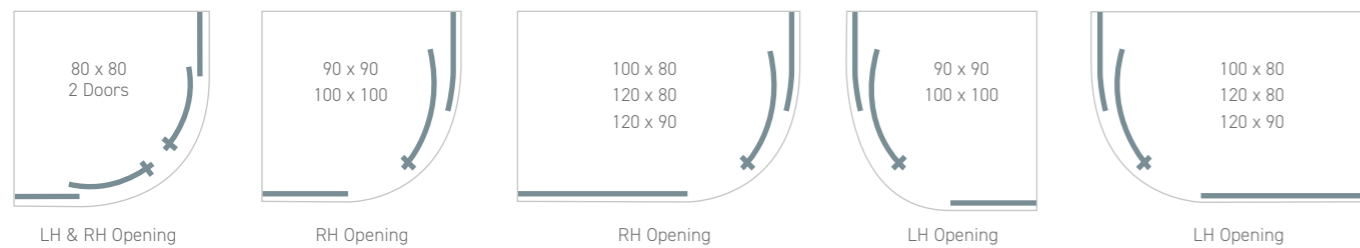

Enclosure, Tray & Waste Size	Adjustment	Door Opening	Opening Hand	Chrome Code	Chrome Price	Matt Black Code	Matt Black Price	Brushed Brass Code	Brushed Brass Price	Brushed Bronze Code	Brushed Bronze Price
80 x 80 2 Doors	77-79	45	LH & RH	TE042	£769	TE049	£769	TE063	£839	TE070	£839
90 x 90	87-89	45	LH	TE030	£889	TE038	£909	TE034	£1049	TE071	£1049
90 x 90	87-89	45	RH	TE031	£889	TE039	£909	TE035	£1049	TE072	£1049
100 x 80	97-99/ 77-79	40	LH	TE043	£929	TE050	£929	TE064	£1039	TE073	£1039
100 x 80	97-99/ 77-79	40	RH	TE044	£929	TE051	£929	TE065	£1039	TE074	£1039
100 x 100	97-99/ 97-99	40	LH	TE045	£1059	TE052	£1059	TE066	£1129	TE075	£1129
100 x 100	97-99/ 97-99	40	RH	TE046	£1059	TE053	£1059	TE067	£1129	TE076	£1129
120 x 80	117-119/ 77-79	40	LH	TE047	£999	TE054	£999	TE068	£1089	TE077	£1089
120 x 80	117-119/ 77-79	40	RH	TE048	£999	TE062	£999	TE069	£1089	TE078	£1089
120 x 90	117-119/ 87-89	45	LH	TE032	£1059	TE040	£1059	TE036	£1179	TE079	£1179
120 x 90	117-119/ 87-89	45	RH	TE033	£1059	TE041	£1059	TE037	£1179	TE080	£1179

120 x 90 Chrome. RH Opening Enclosure & Tray