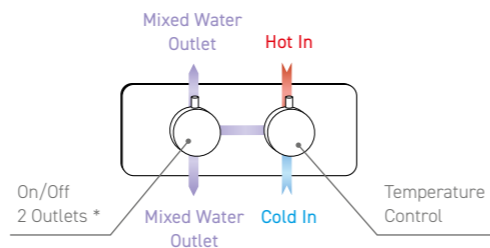

* Cannot be used simultaneously