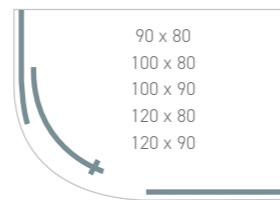

STYLE SLIDING QUADRANT

8MM

LH Installation

Size	Adjustment	Door Opening	Glass Thickness	Opening Hand	Enclosure Only		Enclosure, Tray & Waste	
					Code	Price	Code	Price
90 x 90	87-89	46	8mm	LH/RH	EN121	£579	TE121	£749
100 x 100	97-99	46	8mm	LH/RH	EN122	£629	TE122	£879
90 x 80	87-89/ 77-79	41	8mm	LH	EN123	£579	TE123LH	£769
90 x 80	87-89/ 77-79	41	8mm	RH	EN123	£579	TE123RH	£769
100 x 80	97-99/ 77-79	41	8mm	LH	EN124	£599	TE124LH	£809
100 x 80	97-99/ 77-79	41	8mm	RH	EN124	£599	TE124RH	£809
100 x 90	97-99/ 87-89	46	8mm	LH	EN125	£609	TE125LH	£839
100 x 90	97-99/ 87-89	46	8mm	RH	EN125	£609	TE125RH	£839
120 x 80	117-119/ 77-79	46	8mm	LH	EN126	£639	TE126LH	£869
120 x 80	117-119/ 77-79	46	8mm	RH	EN126	£639	TE126RH	£869
120 x 90	117-119/ 87-89	46	8mm	LH	EN127	£649	TE127LH	£889
120 x 90	117-119/ 87-89	46	8mm	RH	EN127	£649	TE127RH	£889