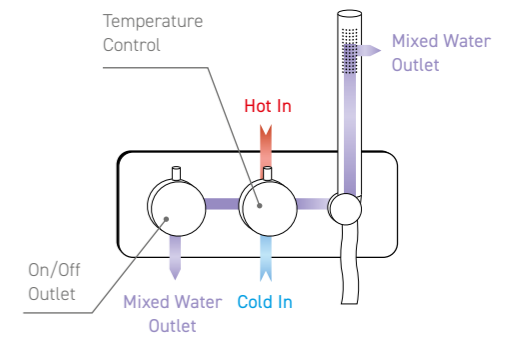

Thermostatic Control Valve
• Handset with Smooth Flex Hose