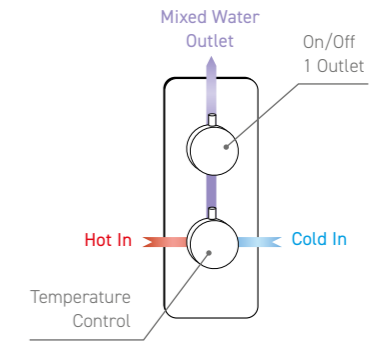

SHOWER SUITE 19

HP

Shower Suite 19

- Dual Function Thermostatic Touch Control Valve with Smooth Handle
- Slide Rail with Multi Function Handset, Smooth Hose & Built-In Outlet
- 250mm Round Shower Head & Ceiling Arm **or** 250mm Round Shower Head & Wall Arm

	Ceiling Arm Suite		Wall Arm Suite	
	Code	Price	Code	Price
● Chrome	CSS090	£640	CSS091	£644
● Brushed Brass	CSS092	£682	CSS093	£694
● Brushed Bronze	CSS094	£711	CSS095	£723
● Brushed Nickel	CSS096	£669	CSS097	£676

CONCEALED THERMOSTATIC SHOWER VALVES

Single Function

MP

SHOWER SUITE 20

HP

Shower Suite 20

- Dual Function Thermostatic Touch Control Valve with Smooth Handle
- Round Handset with Smooth Hose & Outlet Elbow with Bracket
- 250mm Round Shower Head & Ceiling Arm **or** 250mm Round Shower Head & Wall Arm

	Ceiling Arm Suite		Wall Arm Suite	
	Code	Price	Code	Price
● Chrome	CSS105	£595	CSS106	£599
● Brushed Brass	CSS107	£619	CSS108	£631
● Brushed Bronze	CSS109	£642	CSS110	£653
● Brushed Nickel	CSS111	£607	CSS112	£613

Single Function

MP

SHOWER SUITE 21

HP

Shower Suite 21

- Dual Function Thermostatic Touch Control Valve with Smooth Handle
- Round Overflow Filler
- 250mm Round Shower Head & Ceiling Arm **or** 250mm Round Shower Head & Wall Arm

	Ceiling Arm Suite		Wall Arm Suite	
	Code	Price	Code	Price
● Chrome	CSS120	£604	CSS121	£607
● Brushed Brass	CSS122	£614	CSS123	£626
● Brushed Bronze	CSS124	£636	CSS125	£648
● Brushed Nickel	CSS126	£610	CSS127	£617

SHOWER SUITE 22

HP

Shower Suite 22

- Dual Function Thermostatic Touch Control Valve with Smooth Handle
- Round Overflow Filler
- Handset with Smooth Hose **or** Slide Rail with Multi Function Handset, Smooth Hose & Built-In Outlet