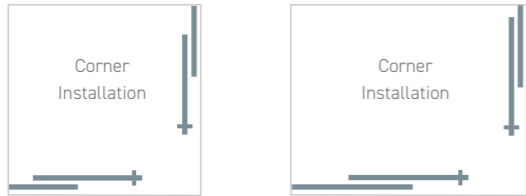

STYLE SLIDING CORNER ENTRY

8MM

Size	Adjustment	Door Opening	Height	Glass Thickness	Code	Price
80 x 80	77-79	41	195	8mm	EN150	£529
90 x 90	87-89	46	195	8mm	EN151	£549
100 x 100	97-99	46	195	8mm	EN152	£569
90 x 80	87-89/77-79	43	195	8mm	EN153	£539
100 x 80	97-99/77-79	43	195	8mm	EN154	£549
100 x 90	97-99/87-89	46	195	8mm	EN155	£569