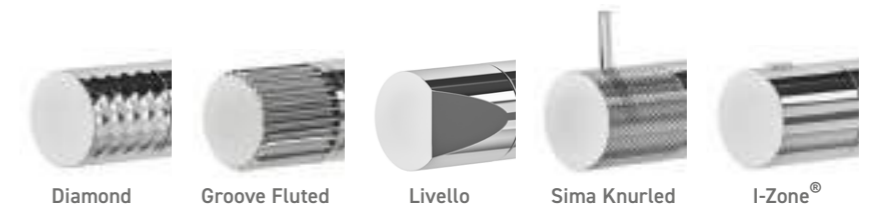

	Diamond		Groove Fluted		Livello		Sima Knurled		I-Zone®	
Wall Arm Suite	Code	Price	Code	Price	Code	Price	Code	Price	Code	Price
Chrome	SST901	£598	SST917	£598	SST933	£598	SST949	£598	SST965	£598
Matt Black	SST902	£620	SST918	£620	SST934	£620	SST950	£620	SST966	£620
Brushed Brass	SST903	£634	SST919	£634	SST935	£634	SST951	£634	SST967	£634
Brushed Bronze	SST904	£637	SST920	£637	SST936	£637		N/A	SST968	£637
Brushed Nickel	SST905	£623	SST921	£623	SST937	£623		N/A	SST969	£623
Ceiling Arm Suite										
Chrome	SST909	£594	SST925	£594	SST941	£594	SST957	£594	SST973	£594
Matt Black	SST910	£608	SST926	£608	SST942	£608	SST958	£608	SST974	£608
Brushed Brass	SST911	£623	SST927	£623	SST943	£623	SST959	£623	SST975	£623
Brushed Bronze	SST912	£627	SST928	£627	SST944	£627		N/A	SST976	£627
Brushed Nickel	SST913	£616	SST929	£616	SST945	£616		N/A	SST977	£616