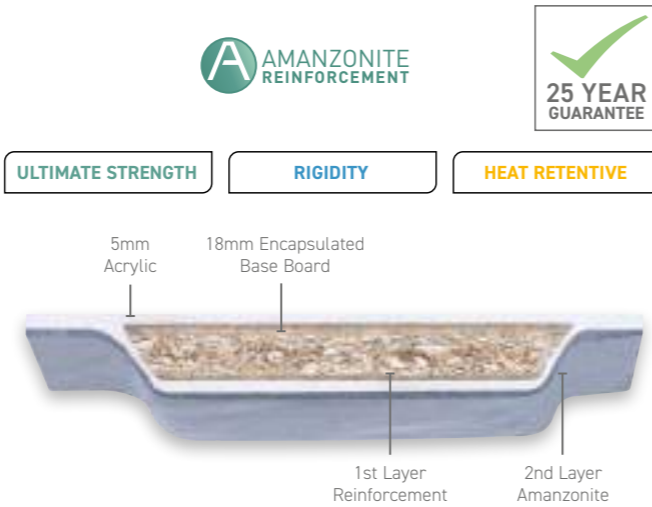

Amazonite is now respected throughout the industry and is the barometer of quality by which bath manufacture is judged. As a result, it has become our most popular bath option.

UK Manufactured

For over 25 years Phoenix have been at the forefront of whirlpool design and innovation.