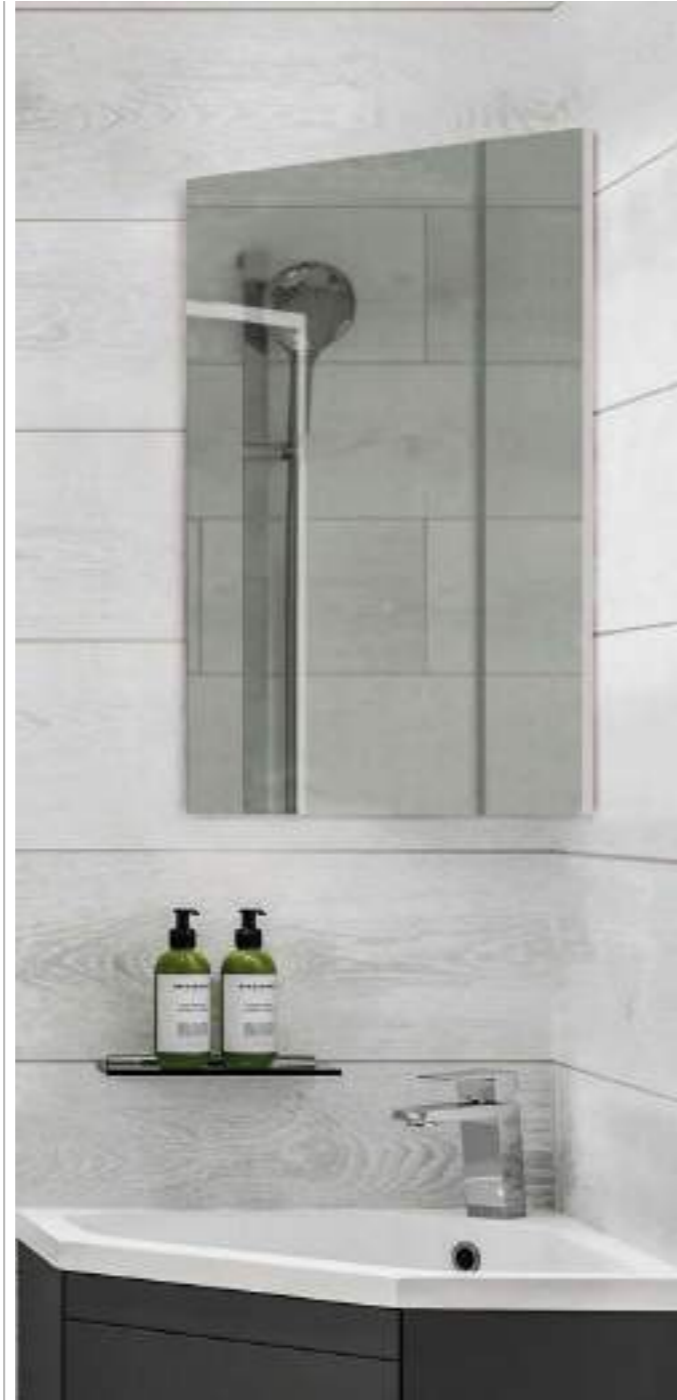

IDENTITY LED MIRROR

W60 x H80 shown

Identity 50
W50 x H70 x D4
MI160 £315

Identity 60
W60 x H80 x D4
MI161 £365

Identity 100
W100 x H60 x D4
MI162 £395

CORNER MIRROR CABINET

Corner Mirror Cabinet
W43 x H60 x D30
MI140 £275