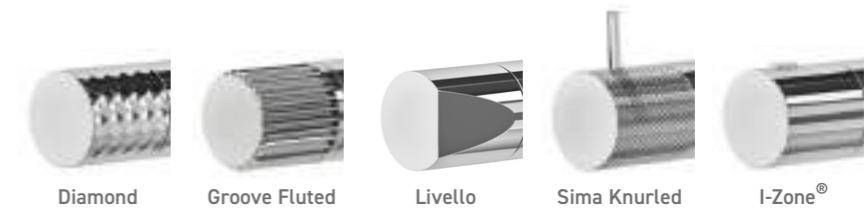

I-Zone Ceiling Arm Suite in Brushed Bronze

	Diamond	Groove Fluted	Livello	Sima Knurled	I-Zone®					
Wall Arm Suite	Code	Price	Code	Price	Code	Price	Code	Price	Code	Price
Chrome	SST701	£634	SST717	£634	SST733	£634	SST749	£634	SST765	£634
Matt Black	SST702	£667	SST718	£667	SST734	£667	SST750	£667	SST766	£667
Brushed Brass	SST703	£699	SST719	£699	SST735	£699	SST751	£699	SST767	£699
Brushed Bronze	SST704	£709	SST720	£709	SST736	£709	N/A		SST768	£709
Brushed Nickel	SST705	£721	SST721	£721	SST737	£721	N/A		SST769	£721
Ceiling Arm Suite										
Chrome	SST709	£630	SST725	£630	SST741	£630	SST757	£630	SST773	£630
Matt Black	SST710	£656	SST726	£656	SST742	£656	SST758	£656	SST774	£656
Brushed Brass	SST711	£688	SST727	£688	SST743	£688	SST759	£688	SST775	£688
Brushed Bronze	SST712	£699	SST728	£699	SST744	£699	N/A		SST776	£699
Brushed Nickel	SST713	£674	SST729	£674	SST745	£674	N/A		SST777	£674