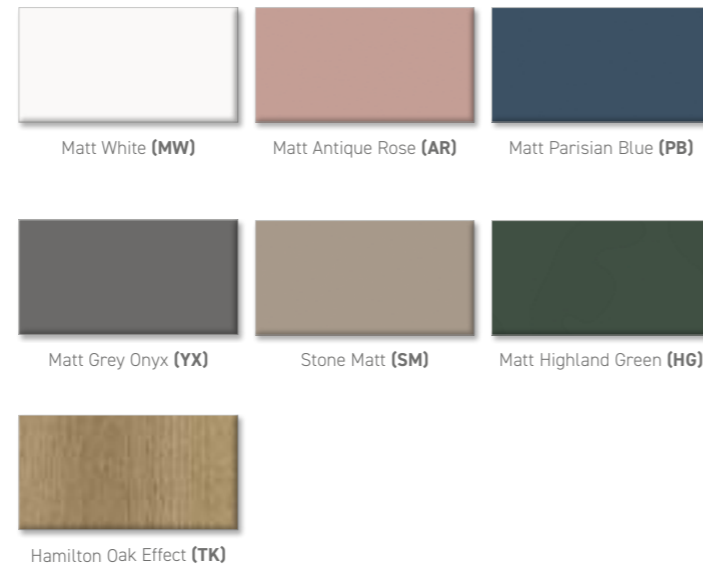

Balmoral

Balmoral Furniture provides the ultimate combination of classical styling and quality manufacturing.

Matt Parisian Blue

Matt Grey Onyx

Balmoral

Basin not included

Wall Mounted 2 Drawer Unit & White Carrara Worktop