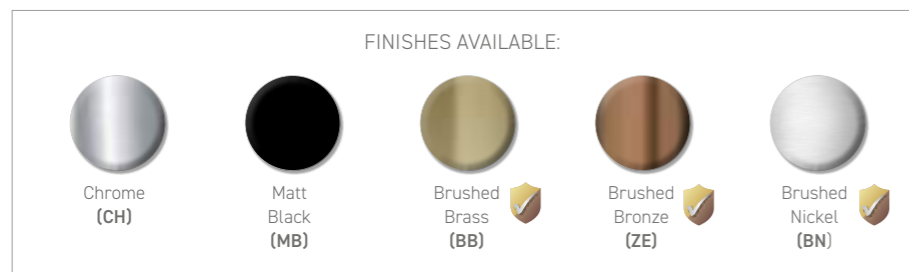

SHOWERING SOLUTIONS

Tried and tested, Thermostatic Shower Valves are proven to perform time and time again and with more design options available, creating your dream shower has never been easier.

Touch Valves also offer unrivalled beauty and total functional control at the touch of a button.

Brushed Nickel

MP Minimum of **0.5 Bar**

HP Minimum of **1.0 Bar**

HP+ Minimum of **2.0 Bar**

COLD TOUCH Cooling Technology

Vemet World leading thermostatic cartridges

Our **PVD durable coating** is a modern process that will stay on the product longer than traditional electro-plating and powder coating.

PVD utilizes Titanium Nitride molecules that provide an extremely durable and hard-wearing coating.

PVD coatings possess a far higher resistance to wear than traditional gold plating.