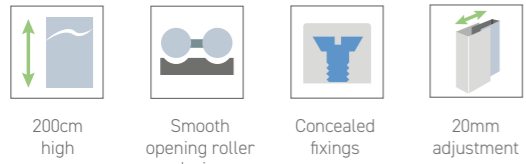

LUNE

Perfectly proportioned, the elegant semi frameless Sliding Quadrant and Sliding Door models combine form and function seamlessly.

Featuring concealed rollers and fixings, the Lune series will bring any bathroom design to life.