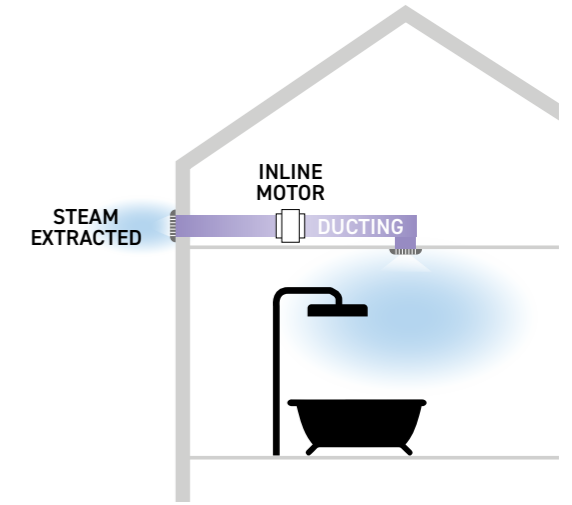

Our complete Extractor Kit contains a low noise level bathroom fan with an adjustable run-on timer. The slim, flush mounted grille sits discreetly in your ceiling and has warm or cool white LED illumination.