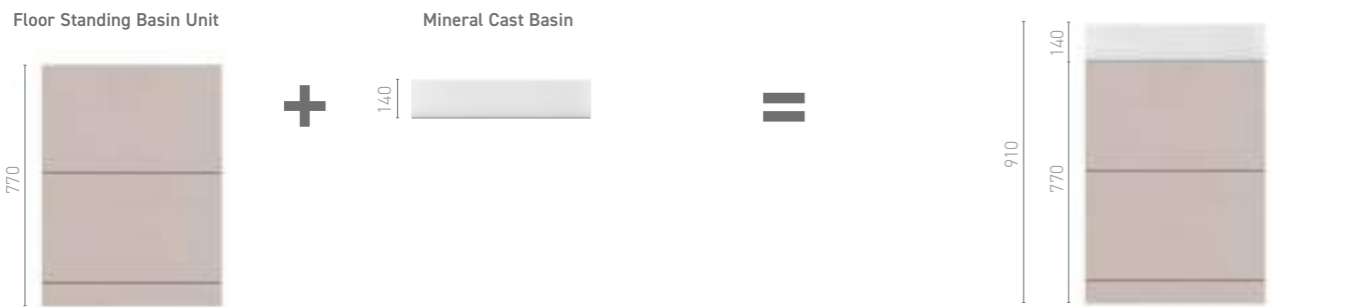

HANDLE OPTIONS Not sold separately

Livello Handle 128mm
Included in unit price

Groove Knob 35mm
Included in unit price

Sharp Handle 100mm
Included in unit price

Slimline Bar Handle

NATURAL ART

UNIT HEIGHT CONFIGURATIONS

Furniture Legs Not sold separately. Check overall height of Unit with Legs is suitable. Pair

	Chrome 180mm LG001 £24 300mm LG006 £33		Matt Black 180mm LG002 £30 300mm LG007 £42		Brushed Brass 180mm LG003 £33 300mm LG008 £56		Brushed Bronze 180mm LG005 £33 300mm LG010 £56		Brushed Nickel 180mm LG004 £33 300mm LG009 £56
--	---	--	---	--	--	--	---	--	---