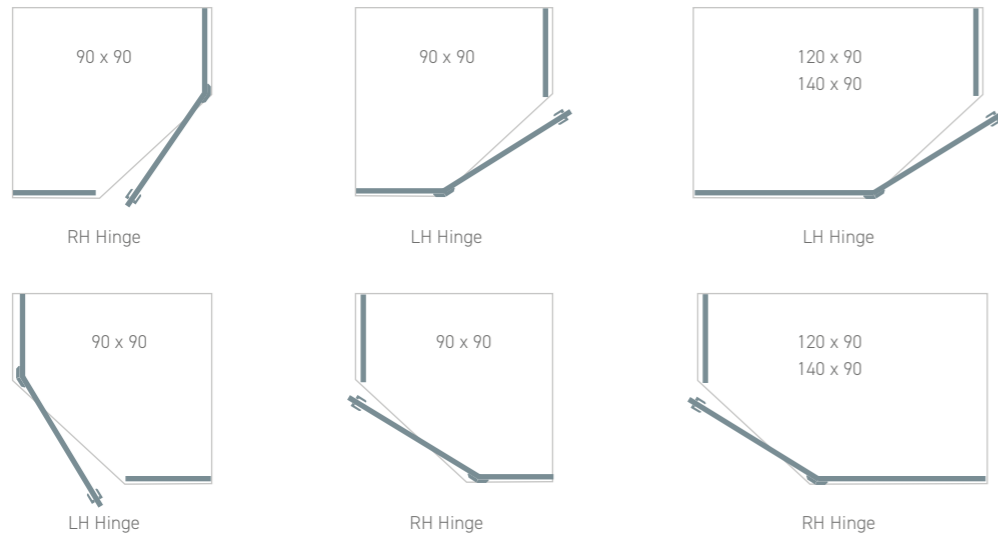

I-ZONE® HINGED NEO

8MM

Size	Adjustment	Door Opening	Glass Thickness	Hinge Hand	Enclosure Only		Enclosure, Tray & Waste	
					Code	Price	Code	Price
90 x 90	86.5-88.5/ 86.5-88.5	65	8mm	LH	EN009	£933	TE009	£1173
90 x 90				RH	EN010	£933	TE010	£1173
120 x 90	116.5-118.5/ 86.5-88.5	65	8mm	LH	EN011	£1020	TE011	£1254
120 x 90				RH	EN012	£1020	TE012	£1254
140 x 90	136.5-138.5/ 86.5-88.5	65	8mm	LH	EN013	£1089	TE013	£1351
140 x 90				RH	EN014	£1089	TE014	£1351