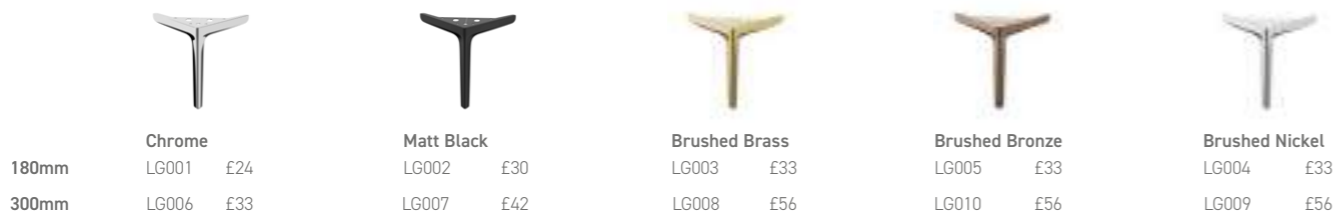

FURNITURE LEGS

Not sold separately. Check overall height of Unit with Legs is suitable.

Single Drawer Wall Mounted Basin Unit

H38 x D46

Width	Code	
60	NT01	£499
80	NT02	£529

Twin Drawer Wall Mounted Basin Unit