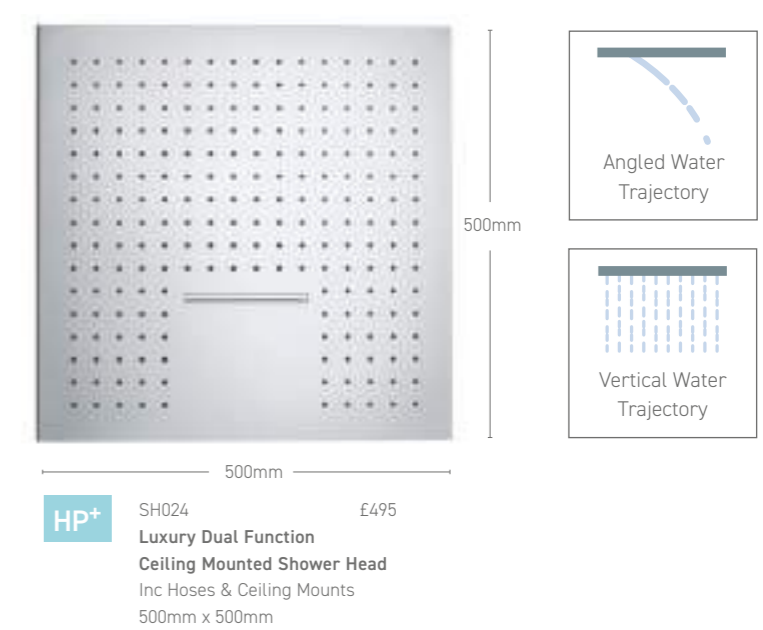

SLIDE RAILS & SHOWER HEADS

Pensato Round Slide Rail
• Touch Multi Function Handset
• Smooth Flex Hose
• Built In Outlet Elbow

SR010 £176 Chrome	SR011 £195 Matt Black	
SR012 £215 Brushed Brass	SR014 £224 Brushed Bronze	SR013 £215 Brushed Nickel

SR003 £117 Square Slide Rail • Touch Multi Function Handset • Smooth Flex Hose • Outlet Elbow	SR004 £117 Round Slide Rail • Touch Multi Function Handset • Smooth Flex Hose • Outlet Elbow	SH029 £102 Square Hand Held Shower • Smooth Flex Hose • Outlet Elbow with Parking Bracket • Chrome Metal Handset

BATH SPOUTS

BS001 £68 Chrome	BS002 £74 Matt Black	BS003 £75 Brushed Brass	BS005 £77 Brushed Bronze	BS004 £75 Brushed Nickel