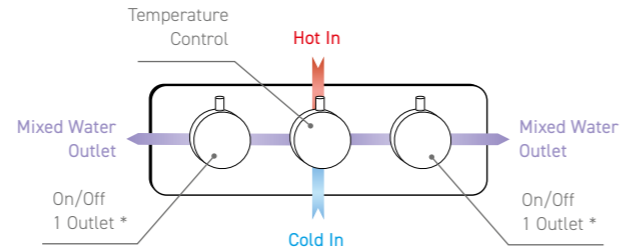

CONCEALED THERMOSTATIC SHOWER VALVES

CONCEALED THERMOSTATIC SHOWER VALVES

* Cannot be used simultaneously

* Cannot be used simultaneously

Vertical	Code	Price	Code	Price	Code	Price	Code	Price	Code	Price	Code	Price	Code	Price
Chrome	CTV201	£425	CTV217	£373	CTV233	£373	CTV249	£373	CTV265	£373	CTV275	£373	CTV290	£373
Matt Black	CTV202	£440	CTV218	£385	CTV234	£385	CTV250	£385	CTV266	£385	CTV276	£385	N/A	
Brushed Brass	CTV203	£452	CTV219	£396	CTV235	£396	CTV251	£396	CTV267	£396	CTV277	£396	CTV291	£396
Brushed Bronze	CTV204	£455	CTV220	£400	CTV236	£400	CTV252	£400	N/A		CTV278	£400	CTV292	£400
Brushed Nickel	CTV205	£452	CTV221	£396	CTV237	£396	CTV253	£396	N/A		CTV279	£396	CTV293	£396

Horizontal	Code	Price	Code	Price	Code	Price	Code	Price	Code	Price	Code	Price		
Chrome	CTV209	£425	CTV225	£373	CTV241	£373	CTV257	£373	CTV270	£373	CTV283	£373	CTV296	£373
Matt Black	CTV210	£440	CTV226	£385	CTV242	£385	CTV258	£385	CTV271	£385	CTV284	£385	N/A	
Brushed Brass	CTV211	£452	CTV227	£396	CTV243	£396	CTV259	£396	CTV272	£396	CTV285	£396	CTV297	£396
Brushed Bronze	CTV212	£455	CTV228	£400	CTV244	£400	CTV260	£400	N/A		CTV286	£400	CTV298	£400
Brushed Nickel	CTV213	£452	CTV229	£396	CTV245	£396	CTV261	£396	N/A		CTV287	£396	CTV299	£396

Vertical	Code	Price	Code	Price	Code	Price	Code	Price	Code	Price	Code	Price	Code	Price
Chrome	CTV301	£444	CTV317	£392	CTV333	£392	CTV349	£392	CTV365	£392	CTV375	£392	CTV390	£392
Matt Black	CTV302	£459	CTV318	£404	CTV334	£404	CTV350	£404	CTV366	£404	CTV376	£404	N/A	
Brushed Brass	CTV303	£471	CTV319	£416	CTV335	£416	CTV351	£416	CTV367	£416	CTV377	£416	CTV391	£416
Brushed Bronze	CTV304	£475	CTV320	£419	CTV336	£419	CTV352	£419	N/A		CTV378	£419	CTV392	£419
Brushed Nickel	CTV305	£471	CTV321	£416	CTV337	£416	CTV353	£416	N/A		CTV379	£416	CTV393	£416