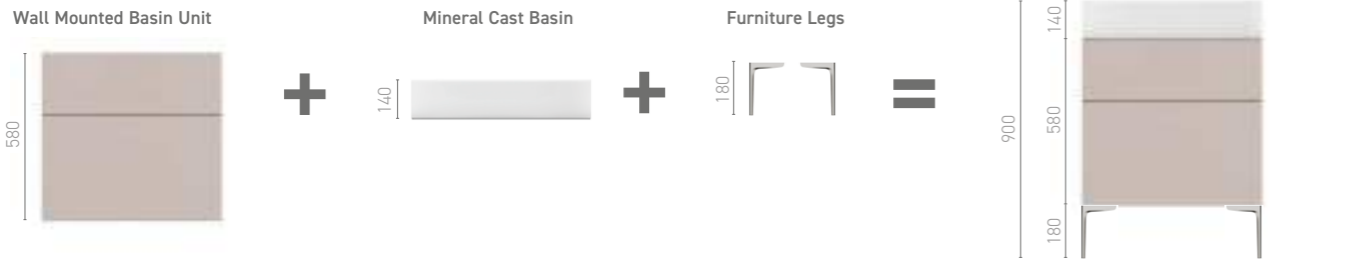

HANDLE OPTIONS Not sold separately

Livello Handle 128mm
Included in unit price

Groove Knob 35mm
Included in unit price

Sharp Handle 100mm
Included in unit price

Slimline Bar Handle

NATURAL ART

UNIT HEIGHT CONFIGURATIONS

Furniture Legs Not sold separately. Check overall height of Unit with Legs is suitable. Pair

	Chrome 180mm LG001 £24 300mm LG006 £33		Matt Black 180mm LG002 £30 300mm LG007 £42		Brushed Brass 180mm LG003 £33 300mm LG008 £56		Brushed Bronze 180mm LG005 £33 300mm LG010 £56		Brushed Nickel 180mm LG004 £33 300mm LG009 £56
--	---	--	---	--	--	--	---	--	---