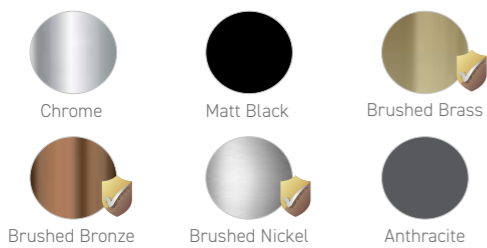

Minimalistic Straight Valves

- Chrome VA002 £49
- Matt Black VA028 £49
- Brushed Brass VA032 £61
- Brushed Bronze VA041 £64
- Brushed Nickel VA039 £61
- Anthracite VA016 £49

Square Straight Valves

- Chrome VA004 £61
- Anthracite VA018 £61