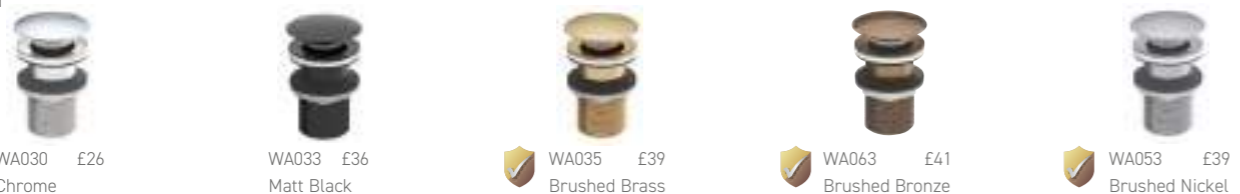

WA027 £26 Chrome
WA032 £36 Matt Black
WA034 £39 Brushed Brass
WA062 £41 Brushed Bronze
WA052 £39 Brushed Nickel

WA030 £26 Chrome
WA033 £36 Matt Black
WA035 £39 Brushed Brass
WA063 £41 Brushed Bronze
WA053 £39 Brushed Nickel