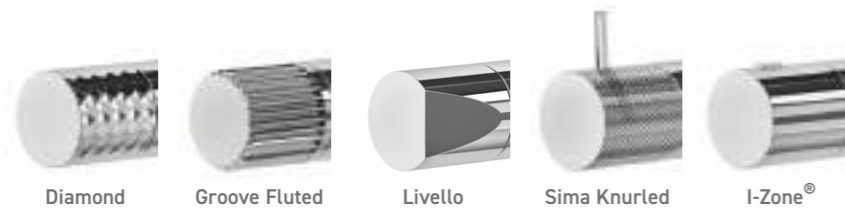

I-Zone Ceiling Arm Suite in Brushed Bronze

	Diamond	Groove Fluted	Livello	Sima Knurled	I-Zone®					
Wall Arm Suite	Code	Price	Code	Price	Code	Price	Code	Price	Code	Price
Chrome	SST701	£634	SST717	£634	SST733	£634	SST749	£634	SST765	£634
Matt Black	SST702	£667	SST718	£667	SST734	£667	SST750	£667	SST766	£667
Brushed Brass	SST703	£699	SST719	£699	SST735	£699	SST751	£699	SST767	£699
Brushed Bronze	SST704	£709	SST720	£709	SST736	£709	N/A		SST768	£709
Brushed Nickel	SST705	£721	SST721	£721	SST737	£721	N/A		SST769	£721
Ceiling Arm Suite										
Chrome	SST709	£630	SST725	£630	SST741	£630	SST757	£630	SST773	£630
Matt Black	SST710	£656	SST726	£656	SST742	£656	SST758	£656	SST774	£656
Brushed Brass	SST711	£688	SST727	£688	SST743	£688	SST759	£688	SST775	£688
Brushed Bronze	SST712	£699	SST728	£699	SST744	£699	N/A		SST776	£699
Brushed Nickel	SST713	£674	SST729	£674	SST745	£674	N/A		SST777	£674