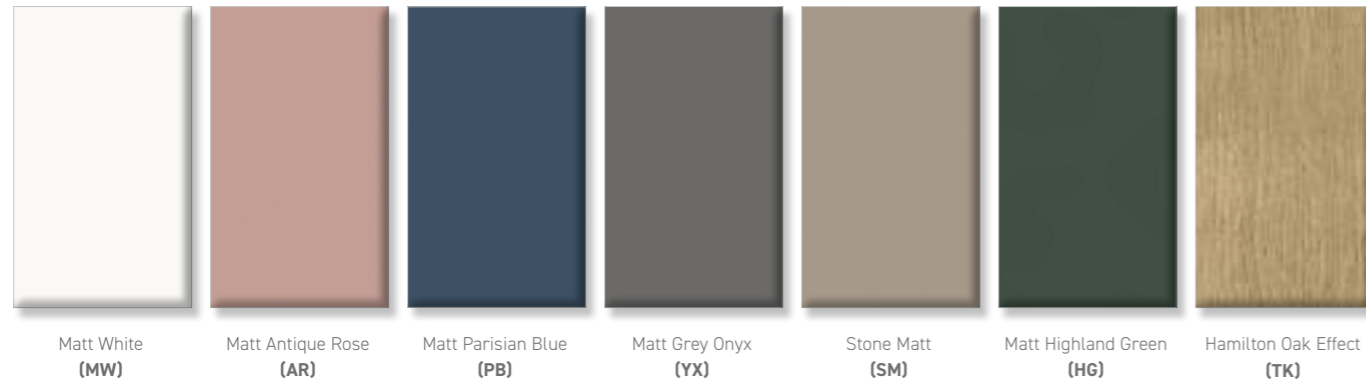

Matt Highland Green

Matt White & Lunar Grey Worktop

Stone Matt & White Carrara Worktop

UNIT COLOUR

Add the **colour code** to the **unit code** eg. NT01 (MW) = 60 Single Drawer Wall Unit in Matt White

12MM WORKTOP/SPLASHBACK COLOURS