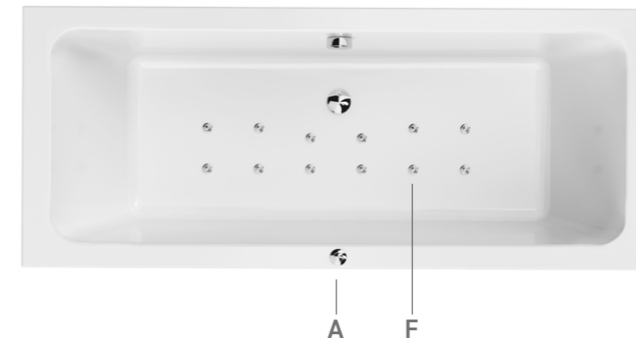

Optional Extras (Factory Fitted):

- J Colour Kinetic Underwater Light
- K ELCB Protection

System 3 Combined

Standard Features:

- A Whirlpool On/Off Switch
- A Airpool On/Off Switch
- B 2 x Air Flow Controls (Whirlpool)
- C Directional Whirlpool Jets
- D Back & Foot Jets
- F Airpool Jets
- E Safety Suction Filter

All Whirlpool systems are fitted with dry run pump protection.