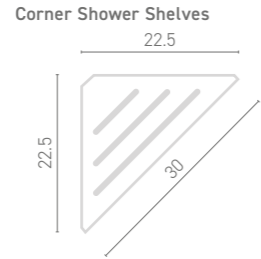

ACCESSORIES

Shower Seats

EXTRACTOR FAN

Our complete Extractor Kit contains a low noise level bathroom fan with an adjustable run-on timer. The slim, flush mounted grille sits discreetly in your ceiling and has warm or cool white LED illumination.

1. Features:
2. 1x Inline mixed flow 125mm fan with timer
   - 2 Speeds - 55/75W
   - Extraction rate - 262/307m³/hr
   - 4m Flexible 125mm ducting
   - External fixed grille (Insect Mesh included)
   - Adjustable Run-On Timer - Up to 30 Mins
   - Supplied with both **warm & cool** light
   - Supplied with both **chrome & white** fascias

EXF002 £39
Extractor Fan Outlet Reducer Kit
• 1x Reducer - 125mm to 100mm
• 1x 100mm PVC Pipe 4m
• 1x 100mm outlet grille