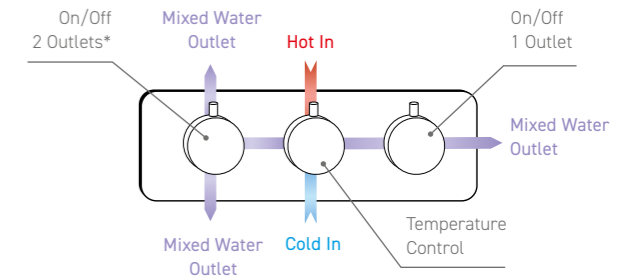

Triple Function

* Cannot be used simultaneously