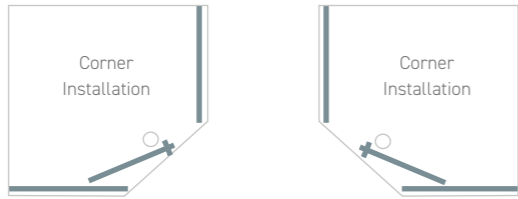

8MM safety glass

Easyclean protection

Lifetime guarantee

STYLE SLIDING NEO

8MM

Includes dedicated Tray & Waste

Tray & Waste	Adjustment	Door Opening	Height	Glass Thickness	Enclosure, Dedicated Shower Tray & Waste Code	Price
92 x 92	89-91	50	195	8mm	EN140	£689