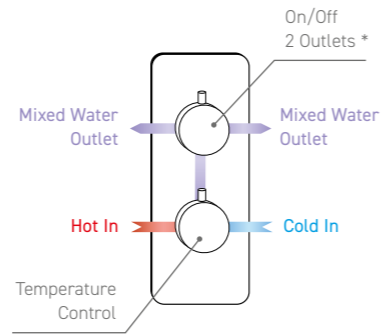

Dual Function