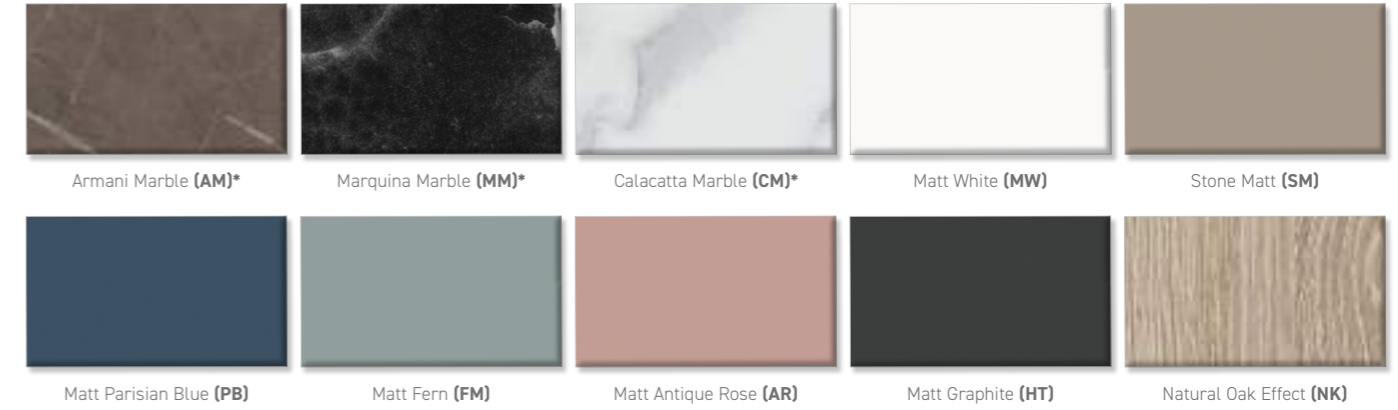

UNIT COLOUR

Add the **colour code** to the **Unit code** eg. NA06 (AM) = 60 Twin Drawer Basin Unit in Armani Marble

* Pattern variation will occur on these finishes.