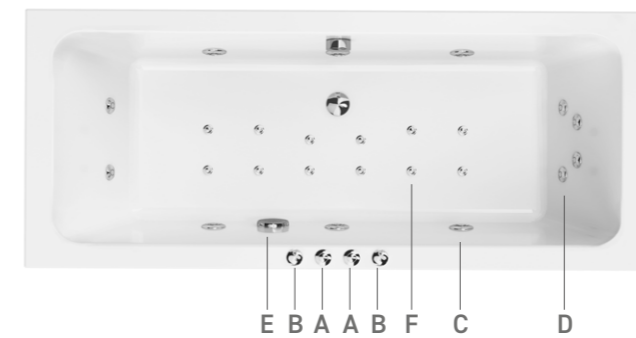

Optional Extras (Factory Fitted):

- I Inline Heater
- J Colour Kinetic Underwater Light
- K ELCB Protection

‡ All system baths do not include brassware/tap/filler or waste.
‡ System Bath Production Item - All these production items are specially produced in our UK factory and have a production/despatch time of approx. 5-7 working days. These items cannot be cancelled or returned after production has commenced.