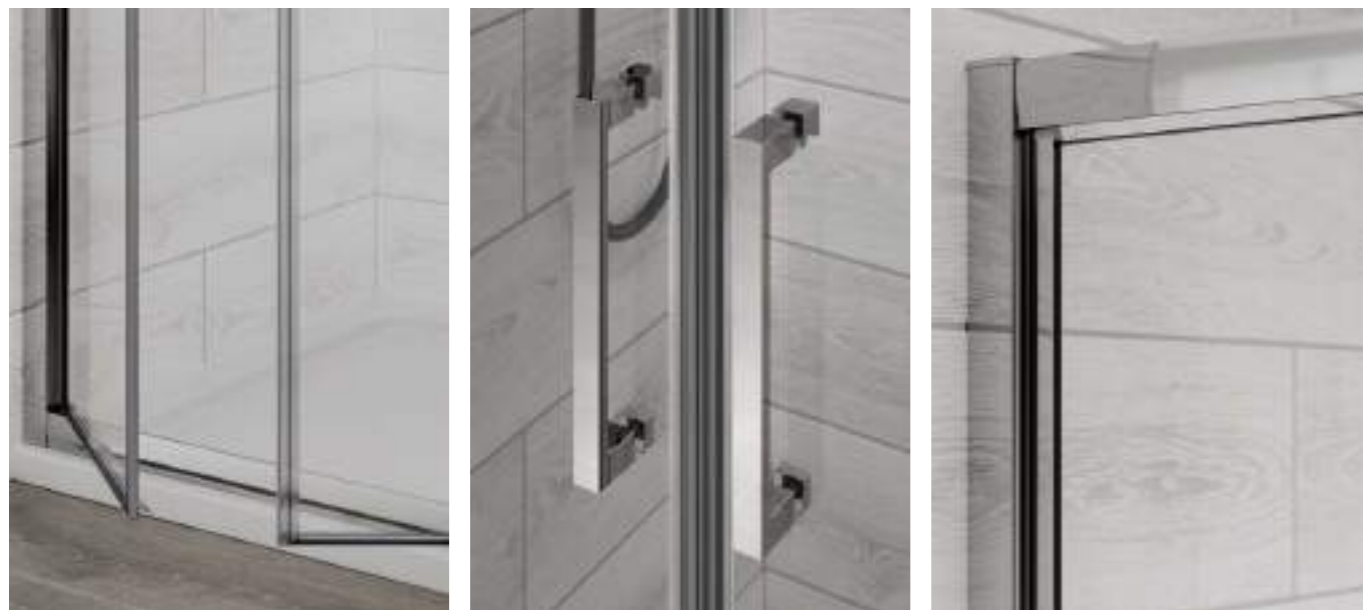

STYLE SALOON DOOR & SIDE PANEL

8MM

Door Size	Adjustment	Door Opening	Height	Glass Thickness	Code	Price
76	71-75	56	195	8mm	EN135	£419
80	75-79	60	195	8mm	EN136	£429
90	85-89	70	195	8mm	EN137	£449
100	95-99	80	195	8mm	EN138	£459

Panel Size	Adjustment	Door Opening	Height	Glass Thickness	Code	Price
70	67-69	N/A	195	8mm	EN116	£255
76	73-75	N/A	195	8mm	EN117	£259
80	77-79	N/A	195	8mm	EN118	£269
90	87-89	N/A	195	8mm	EN119	£279
100	97-99	N/A	195	8mm	EN120	£295