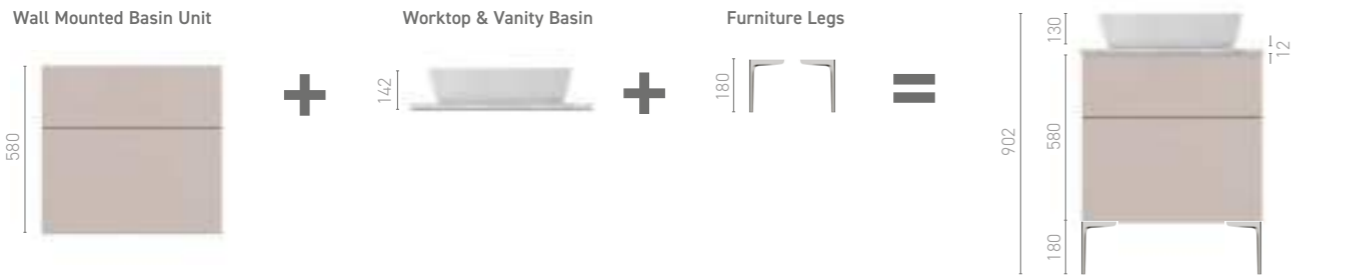

HANDLE OPTIONS Not sold separately

Livello Handle 128mm
Included in unit price

Groove Knob 35mm
Included in unit price

Sharp Handle 100mm
Included in unit price

Slimline Bar Handle

NATURAL ART

UNIT HEIGHT CONFIGURATIONS

Furniture Legs Not sold separately. Check overall height of Unit with Legs is suitable. Pair

	Chrome 180mm LG001 £24 300mm LG006 £33		Matt Black 180mm LG002 £30 300mm LG007 £42		Brushed Brass 180mm LG003 £33 300mm LG008 £56		Brushed Bronze 180mm LG005 £33 300mm LG010 £56		Brushed Nickel 180mm LG004 £33 300mm LG009 £56
--	---	--	---	--	--	--	---	--	---