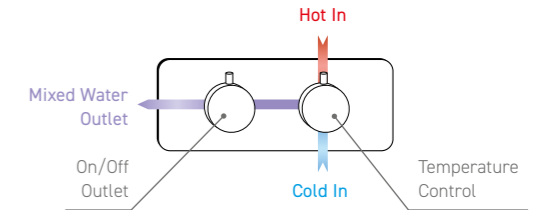

SHOWER SUITE 19

HP

Shower Suite 19

- Dual Function Thermostatic Touch Control Valve with Smooth Handle
- Slide Rail with Multi Function Handset, Smooth Hose & Built-In Outlet
- 250mm Round Shower Head & Ceiling Arm **or** 250mm Round Shower Head & Wall Arm

	Ceiling Arm Suite		Wall Arm Suite	
	Code	Price	Code	Price
● Chrome	CSS090	£640	CSS091	£644
● Brushed Brass	CSS092	£682	CSS093	£694
● Brushed Bronze	CSS094	£711	CSS095	£723
● Brushed Nickel	CSS096	£669	CSS097	£676

CONCEALED THERMOSTATIC SHOWER VALVES

Single Function

MP

SHOWER SUITE 20

HP

Shower Suite 20

- Dual Function Thermostatic Touch Control Valve with Smooth Handle
- Round Handset with Smooth Hose & Outlet Elbow with Bracket
- 250mm Round Shower Head & Ceiling Arm **or** 250mm Round Shower Head & Wall Arm

	Ceiling Arm Suite		Wall Arm Suite	
	Code	Price	Code	Price
● Chrome	CSS105	£595	CSS106	£599
● Brushed Brass	CSS107	£619	CSS108	£631
● Brushed Bronze	CSS109	£642	CSS110	£653
● Brushed Nickel	CSS111	£607	CSS112	£613

Single Function

MP

SHOWER SUITE 21

HP

Shower Suite 21

- Dual Function Thermostatic Touch Control Valve with Smooth Handle
- Round Overflow Filler
- 250mm Round Shower Head & Ceiling Arm **or** 250mm Round Shower Head & Wall Arm

	Ceiling Arm Suite		Wall Arm Suite	
	Code	Price	Code	Price
● Chrome	CSS120	£604	CSS121	£607
● Brushed Brass	CSS122	£614	CSS123	£626
● Brushed Bronze	CSS124	£636	CSS125	£648
● Brushed Nickel	CSS126	£610	CSS127	£617

SHOWER SUITE 22

HP

Shower Suite 22

- Dual Function Thermostatic Touch Control Valve with Smooth Handle
- Round Overflow Filler
- Handset with Smooth Hose **or** Slide Rail with Multi Function Handset, Smooth Hose & Built-In Outlet