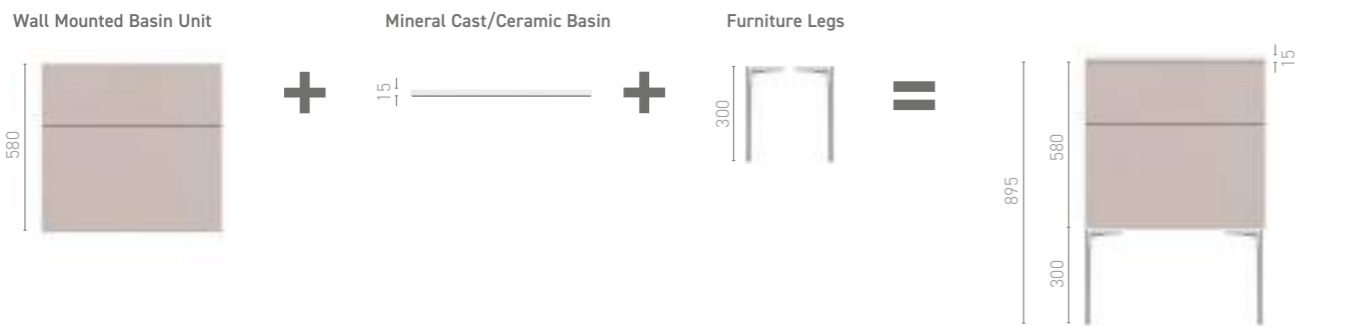

HANDLE OPTIONS Not sold separately

Livello Handle 128mm
Included in unit price

Groove Knob 35mm
Included in unit price

Sharp Handle 100mm
Included in unit price

Slimline Bar Handle

NATURAL ART

UNIT HEIGHT CONFIGURATIONS

Furniture Legs Not sold separately. Check overall height of Unit with Legs is suitable. Pair

	Chrome 180mm LG001 £24 300mm LG006 £33		Matt Black 180mm LG002 £30 300mm LG007 £42		Brushed Brass 180mm LG003 £33 300mm LG008 £56		Brushed Bronze 180mm LG005 £33 300mm LG010 £56		Brushed Nickel 180mm LG004 £33 300mm LG009 £56
--	---	--	---	--	--	--	---	--	---