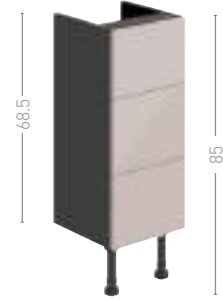

3 Drawer Base Unit

Width	Unit Depth	Code	Level	Tewkesbury*	Metropol
30	31	F119	£569	£597	£597
50	31	F120	£599	£629	£629
60	31	F121	£649	£681	£681

*Plain Top Drawer