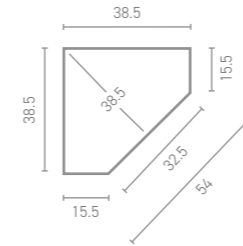

Small Corner Unit

W38.5 x H87 x D38.5

- Internal shelf
- Chrome handle
- Mineral cast basin
- Reversible door

Gloss White N090184TH £489