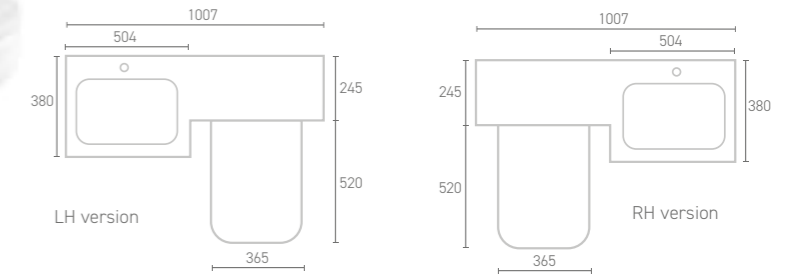

- Basin Unit with Soft Close Drawers
- WC Unit
- One Piece Basin/WC Top
- 3/6l Flush Concealed Insulated Pneumatic Cistern
- Lisa Comfort Height BTW Pan & Soft Close Seat
- Matching Wall Units available

Left Handed	Right Handed	
NLS01	NRS01	£1389

Add the **colour code** to the **Unit code** eg. NLS01 (MW) = LH Style L-Suite in Matt White