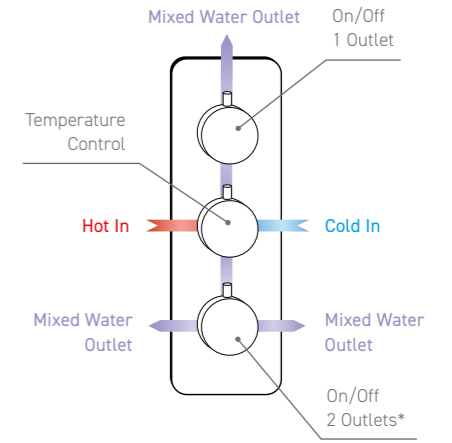

Triple Function

* Cannot be used simultaneously