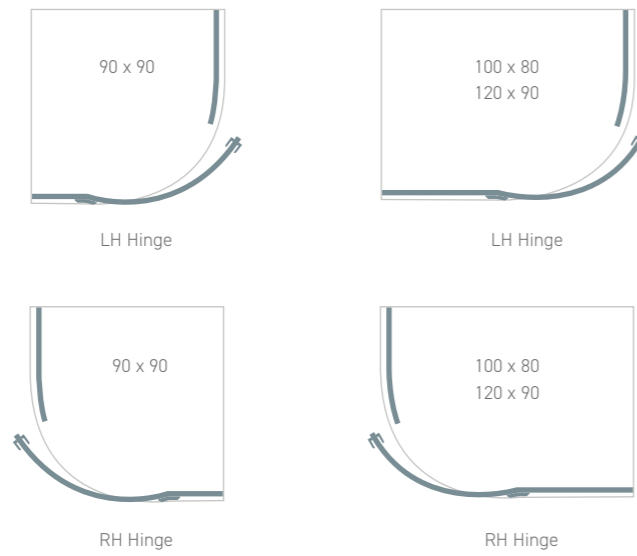

I-ZONE® HINGED QUADRANT

8MM

Size	Adjustment	Door Opening	Glass Height	Glass Thickness	Hinge Hand	Enclosure Only		Enclosure, Tray & Waste	
						Code	Price	Code	Price
90 x 90	86.5-88.5/ 86.5-88.5	60	200	8mm	LH	EN015	£1019	TE015	£1214
90 x 90	86.5-88.5/ 86.5-88.5	60	200	8mm	RH	EN016	£1019	TE016	£1214
100 x 80	96.5-98.5/ 86.5-88.5/	60	200	8mm	LH	EN017	£1040	TE017	£1257
100 x 80	96.5-98.5/ 86.5-88.5/	60	200	8mm	RH	EN018	£1040	TE018	£1257
120 x 90	116.5-118.5/ 86.5-88.5/	60	200	8mm	LH	EN019	£1124	TE019	£1379
120 x 90	116.5-118.5/ 86.5-88.5/	60	200	8mm	RH	EN020	£1124	TE020	£1379