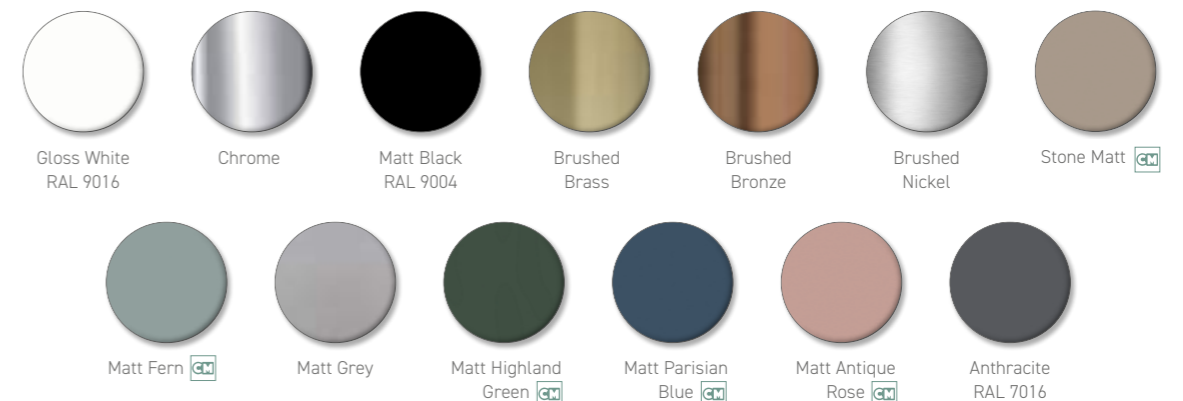

CM COLOUR MATCHING

The Phoenix Colour Matching Radiators are specifically produced to match our range of Bathroom Furniture colours.

ALUMINIUM

- Vega Pages 360-361
- Eon Single Page 362
- Eon Double Page 363
- Space Page 364
- Urban Page 365