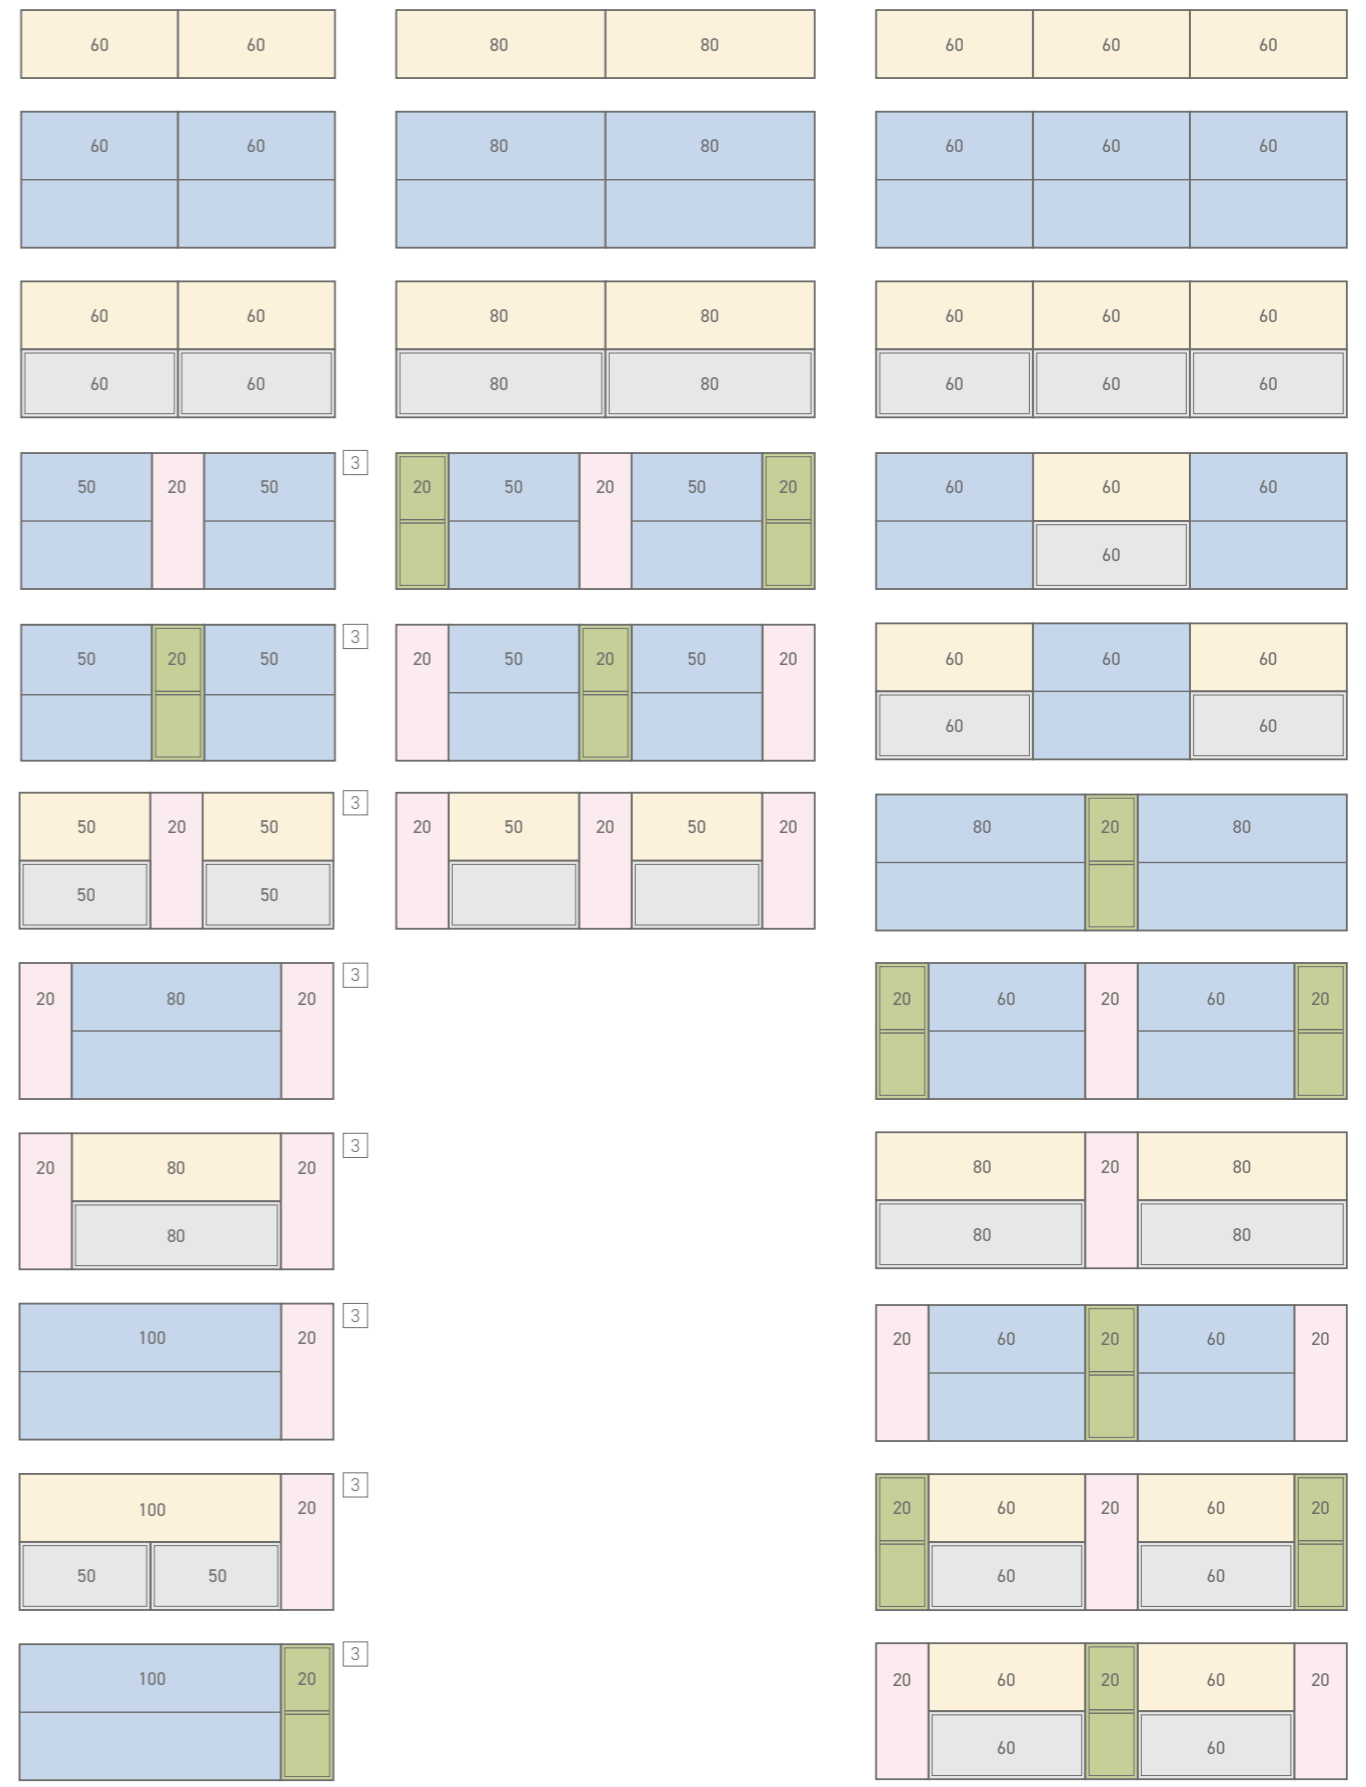

50cm OPTIONS 60cm OPTIONS 70cm OPTIONS 80cm OPTIONS 100cm OPTIONS

1 For use with handed Basin or Worktop

2 Not suitable for 100 Basin

I-ZONE® Example Configurations

120cm OPTIONS 160cm OPTIONS 180cm OPTIONS