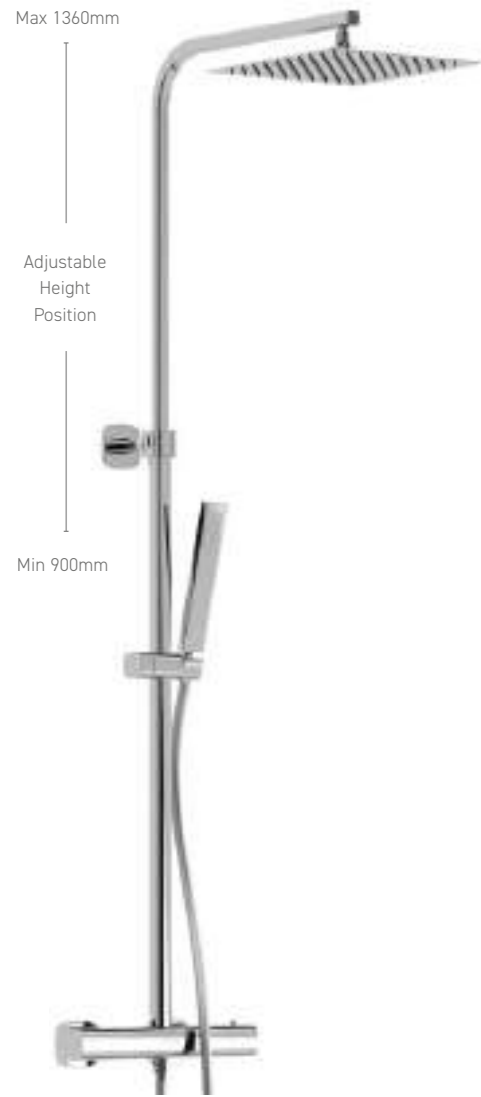

SMOOTH

MP

Smooth Exposed Thermostatic Valve

- Soft Square Rigid Riser Rail
- 250mm Shower Head
- Square Handset with Smooth Flex Hose
- Adjustable Height

	Chrome	SMS14	£739
	Brushed Brass	✓ SMS06	£841
	Brushed Bronze	✓ SMS04	£873
	Brushed Nickel	✓ SMS07	£841