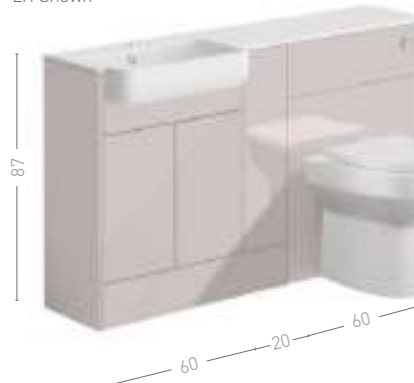

Unit Width	Unit Depth	LH Code	RH Code	Level	Tewkesbury	Metropol
125	31	F156	F157	£1899	£1994	£1994

LH Shown

Winged Basin, Lisa WC, Twin Door Base Unit, Full Height Unit & BTW Unit - Includes Cladding Panels & Plinth