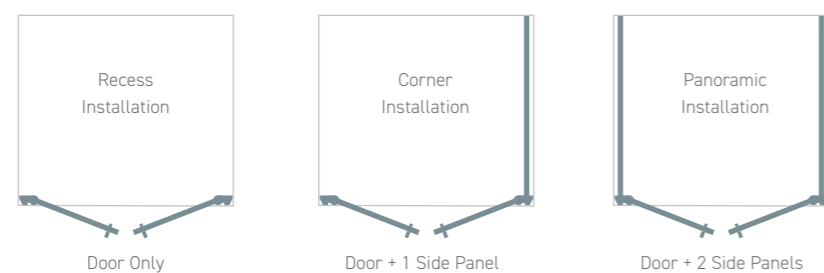

STYLE SALOON DOOR & SIDE PANEL

8MM

Door Size	Adjustment	Door Opening	Height	Glass Thickness	Code	Price
76	71-75	56	195	8mm	EN135	£419
80	75-79	60	195	8mm	EN136	£429
90	85-89	70	195	8mm	EN137	£449
100	95-99	80	195	8mm	EN138	£459

Panel Size	Adjustment	Door Opening	Height	Glass Thickness	Code	Price
70	67-69	N/A	195	8mm	EN116	£255
76	73-75	N/A	195	8mm	EN117	£259
80	77-79	N/A	195	8mm	EN118	£269
90	87-89	N/A	195	8mm	EN119	£279
100	97-99	N/A	195	8mm	EN120	£295