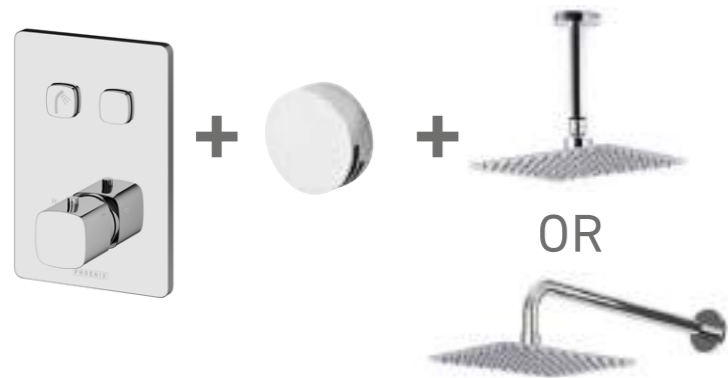

SHOWER SUITE 21

HP

Shower Suite 21

- Dual Function Thermostatic Touch Control Valve with Smooth Handle
- Round Overflow Filler
- 250mm Round Shower Head & Ceiling Arm **or** 250mm Round Shower Head & Wall Arm

	Ceiling Arm Suite		Wall Arm Suite	
	Code	Price	Code	Price
● Chrome	CSS120	£604	CSS121	£607
● Brushed Brass	CSS122	£614	CSS123	£626
● Brushed Bronze	CSS124	£636	CSS125	£648
● Brushed Nickel	CSS126	£610	CSS127	£617