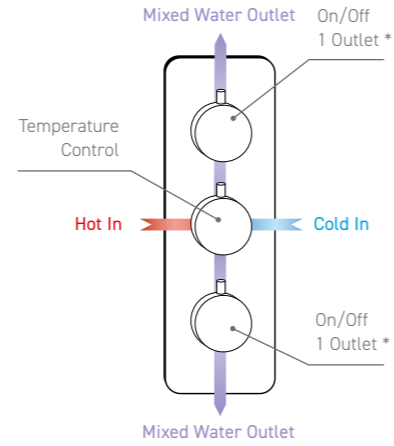

Dual Function