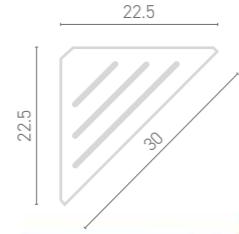

Corner Shower Shelves

WBA017 £42
Brushed Brass