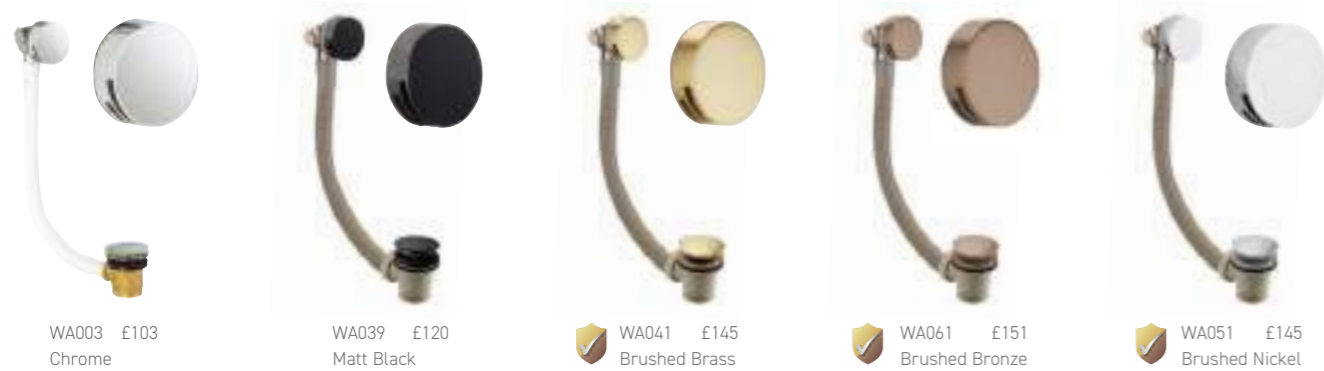

EASY CLEAN KLIK BATH WASTES & ROUND OVERFLOW FILLER

WA003 £103 Chrome
WA039 £120 Matt Black
WA041 £145 Brushed Brass
WA061 £151 Brushed Bronze
WA051 £145 Brushed Nickel

BASIN WASTES

Easy Clean Klik Basin Waste
Slotted