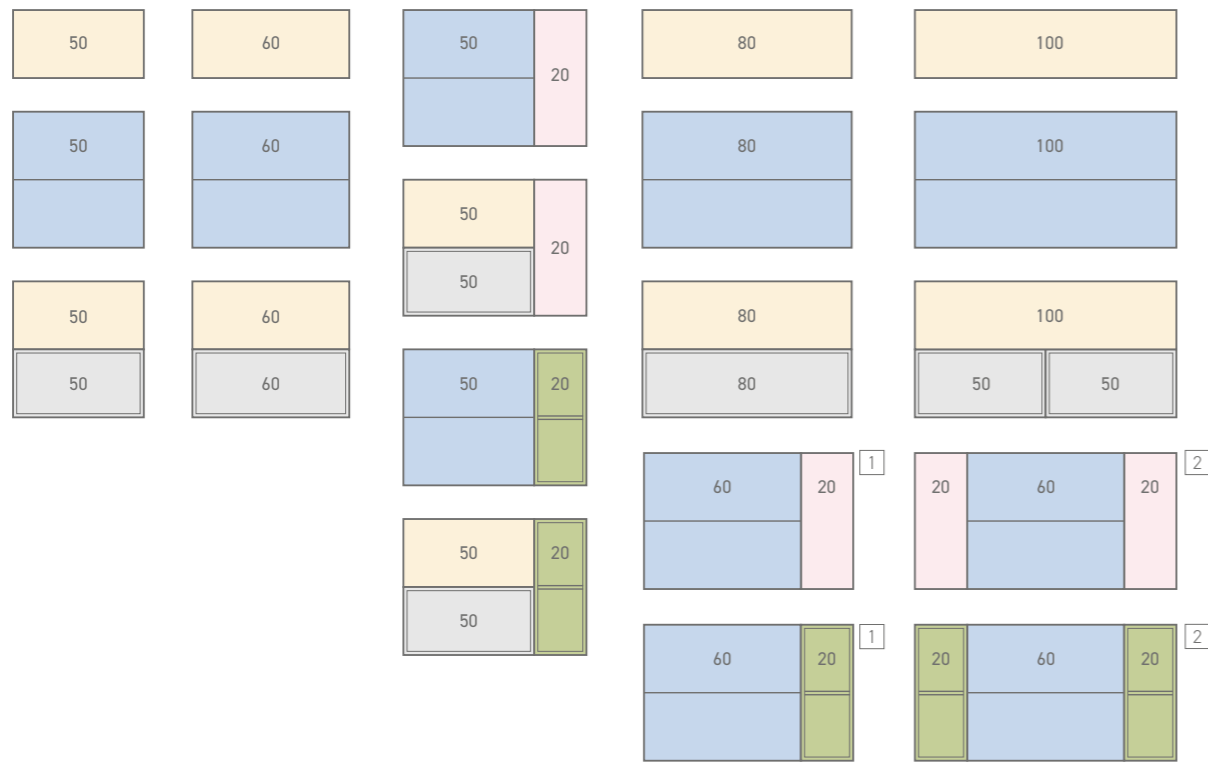

50cm OPTIONS 60cm OPTIONS 70cm OPTIONS 80cm OPTIONS 100cm OPTIONS

1 For use with handed Basin or Worktop

2 Not suitable for 100 Basin

I-ZONE® Example Configurations

120cm OPTIONS 160cm OPTIONS 180cm OPTIONS