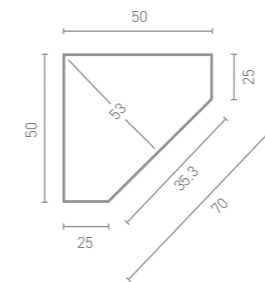

Large Corner Unit

W50 x H87 x D50

- Internal shelf
- Chrome handle
- Mineral cast basin
- Reversible door

Gloss White N090185TH £609