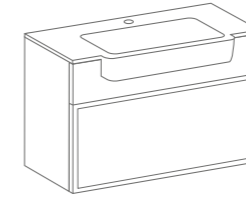

Single Drawer Wall Mounted Unit & Basin
H60 x D31 (D² 39)

Width	Code	Price
60	VL01	£729
80	VL02	£769

Add the **colour code** to the **unit code** eg. VL01 (MW) = Livello 60 Wall Unit & Basin in Matt White

Mineral Cast Overflow Rings Not sold separately

Matt Black WA042	£10	Brushed Brass WA043	£10
Brushed Bronze WA064	£10	Brushed Nickel WA054	£10

Back to Wall Unit, Cistern & Lune Rimless WC

- W50 x H87 x D70
- 3/6L Flush Insulated Pneumatic Cistern
- Colour Co-ordinated Worktop
- Push Button - Chrome
- Slim Wrapover Seat

Code	Price
WWC50L	£729