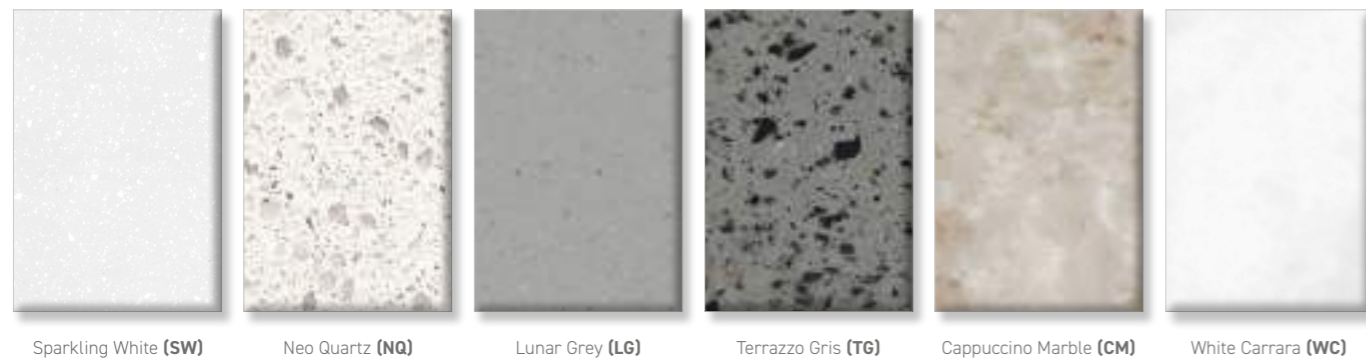

12MM WORKTOP/SPLASHBACK COLOURS

Add the **worktop colour code** to the **worktop code** eg. VB400 (SW) = 61 Worktop in Sparkling White