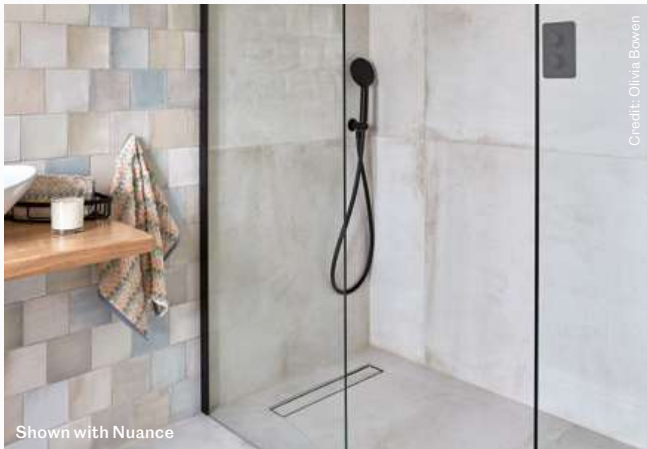

RHINE

PORCELAIN - MATT

Shown with Nuance

Credit: Olivia Bowen