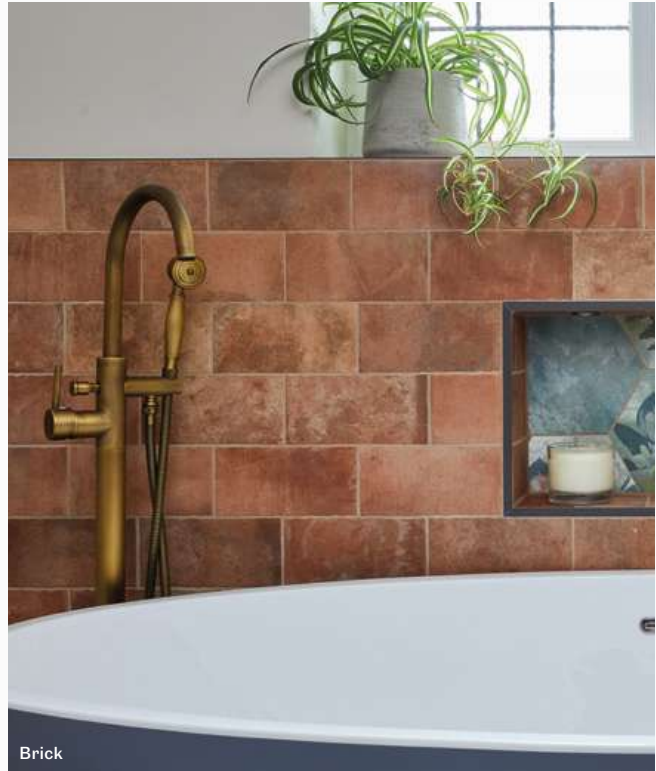

BREWHOUSE

PORCELAIN - TEXTURED

Bring the aged look of terracotta into your home with these durable, low maintenance porcelain tiles inspired by the brewhouse at Moseley Old Hall.

Brick

OPTION	FORMAT (CM)	SOLD BY	£M² EX VAT	£M² INC VAT	NOTES
Parquet	6.5 x 25 x 1	27 pieces (0.438m²)	£69.17	£83.00	Suitable for interior and exterior walls and floors. Slip rating: R11, PTV +36 when wet
Brick	11 x 22.5 x 1	20 pieces (0.495m²)	£52.92	£63.50	
Square	22.5 x 22.5 x 1	20 pieces (1.012m²)	£47.92	£57.50	
Rectangle	22.5 x 45 x 1	10 pieces (1.012m²)	£47.92	£57.50