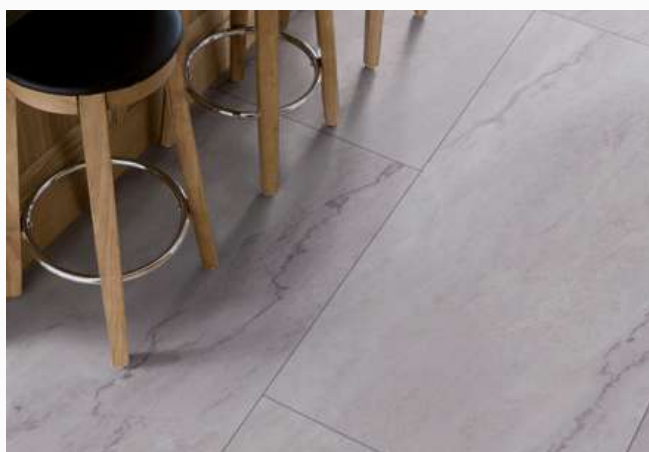

NEW
MYSTERY WHITE

PORCELAIN - MATT

PORTARE
COLLECTION

FORMAT (CM)	SKU	SOLD BY	£M² INC VAT	£M² EX VAT	NOTES
59.5 x 59.5 x 0.98	19804	4 pieces (1.416m²)	£45.83	£55.00	Suitable for interior walls and floors. Slip rating: PTV +36 (Wet). Rectified.
59.5 x 120 x 1	19805	2 pieces (1.428m²)	£49.17	£59.00