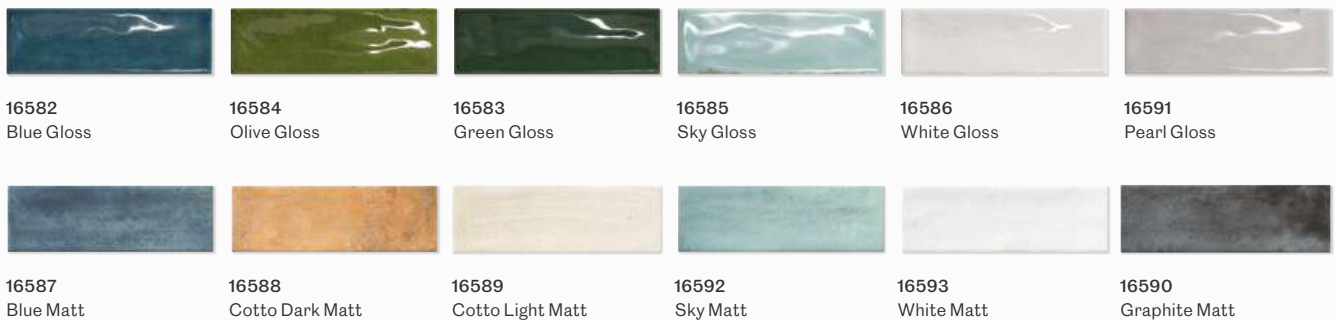

PETITE

PORCELAIN - MATT OR GLOSS

The small format of Petite lends itself perfectly to creating patterns, borders, and unique layouts. With an aged effect and gloss or matt finishes, this tile has a realistic handmade feel and can be used on walls as well as floors.

FORMAT (CM)
5 x 15 x 0.8

SOLD BY
60 pieces (0.45m²)

£M² EX VAT
£74.67

£M² INC VAT
£89.60

NOTES
Suitable for interior walls and floors. Slip rating: Matt R11
Previously known as Piccolo.