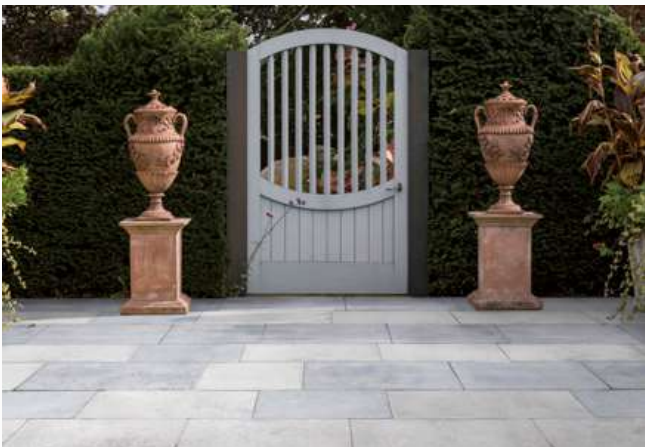

# WAREHAM

LIMESTONE - TUMBLED & ETCHED

**FORMAT (CM)**  
40/50 x Random x 2

**SKU**  
9445

**SOLD BY**  
m<sup>2</sup>

**£M<sup>2</sup> EX VAT**  
£81.25

**£M<sup>2</sup> INC VAT**  
£97.50

**NOTES**  
Suitable for interior and exterior floors,  
sealing required.  
Previously known as Chaldon.