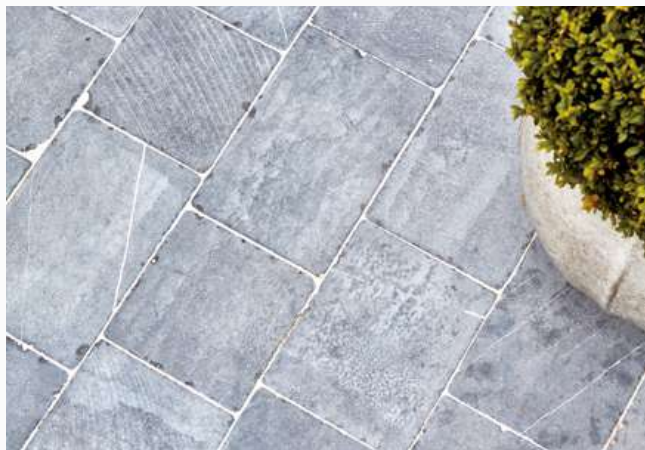

WEXFORD

LIMESTONE - TUMBLED

FORMAT (CM)
20 x Random x 2

SKU
7217

SOLD BY
m²

£M² EX VAT
£68.75

£M² INC VAT
£82.50

NOTES
Suitable for interior and exterior floors,
pool surrounds, sealing required.
Previously known as Ardmore.