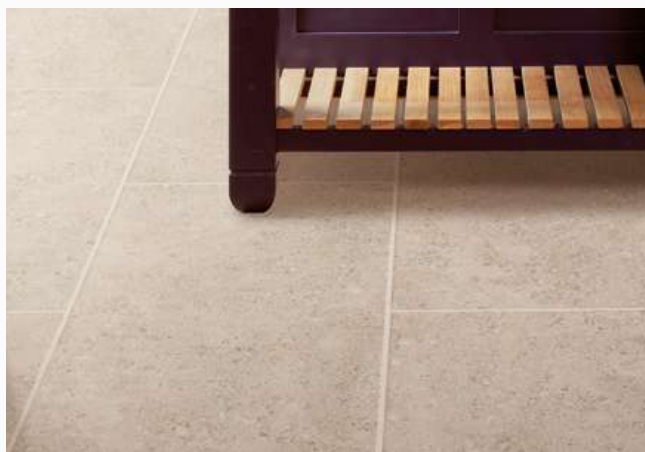

# PURBECK

PORCELAIN - MATT

FORMAT (CM)	SKU	SOLD BY	£M <sup>2</sup> EX VAT	£M <sup>2</sup> INC VAT	NOTES
60 x 120 x 1	14944	2 pieces (1.44m <sup>2</sup> )	£57.67	£69.20	Suitable for interior walls and floors. Slip rating: R9. Rectified. Previously known as Ammonite.