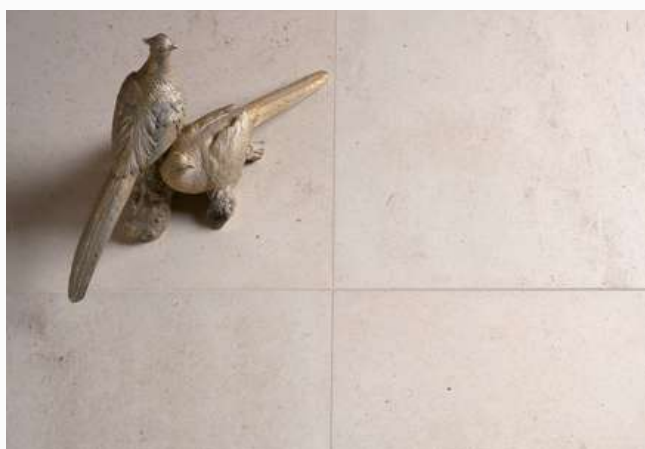

SLOANE

LIMESTONE - HONED

ATELIER
COLLECTION

FORMAT (CM)

60 x 60 x 1.5

SKU

7061

SOLD BY

0.36m²

£M² EX VAT

£108.92

£M² INC VAT

£130.70

NOTES

Suitable for interior walls and floors, sealing required.
Bespoke bespoke formats and finishes available on request.
Complementary slabs for bespoke available.