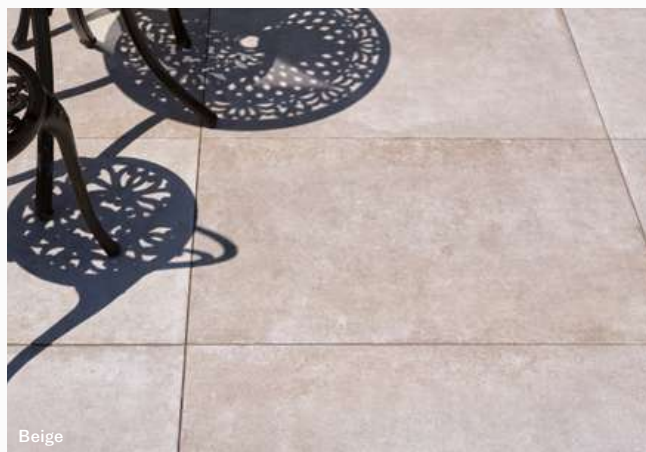

Beige

OPTION	FORMAT (CM)	SKU	SOLD BY	£M² EX VAT	£M² INC VAT	NOTES
Beige	59.8 x 89.8 x 2	7961	Piece (0.537m²)	£63.34	£76.01	Suitable for exterior paving and pool surrounds.
Gris	59.8 x 89.8 x 2	7962	Piece (0.537m²)	£63.34	£76.01	Previously known as Bordeaux.