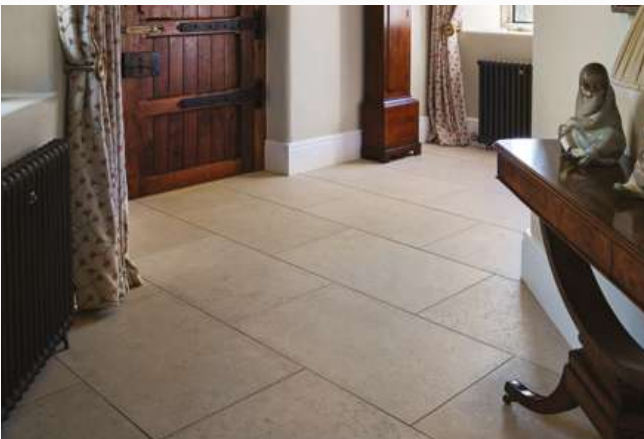

WYCHWOOD

LIMESTONE - VELVET

FORMAT (CM)	SKU	SOLD BY	£M² EX VAT	£M² INC VAT	NOTES
60 x Random x 1.8	8452	m²	£93.96	£112.75	Suitable for interior floors, sealing required. Previously known as Hamlet.