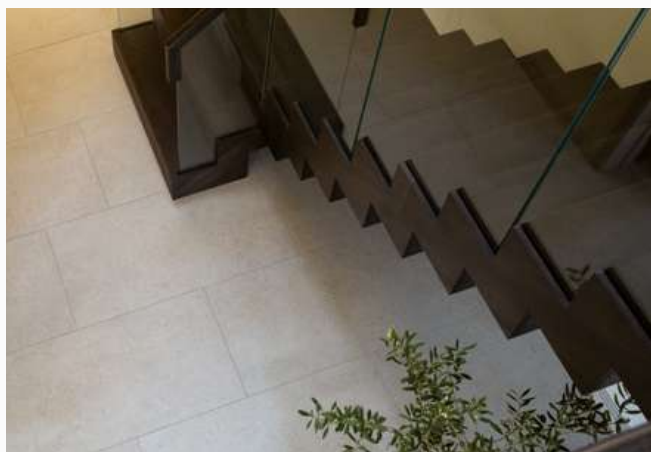

# PURBECK

PORCELAIN - MATT

FORMAT (CM)	SKU	SOLD BY	£M <sup>2</sup> EX VAT	£M <sup>2</sup> INC VAT	NOTES
60 x 120 x 1	14944	2 pieces (1.44m <sup>2</sup> )	£57.67	£69.20	Suitable for interior walls and floors. Slip rating: R9. Rectified. Previously known as Ammonite.