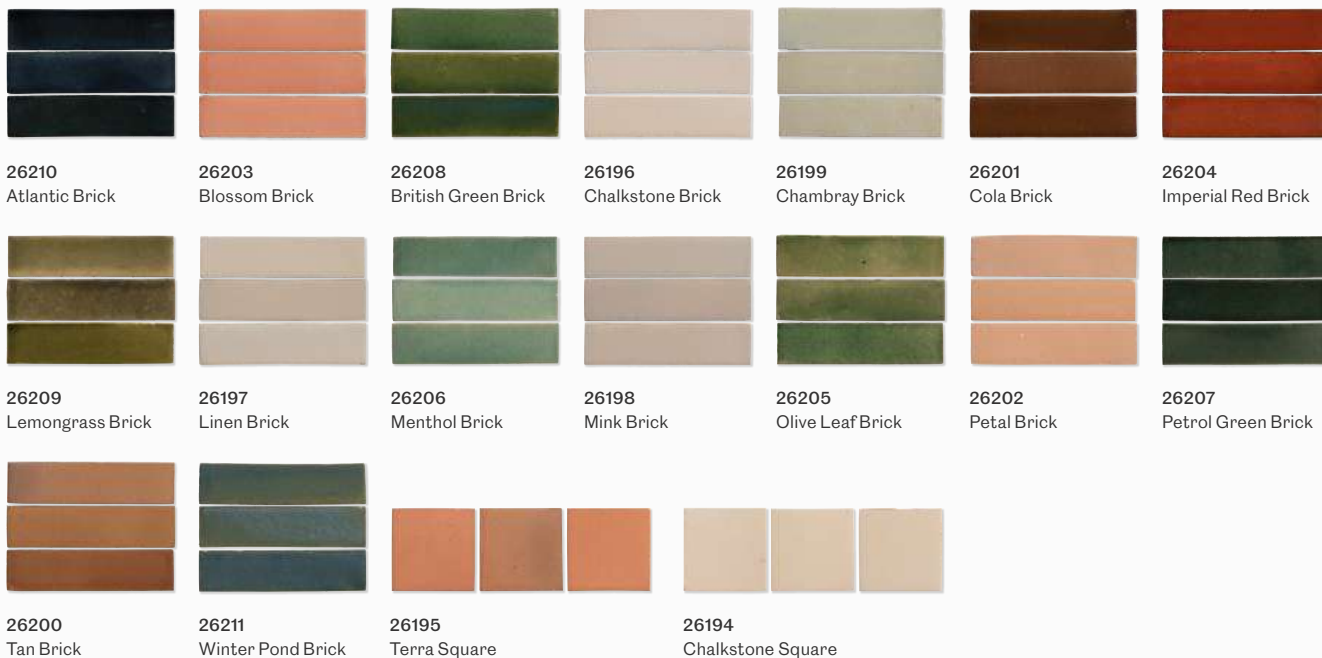

FORMAT (CM)	OPTIONS	FINISH	SOLD BY	£M² EX VAT	£M² INC VAT	NOTES
Square: 10 x 10 x 1	Terra, Chalkstone	Matt	60 pieces (0.6m²)	£121.00	£145.20	Suitable for interior walls and floors. Please note that the dimensions, finish, and colour will vary considerably due to the traditional manufacturing process.
Brick: 5 x 20 x 1	Atlantic, Blossom, British Green, Chalkstone, Chambray, Cola, Imperial Red, Lemongrass, Linen, Menthol, Mink, Olive Leaf, Petal, Petrol Green, Tan, Winter Pond	Gloss	60 pieces (0.6m²)	£121.00	£145.20