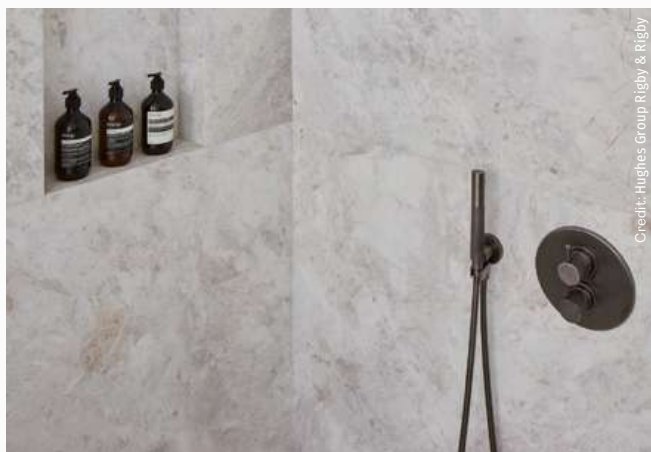

Shown with Avant Garde

NEW FORMATS

TAJ MAHAL

MARBLE - HONED

Credit: Hughes Group Rigby & Rigby