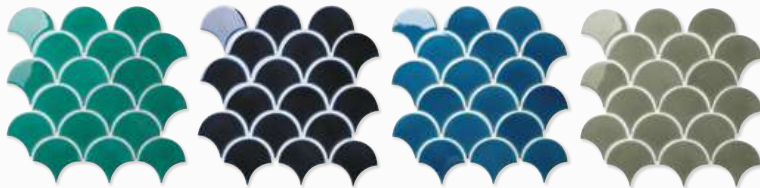

ATLANTIS

PORCELAIN MOSAIC - CRACKLE GLAZE

7182
Emerald

7183
Navy

7185
Ultramarine

7275
Thyme