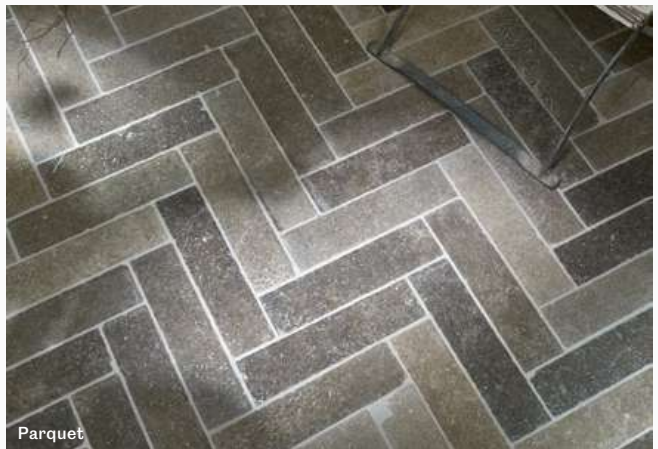

# KIMMERIDGE

LIMESTONE - TUMBLED

<b>FORMAT (CM)</b>	<b>SKU</b>	<b>SOLD BY</b>	<b>£M<sup>2</sup> EX VAT</b>	<b>£M<sup>2</sup> INC VAT</b>	<b>NOTES</b>
60 x Random x 1.5	6972	m <sup>2</sup>	£91.67	£110.00	Suitable for interior floors, sealing required. Complementary slabs for bespoke available. Previously known as Corfe.

# KIMMERIDGE

LIMESTONE - TUMBLED & ETCHED

60 x Random x 2

Parquet

<b>FORMAT (CM)</b>	<b>SKU</b>	<b>SOLD BY</b>	<b>£M<sup>2</sup> EX VAT</b>	<b>£M<sup>2</sup> INC VAT</b>	<b>NOTES</b>
60 x Random x 2	6986	m <sup>2</sup>	£95.84	£115.01	Suitable for interior and exterior floors, pool surrounds, sealing required. Previously known as Corfe.
7.5 x 30 x 2	14817	0.022m <sup>2</sup>	£100.00	£120.00	