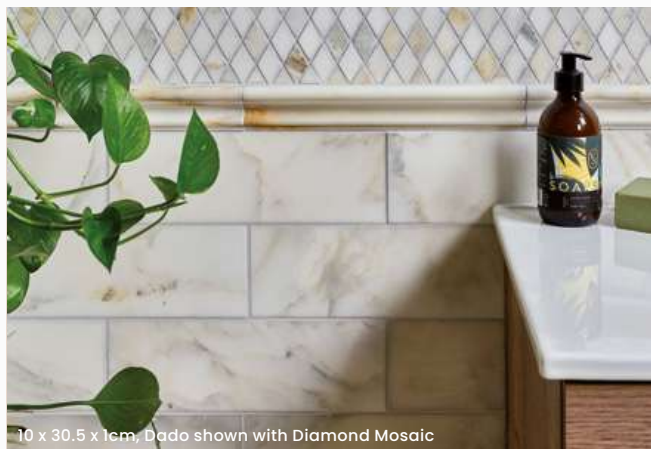

# PALAZZO ORO

MARBLE - HONED

10 x 30.5 x 1cm, Dado shown with Diamond Mosaic

Credit: Bathroom design, installation and photography by Simply Bathrooms (Surrey) Ltd.

**FORMAT (CM)**

Dado: 30.5 x 5 x 5

10 x 30.5 x 1