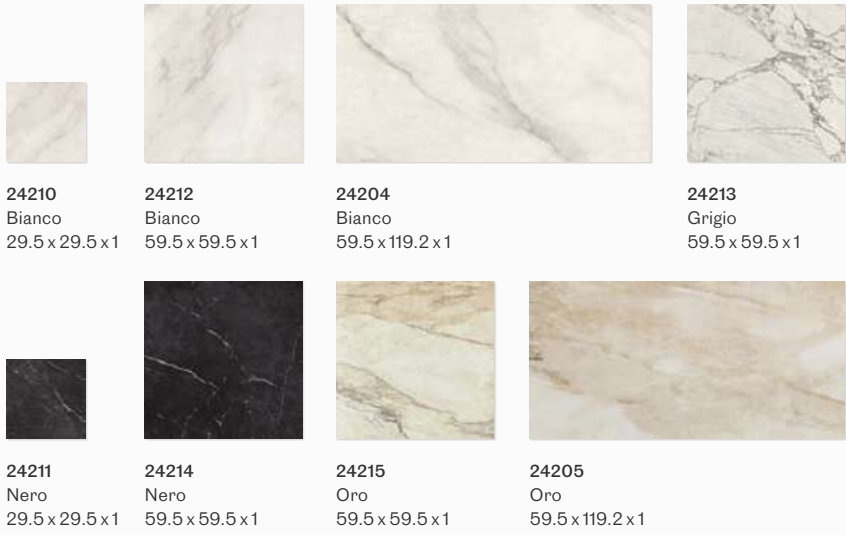

24210
Bianco
29.5 x 29.5 x 1

24212
Bianco
59.5 x 59.5 x 1

24204
Bianco
59.5 x 119.2 x 1

24213
Grigio
59.5 x 59.5 x 1

24211
Nero
29.5 x 29.5 x 1

24214
Nero
59.5 x 59.5 x 1

24215
Oro
59.5 x 59.5 x 1

24205
Oro
59.5 x 119.2 x 1