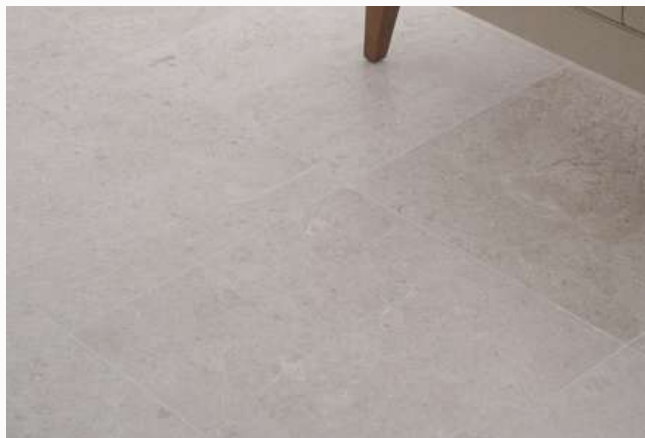

PICCADILLY

LIMESTONE - HONED

FORMAT (CM)

60 x 60 x 2*

60 x 90 x 2*

SKU

7069

6968

SOLD BY

0.36m²

0.54m²

£M² EX VAT

£132.50

£142.92

£M² INC VAT

£159.00

£171.50

NOTES

Suitable for interior floors, sealing required.
Complementary slabs for bespoke available.

*Thickness can vary.

Previously known as Zofia.