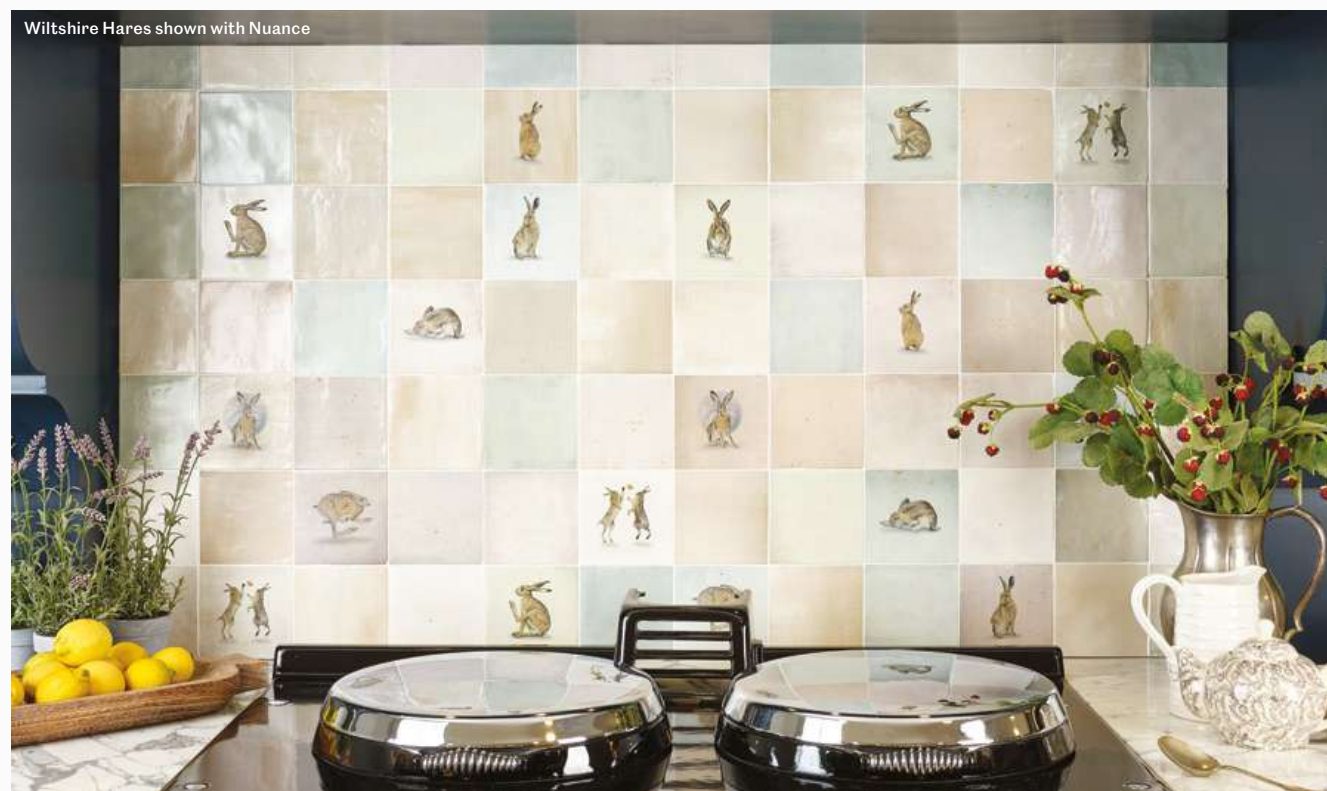

# WILTSHIRE HARES

CERAMIC - SATIN

*By Joanna May*

This eye catching collection designed by Wiltshire artist Joanna May features eight different miniatures of wild hares in various poses. Hand fired in our own kiln, these tiles have a traditional yet playful farmhouse feel, and evoke an instant connection with the rolling hills and grassland of the hares' natural habitat.