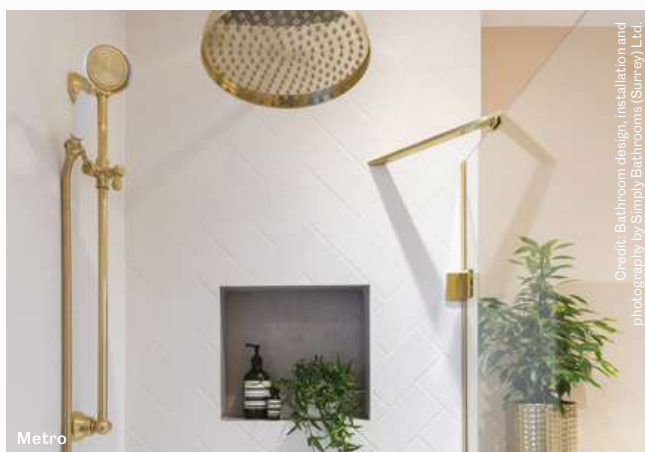

OPTION

Tile

Metro

FORMAT (CM)

33.3 x 55 x 0.88

10 x 20 x 0.7

SOLD BY

10 pieces (1.831m²)

50 pieces (1m²)

£M² EX VAT

£39.21

£38.44

£M² INC VAT

£47.05

£46.13

NOTES

Suitable for interior walls.
See other formats of this collection on page 94.