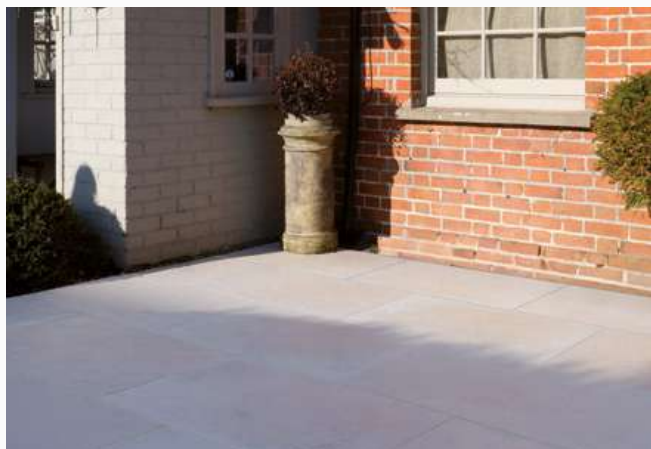

COTSWOLD

PORCELAIN - TEXTURED

PORTARE
COLLECTION

FORMAT (CM)

60.5 x 90.5 x 2

SKU

14813

SOLD BY

Piece (0.5475m²)

£M² EX VAT

£57.50

£M² INC VAT

£69.00

NOTES

Suitable for exterior paving and pool surrounds.
Previously known as Walcot.