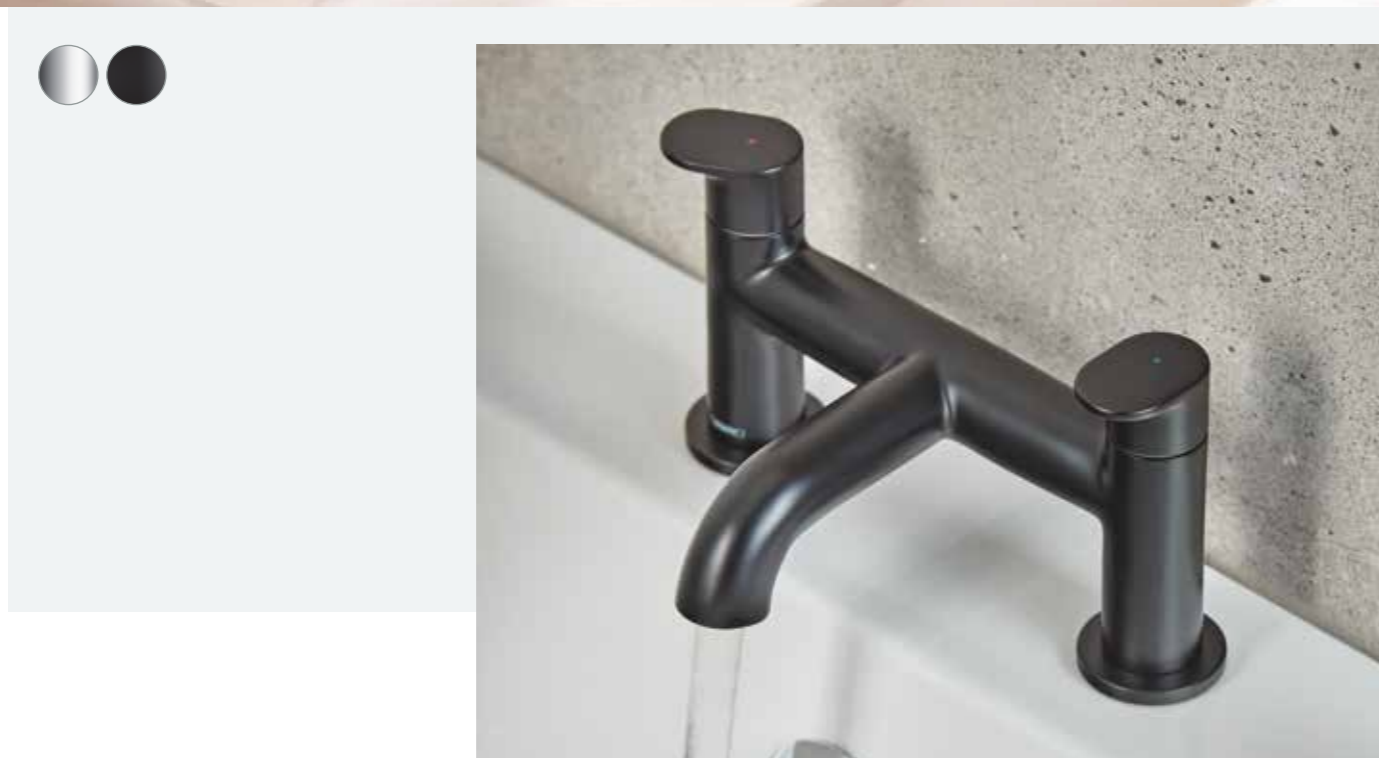

**Vernis Blend 2-hole rim mounted
bath mixer**

Minimum pressure: 0.2 bar

● CHR	71442000	£196
● MB	71442670	£274