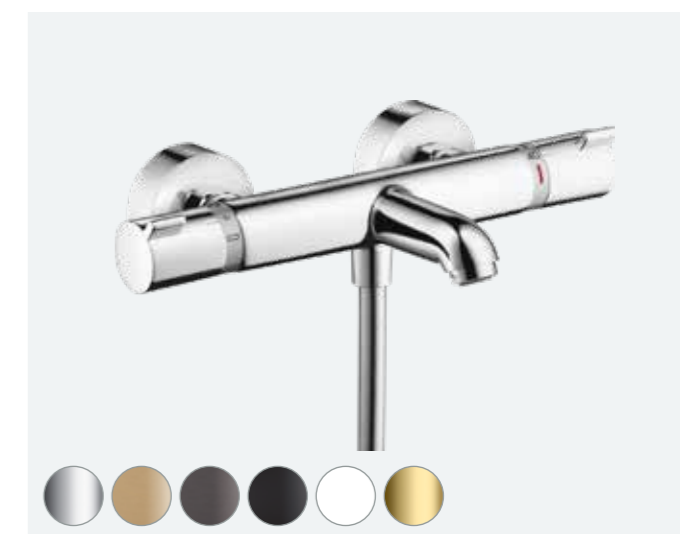

Ecostat Comfort
thermostatic bath mixer

Minimum pressure: 1 bar

CHR	13114000	£460	MB	13114670	£644
BBR	13114140	£690	MW	13114700	£644
BBC	13114340	£690	PGO	13114990	£690