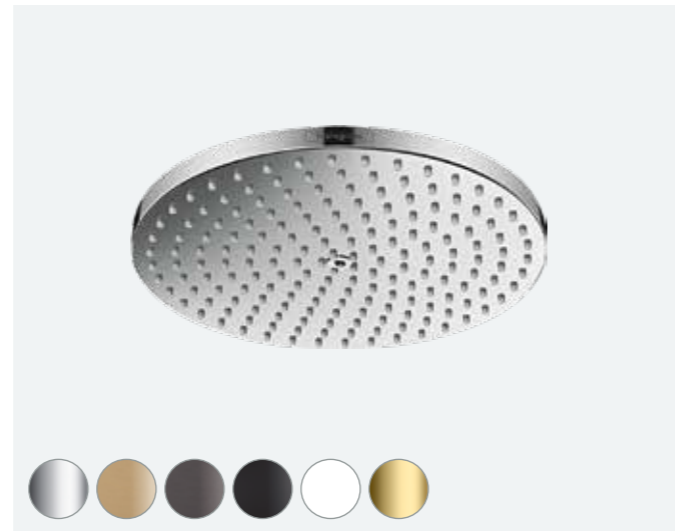

**Raindance S overhead shower 240
1jet PowderRain**

Minimum pressure: 1 bar

CHR	27623000	£580	MB	27623670	£812
BBR	27623140	£870	MW	27623700	£812
BBC	27623340	£870	PGO	27623990	£870