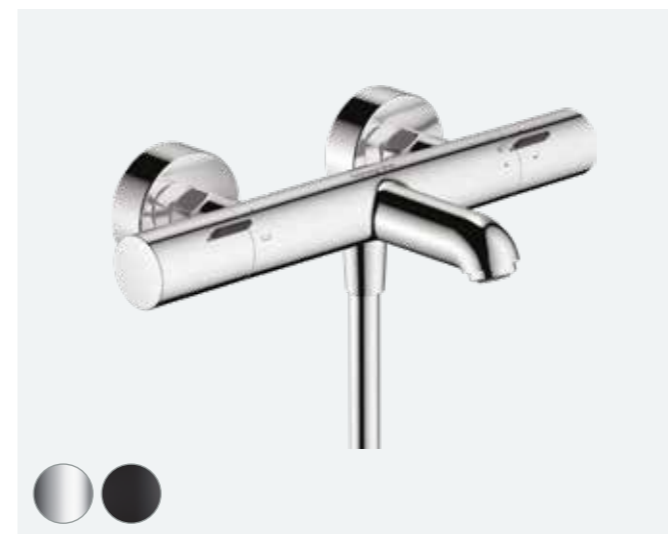

Exposed bath/shower valves

Ecostat Fine
thermostatic bath mixer

Minimum pressure: 1 bar

CHR	13325000	£280	MB	13325670	£350