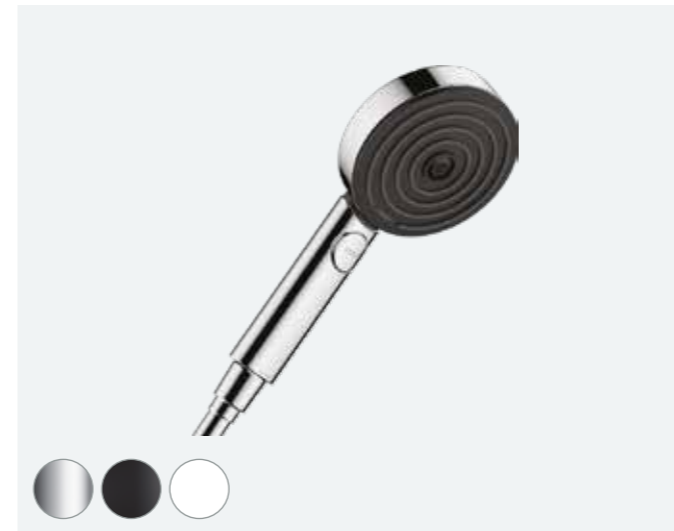

Minimum pressure: 1 bar

 CHR	24121000	£45	 MW	24121700	£63
 MB	24121670	£63			

**Pulsify Select S hand shower 105**  
**3jet Relaxation EcoSmart**

Minimum pressure: 1 bar

 CHR	24111000	£60	 MB	24111670	£84
 BBR	24111140	£90	 MW	24111700	£84