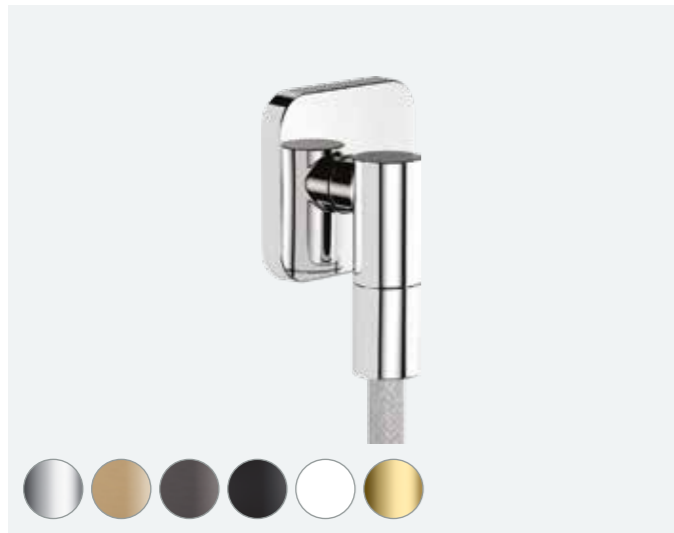

FixFit Fine Q wall outlet with non-return valve

CHR	28884000	£71	MB	28884670	£99
BBR	28884140	£107	MW	28884700	£99
BBC	28884340	£107	PGO	28884990	£107