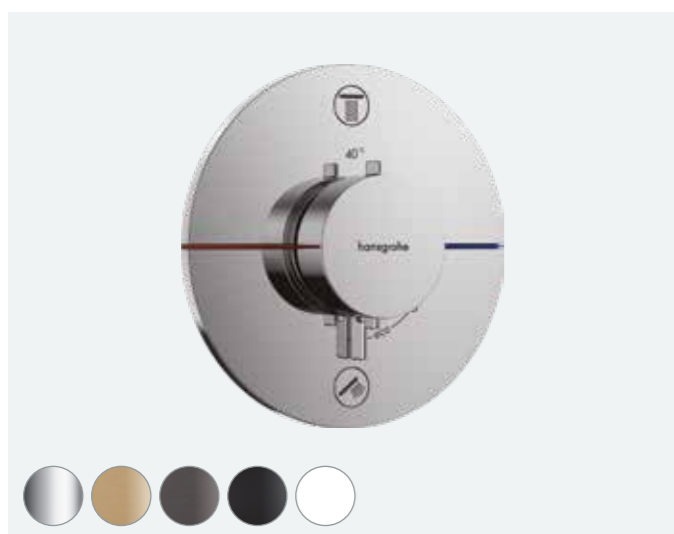

ShowerSelect Comfort S
thermostat concealed valve for 2 outlets