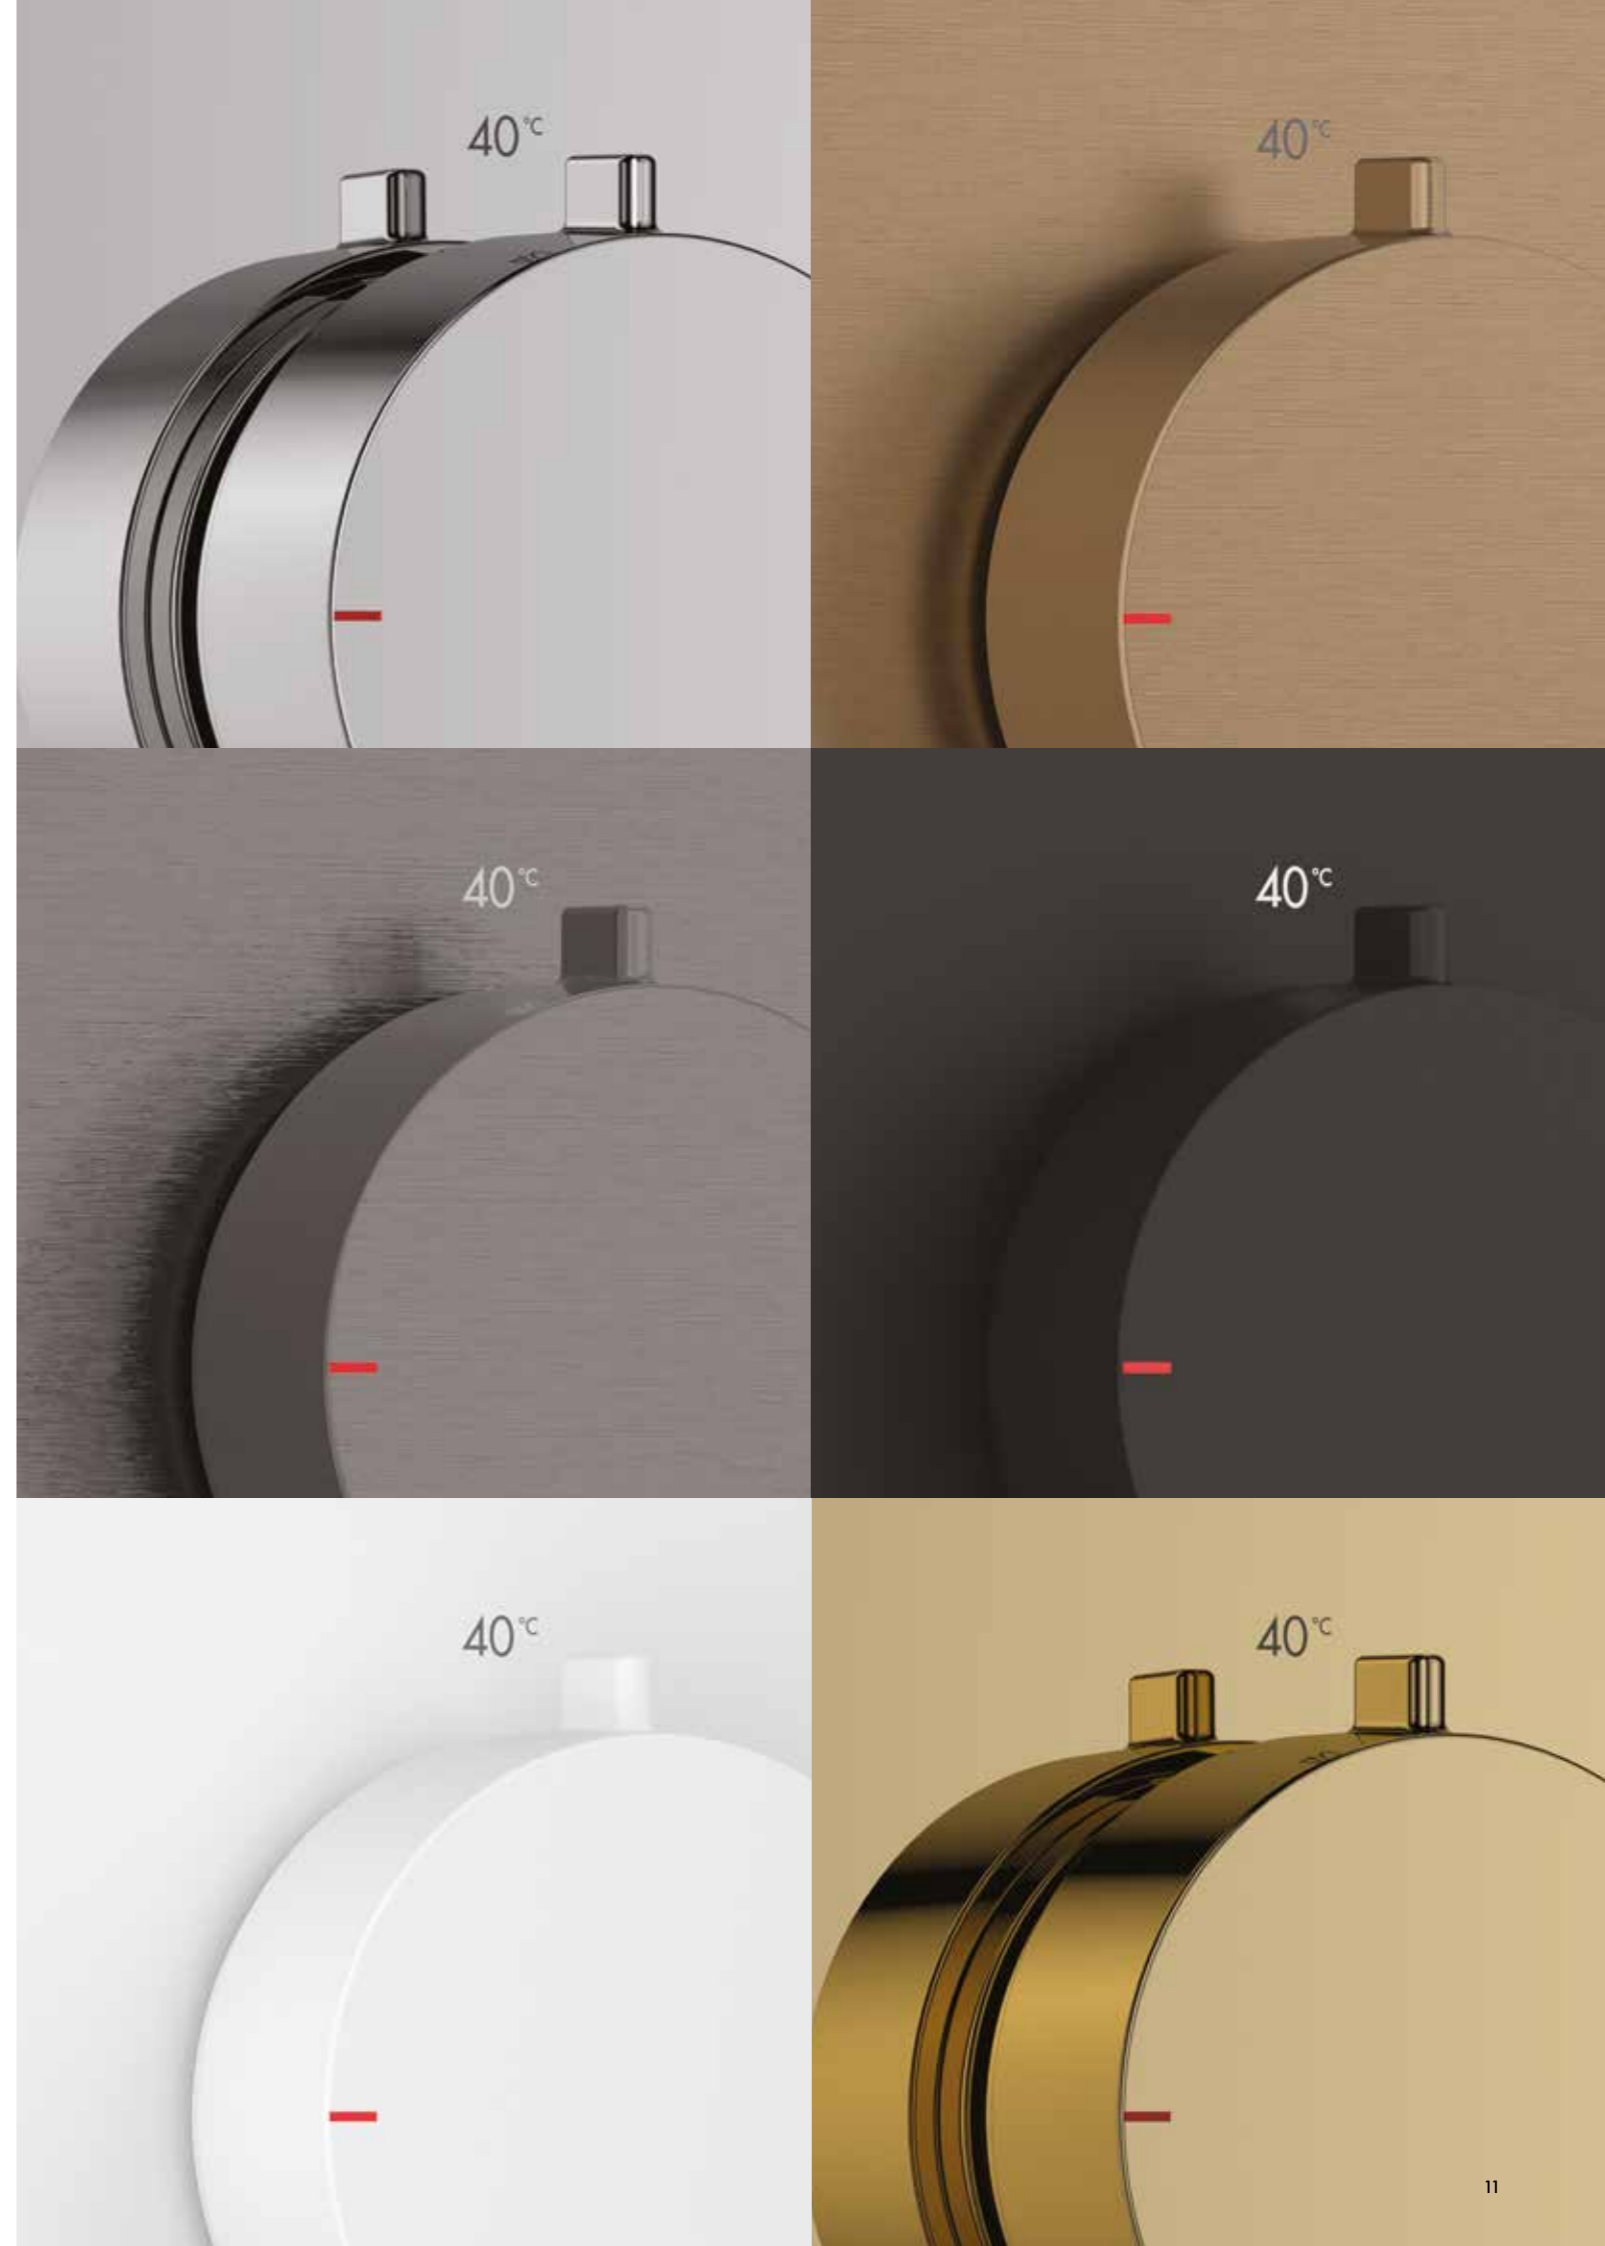

Express your individuality with a choice of six finishes.

Bright, shiny and robust coloured finishes

More colour in the bathroom: Each of the surface finishes are the result of an intense product development and a synergy of high-tech and handmade, as the brushed effect is created manually. This gives each product a unique texture based on its design. The result? Vibrant taps, showers and accessories made to the strictest quality standards that fulfil the desire for uniqueness in the bathroom teamed with a robust resistance to external factors.

All matt white and matt black products have been finished with two coats of lacquer in addition to the chrome plating for increased durability. Brushed Black Chrome, Brushed Bronze and Polished Gold Optic finishes are created using PVD (Physical Vapour Deposition). This advanced process permanently bonds colour to the surface, delivering a beautifully rich tone and an exceptionally hard-wearing, long-lasting finish.