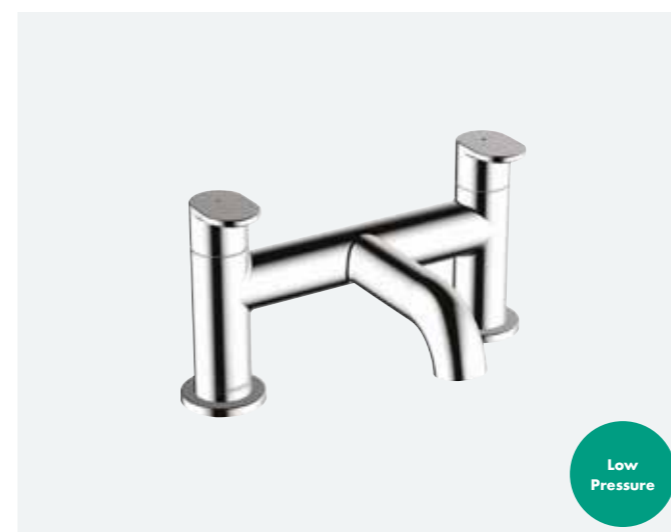

**Vernis Blend 2-hole rim mounted
bath mixer**

Minimum pressure: 0.2 bar

● CHR	71442000	£196
● MB	71442670	£274