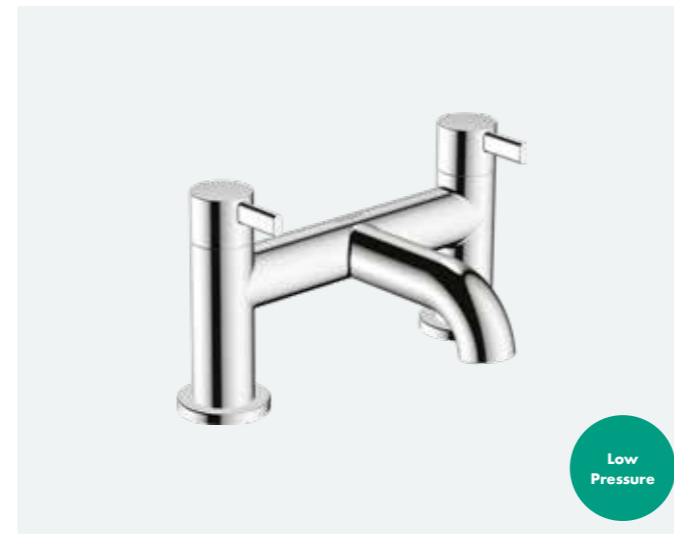

Zesis S 2-hole rim mounted bath mixer

Minimum pressure: 0.2 bar

● CHR	74423000	£259
● MB	74423670	£324