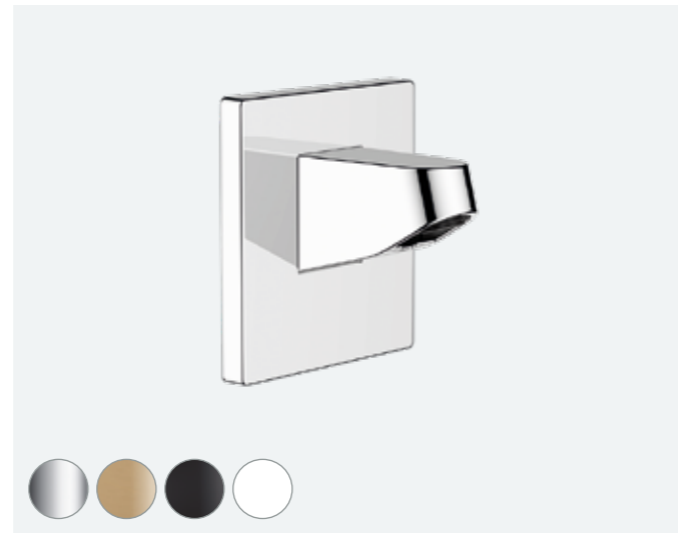

● CHR	24132000	£117	● MB	24132670	£164
● BBR	24132140	£169	○ MW	24132700	£164

**Pulsify wall connector  
for overhead shower 105**

● CHR	24139000	£71	● MB	24139670	£99
● BBR	24139140	£107	○ MW	24139700	£99