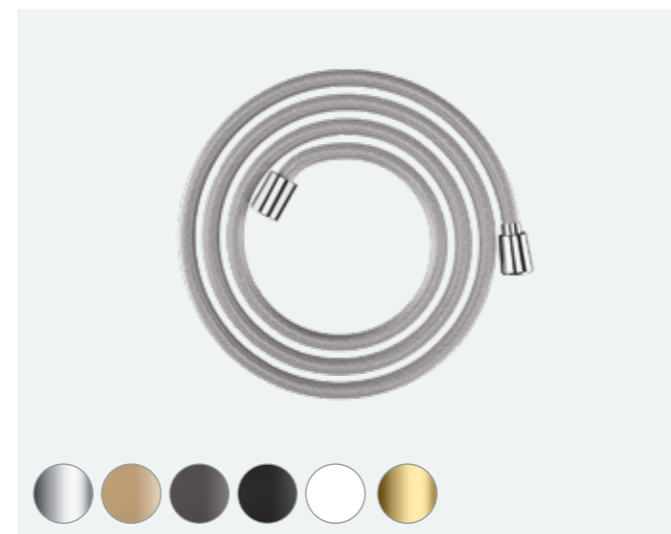

## Shower components

**Designflex textile shower hose  
125cm**

CHR	28220000	£42	MB	28220670	£59
BBR	28220140	£63	MW	28220700	£59
BBC	28220340	£63			

**Designflex textile shower hose  
160cm**

CHR	28260000	£45	MB	28260670	£63
BBR	28260140	£68	MW	28260700	£63
BBC	28260340	£68	PGO	28260990	£68