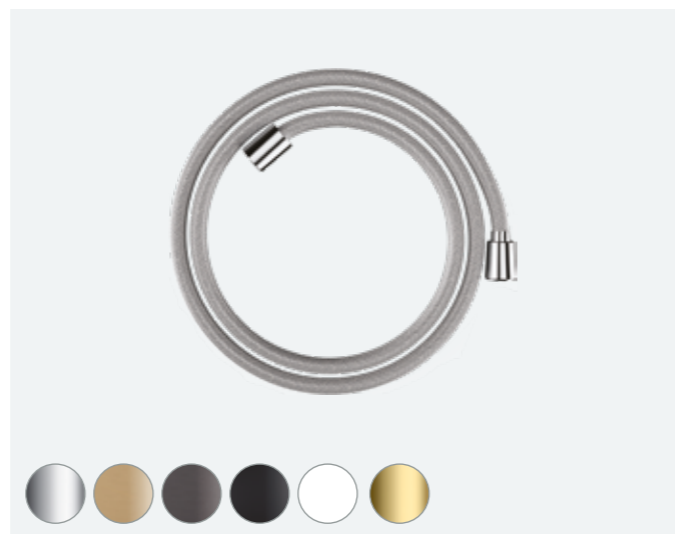

**Designflex textile shower hose
160cm**

CHR	28260000	£45	MB	28260670	£63
BBR	28260140	£68	MW	28260700	£63
BBC	28260340	£68	PGO	28260990	£68