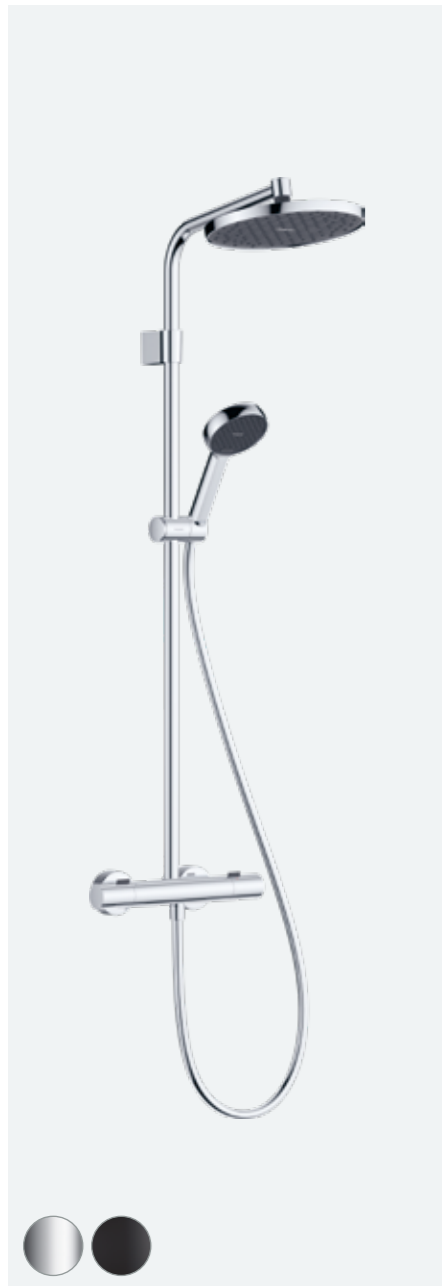

Activera. Brings joy whilst saving water and energy every day.

Activera S showerpipe 240
1jet EcoSmart with Ecostat Fine
Varia

Minimum pressure: 1 bar

● CHR	28078000	£578
● MB	28078670	£723

Minimum pressure: 1 bar

● CHR	28871000	£810
● MB	28871670	£1013