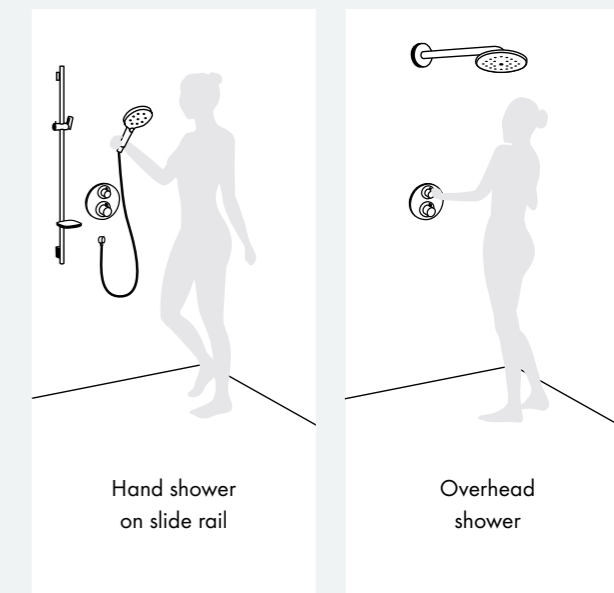

Minimum pressure: 1 bar

CHR	33714000	£541	MB	33714670	£757
BBR	33714140	£811	MW	33714700	£757
BBC	33714340	£811	PGO	33714990	£811

Minimum pressure: 1 bar

CHR	33712000	£541	MB	33712670	£757
BBR	33712140	£811	MW	33712700	£757
BBC	33712340	£811	PGO	33712990	£811

Minimum pressure: 1 bar

CHR	33710000	£541	MB	33710670	£757
BBR	33710140	£811	MW	33710700	£757
BBC	33710340	£811	PGO	33710990	£811

These valves are suitable for 1 outlet installations

ShowerSelect Comfort S
thermostat concealed valve for 1 outlet