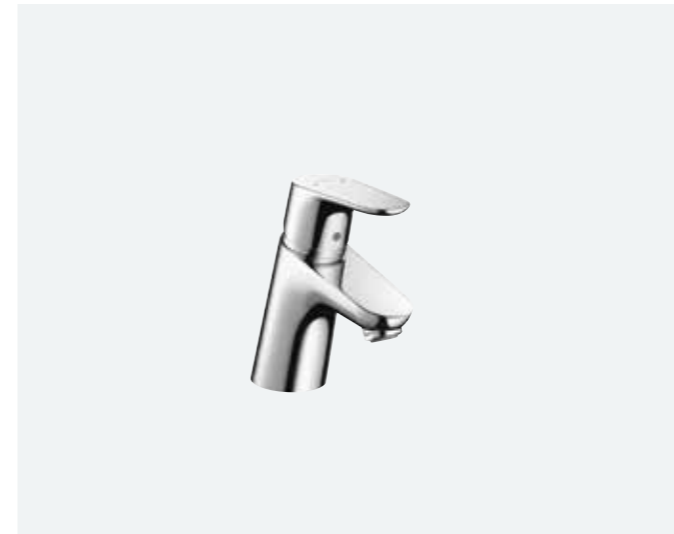

Focus

**Focus single lever basin mixer 70
without waste**

Minimum pressure: 1 bar

● CHR 31733000 £157