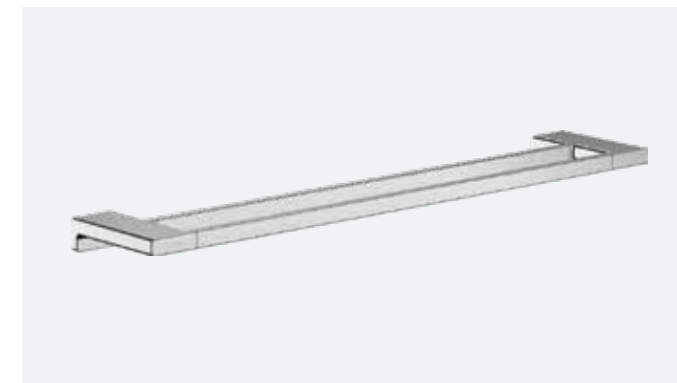

AddStoris roll holder without cover

CHR	41771000	£53	MB	41771670	£74
BBR	41771140	£80	MW	41771700	£74
BBC	41771340	£80	PGO	41771990	£80

AddStoris bath towel rail

CHR	41747000	£76	MB	41747670	£106
BBR	41747140	£114	MW	41747700	£106
BBC	41747340	£114	PGO	41747990	£114

AddStoris double bath towel rail

CHR	41743000	£100	MB	41743670	£140
BBR	41743140	£150	MW	41743700	£140
BBC	41743340	£150	PGO	41743990	£150