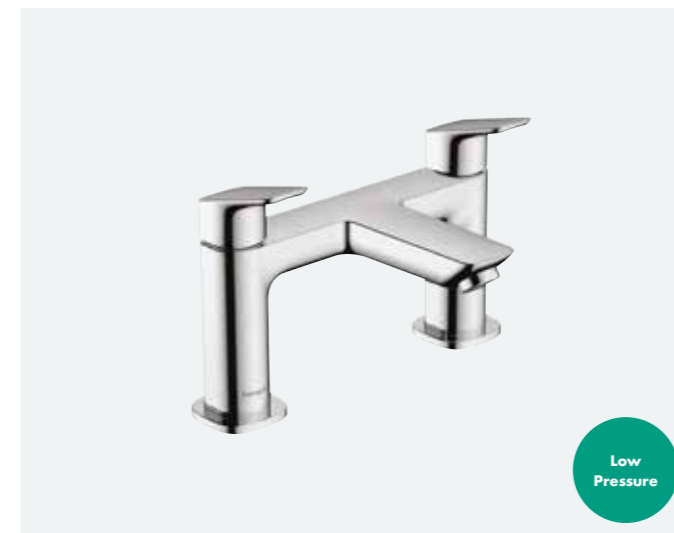

Logis 2-hole rim mounted bath mixer

Minimum pressure: 0.2 bar

● CHR 71437000 £285

● MB 71437670 £342