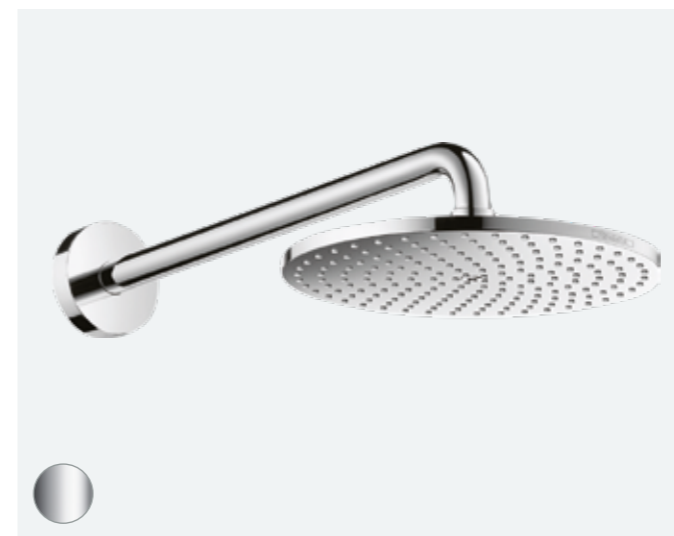

Overhead showers - round with arms

**Rainfinity overhead shower 360  
1jet with wall connector**

Minimum pressure: 2 bar

 CHR	26230000	£1220	 MB	26230670	£1708
 BBR	26230140	£1830	 MW	26230700	£1708
 BBC	26230340	£1830	 PGO	26230990	£1830