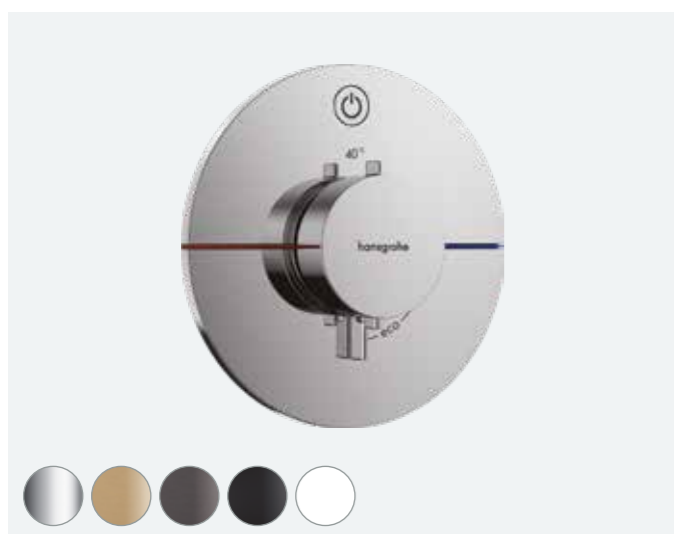

Minimum pressure: 1 bar

CHR	33714000	£541	MB	33714670	£757
BBR	33714140	£811	MW	33714700	£757
BBC	33714340	£811	PGO	33714990	£811

Minimum pressure: 1 bar

CHR	33712000	£541	MB	33712670	£757
BBR	33712140	£811	MW	33712700	£757
BBC	33712340	£811	PGO	33712990	£811

Minimum pressure: 1 bar

CHR	33710000	£541	MB	33710670	£757
BBR	33710140	£811	MW	33710700	£757
BBC	33710340	£811	PGO	33710990	£811

These valves are suitable for 1 outlet installations

ShowerSelect Comfort S
thermostat concealed valve for 1 outlet