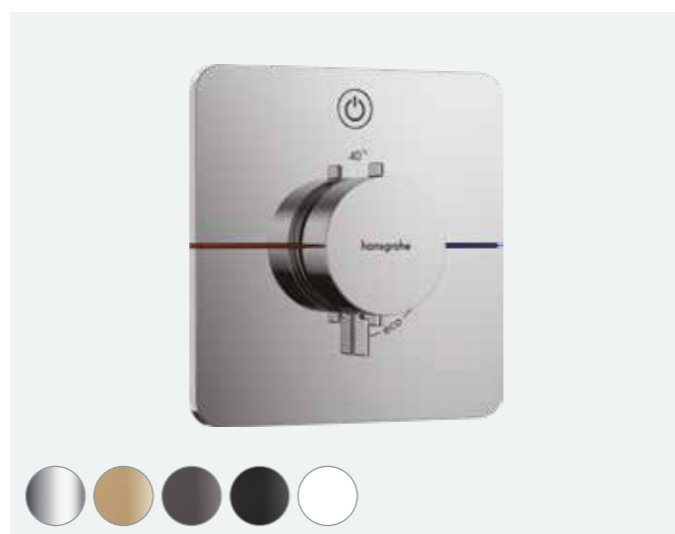

ShowerSelect Comfort Q
thermostat concealed valve for 1 outlet

Minimum pressure: 1 bar

CHR	33714000	£541	MB	33714670	£757
BBR	33714140	£811	MW	33714700	£757
BBC	33714340	£811	PGO	33714990	£811

Minimum pressure: 1 bar

CHR	33712000	£541	MB	33712670	£757
BBR	33712140	£811	MW	33712700	£757
BBC	33712340	£811	PGO	33712990	£811

Minimum pressure: 1 bar

CHR	33710000	£541	MB	33710670	£757
BBR	33710140	£811	MW	33710700	£757
BBC	33710340	£811	PGO	33710990	£811

These valves are suitable for 1 outlet installations