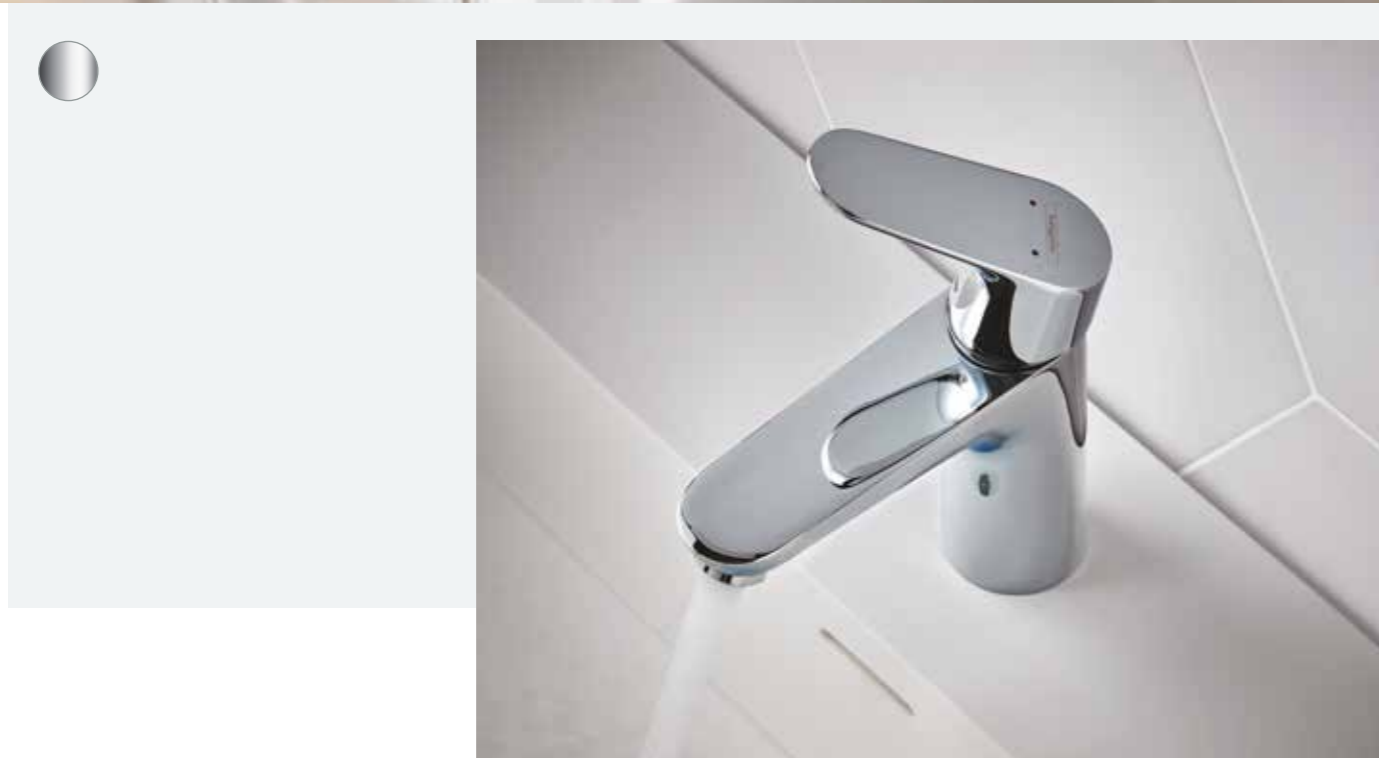

# Focus

**Focus single lever basin mixer 70  
without waste**

Minimum pressure: 1 bar

● CHR 31733000 £157

**Focus single lever basin mixer 100  
without waste**

Minimum pressure: 1 bar

● CHR 31517000 £196

Scan the QR code to view  
the complete range.  
Only a selection of the products is shown.  
Surfaces and functions vary based on the model.