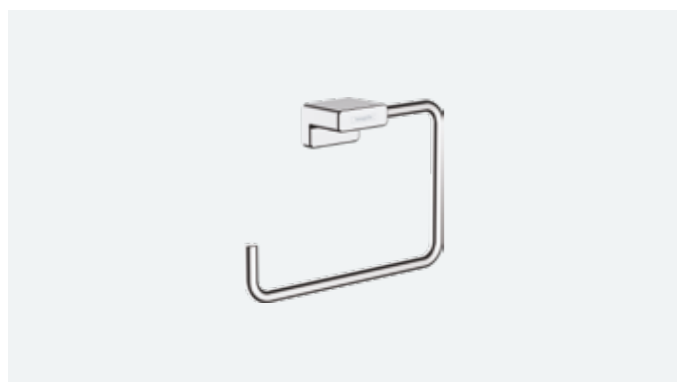

AddStoris roll holder with cover

CHR	41753000	£75	MB	41753670	£105
BBR	41753140	£113	MW	41753700	£105
BBC	41753340	£113	PGO	41753990	£113

AddStoris roll holder without cover

CHR	41771000	£53	MB	41771670	£74
BBR	41771140	£80	MW	41771700	£74
BBC	41771340	£80	PGO	41771990	£80

AddStoris bath towel rail

CHR	41747000	£76	MB	41747670	£106
BBR	41747140	£114	MW	41747700	£106
BBC	41747340	£114	PGO	41747990	£114

AddStoris double bath towel rail

CHR	41743000	£100	MB	41743670	£140
BBR	41743140	£150	MW	41743700	£140
BBC	41743340	£150	PGO	41743990	£150

AddStoris roll holder with shelf

CHR	41772000	£64	MB	41772670	£90
BBR	41772140	£96	MW	41772700	£90
BBC	41772340	£96	PGO	41772990	£96

AddStoris double roll holder

CHR	41748000	£48	MB	41748670	£67
BBR	41748140	£72	MW	41748700	£67
BBC	41748340	£72	PGO	41748990	£72

AddStoris shaving mirror

CHR	41791000	£112	MB	41791670	£157
BBR	41791140	£238	MW	41791700	£157
BBC	41791340	£238	PGO	41791990	£238

AddStoris pedal bin

CHR	41775000	£74	MB	41775670	£104
BBR	41775140	£96	MW	41775700	£104
BBC	41775340	£96			

AddStoris towel ring

CHR	41754000	£48	MB	41754670	£67
BBR	41754140	£72	MW	41754700	£67
BBC	41754340	£72	PGO	41754990	£72

AddStoris towel holder twin-handle

CHR	41770000	£76	MB	41770670	£106
BBR	41770140	£114	MW	41770700	£106
BBC	41770340	£114	PGO	41770990	£114

AddStoris toilet brush holder wall-mounted

CHR	41752000	£66	MB	41752670	£92
BBR	41752140	£99	MW	41752700	£92
BBC	41752340	£99	PGO	41752990	£99