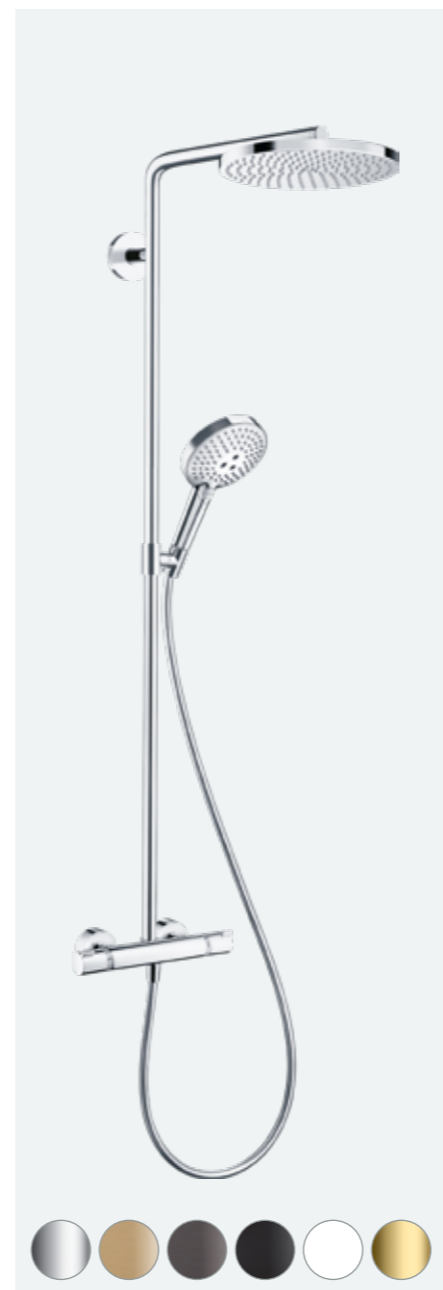

Raindance Select S showerpipe 240 1jet PowderRain

Minimum pressure: 1.5 bar

CHR	27633000	£1570
BBR	27633140	£2355
BBC	27633340	£2355
MB	27633670	£2198
MW	27633700	£2198
PGO	27633990	£2355