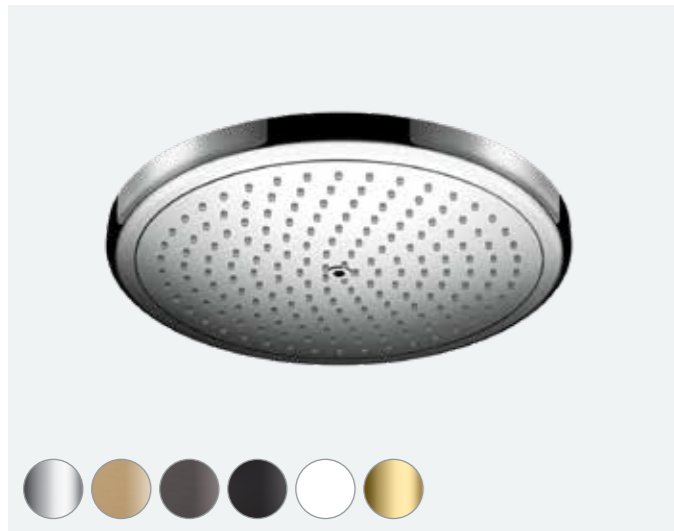

**Croma overhead shower 280
1jet EcoSmart**

Minimum pressure: 2 bar

CHR	26221000	£540	MB	26221670	£756
BBR	26221140	£810	MW	26221700	£756
BBC	26221340	£810	PGO	26221990	£810