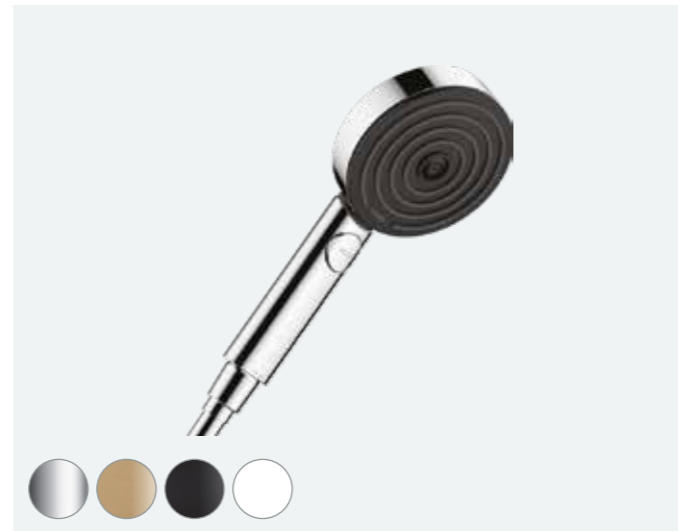

Pulsify Select S hand shower 105
3jet Relaxation EcoSmart

Minimum pressure: 1 bar

CHR	24111000	£60	MB	24111670	£84
BBR	24111140	£90	MW	24111700	£84