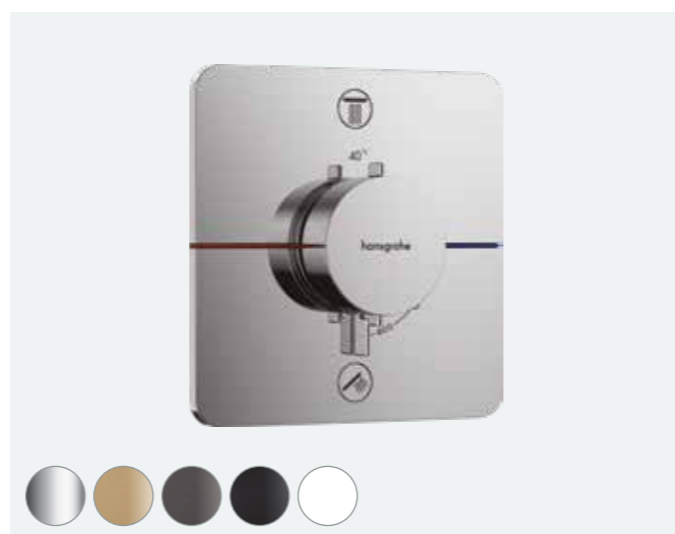

ShowerSelect Comfort Q
thermostat concealed valve for 2 outlets