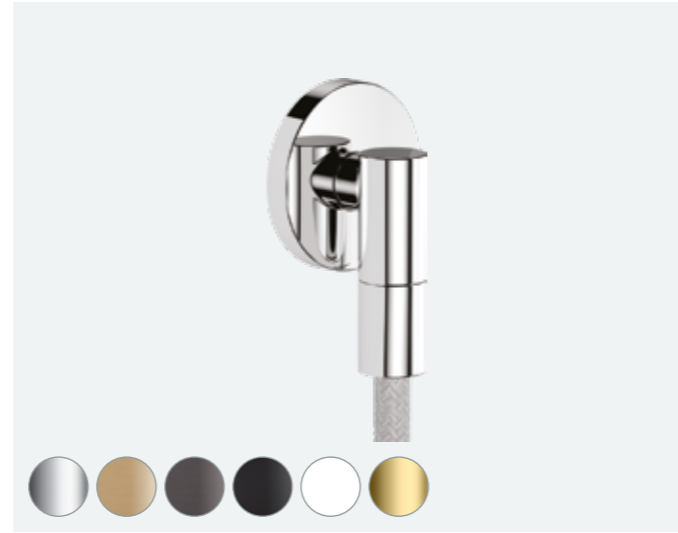

FixFit Fine S wall outlet with non-return valve

CHR	28882000	£71	MB	28882670	£99
BBR	28882140	£107	MW	28882700	£99
BBC	28882340	£107	PGO	28882990	£107