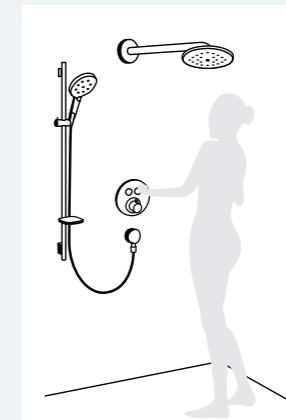

Minimum pressure: 1 bar

CHR	33711000	£607	MB	33711670	£850
BBR	33711140	£910	MW	33711700	£850
BBC	33711340	£910	PGO	33711990	£910

These valves are suitable for 2 outlet installations

Overhead shower with hand shower on slide rail