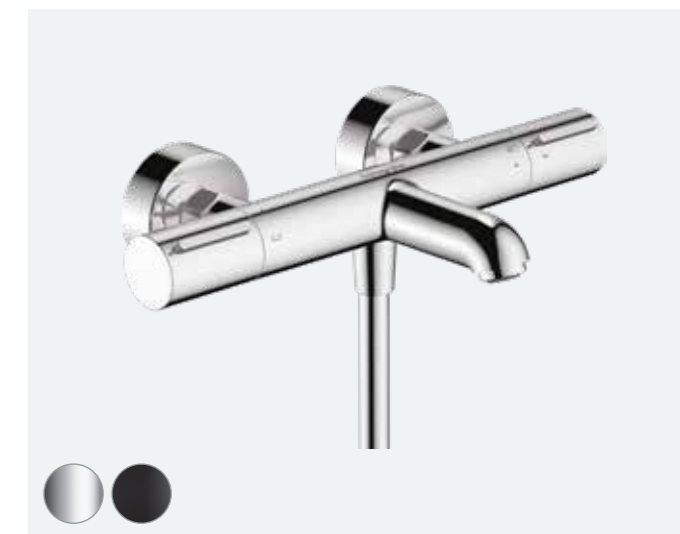

Ecostat Element
thermostatic bath mixer

Minimum pressure: 1 bar

CHR	13347000	£290	MB	13347670	£363

The safe and convenient way to fill a bath

hansgrohe exposed thermostatic bath/shower mixers are wall-mounted and include a built-in bath filler as part of the exposed unit. This all-in-one solution keeps installation straightforward and delivers a clean, uncluttered bath arrangement which provides great freedom of movement.