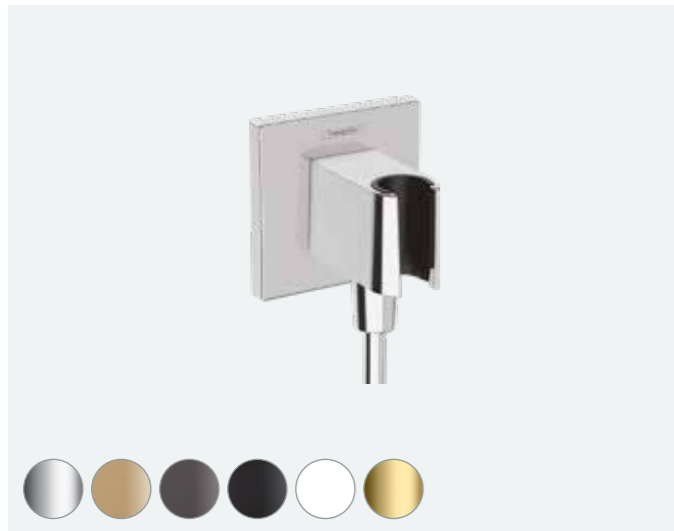

FixFit E wall outlet with shower holder

● CHR	26889000	£130	● MB	26889670	£182
● BBR	26889140	£195	○ MW	26889700	£182
● BBC	26889340	£195	● PGO	26889990	£195