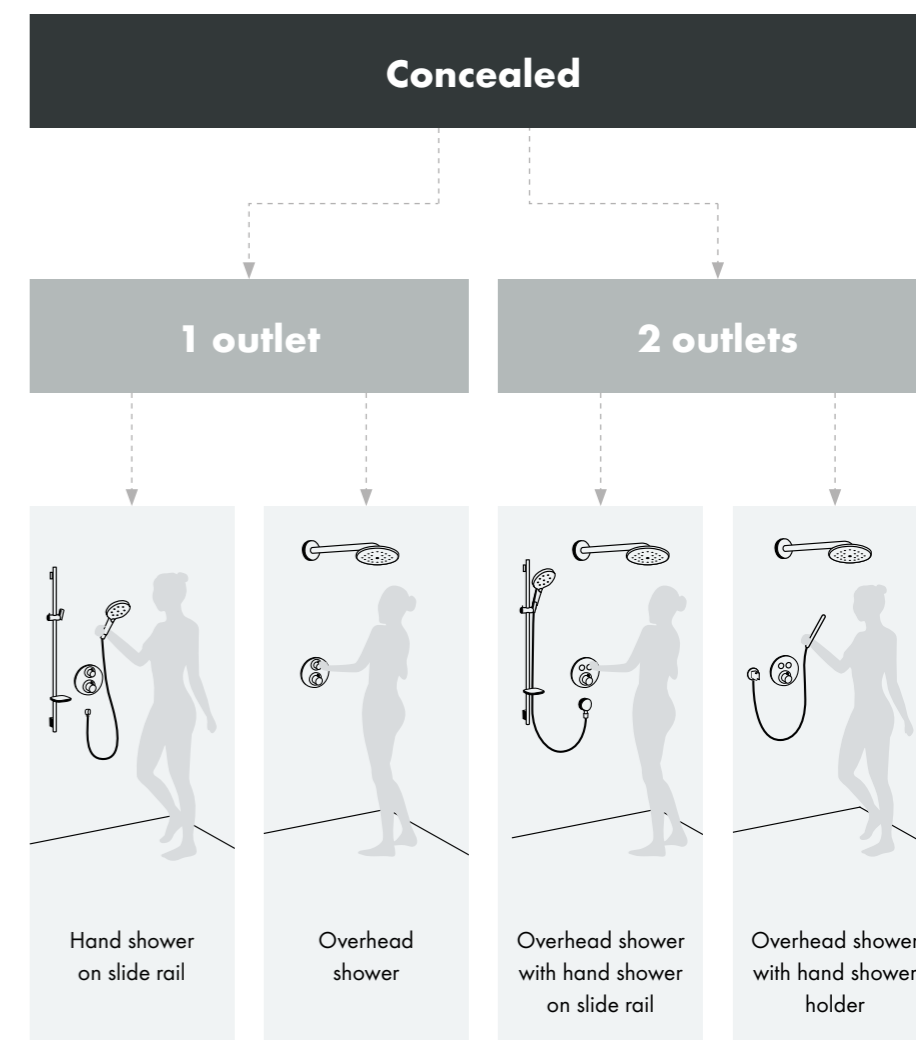

Create a stunning concealed shower

Space saving or sleek and minimalistic, a concealed shower valve hidden behind your tiling or wet wall not only looks elegant but masks unattractive pipework.

hansgrohe offer a wide range of attractive design options including overhead showers, that can be wall or ceiling mounted, and hand showers on riser rails that can be set to the perfect height. To control your shower or switch between overhead and hand shower there are also a number of valves for you to choose from.

We've also made selecting your ideal concealed shower combination easy. Simply use this configurator to identify the type of shower you want to create - either a one or two outlet shower. Then on the following pages you'll find a selection of products to bring your design to life.

Step 1
What type of valve needs installing?

Step 2
How many outlets do you require?

eg. overhead shower, hand shower