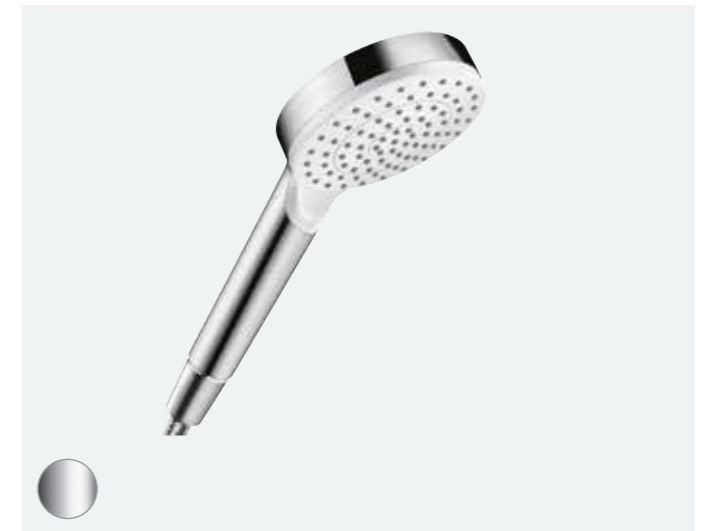

Crometta hand shower 100
1jet EcoSmart

Minimum pressure: 1 bar

WH/CHR	26333400	£29