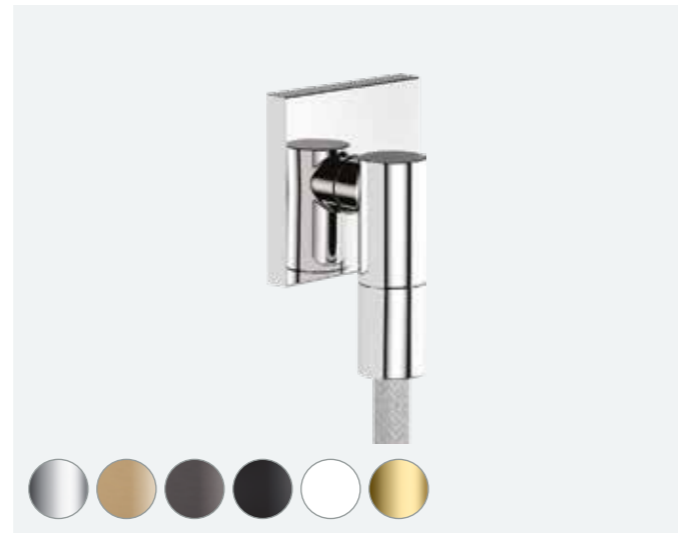

FixFit Fine E wall outlet with non-return valve

CHR	28883000	£71	MB	28883670	£99
BBR	28883140	£107	MW	28883700	£99
BBC	28883340	£107	PGO	28883990	£107