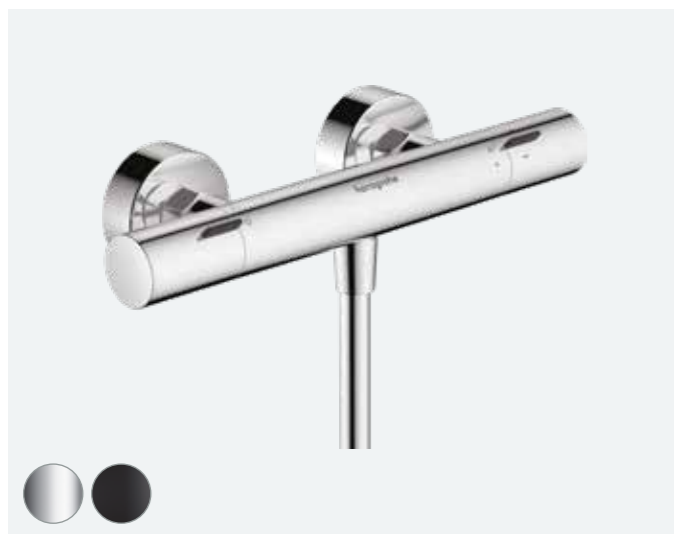

Exposed shower valves

EcoStat Fine
thermostatic shower mixer

Minimum pressure: 1 bar

● CHR	13324000	£219	● MB	13324670	£274