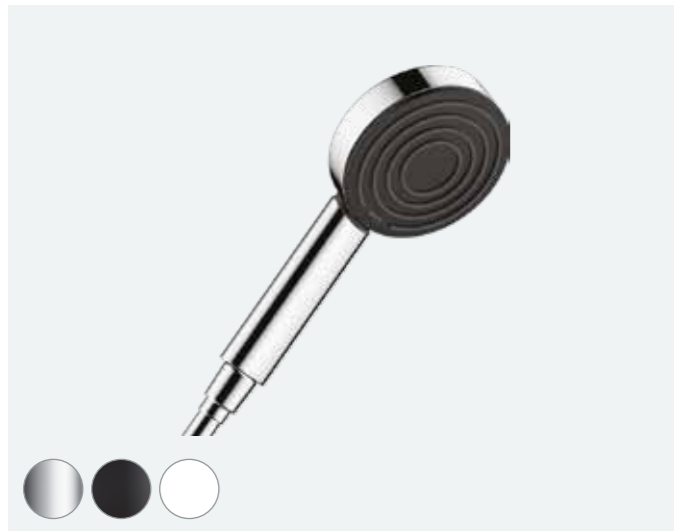

Pulsify S hand shower 105
1jet EcoSmart+

Minimum pressure: 1 bar

CHR	24121000	£45	MW	24121700	£63
MB	24121670	£63