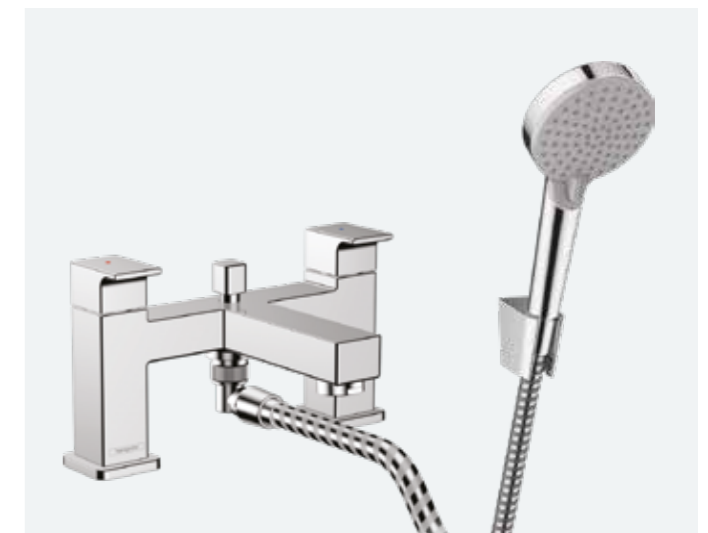

Minimum pressure: 1 bar

● CHR	71569000	£145
● MB	71569670	£203

**Vernis Shape 2-hole rim mounted  
bath mixer**

Minimum pressure: 0.2 bar

● CHR	71452000	£234
● MB	71452670	£328

**Vernis Shape 2-hole rim mounted bath mixer with  
diverter valve and Vernis Blend hand shower Vario**