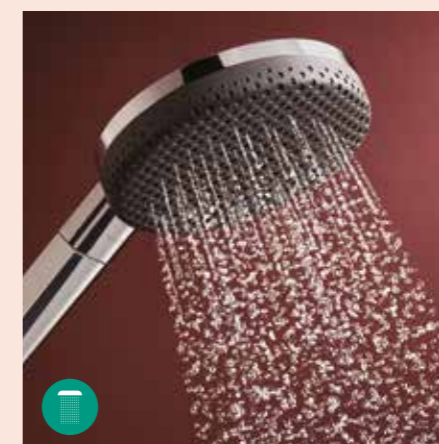

### Rainfinity with PowderRain

Add a special level of indulgence to your daily shower: thousands of droplets from the PowderRain spray type cocoon you in a cloak of well-being. And best of all: PowderRain can cascade from all Rainfinity shower heads. The Select operated hand showers wow with three spray types (PowderRain, Intense PowderRain and MonoRain). With a diameter of 130mm, these showers have really hit the big time.