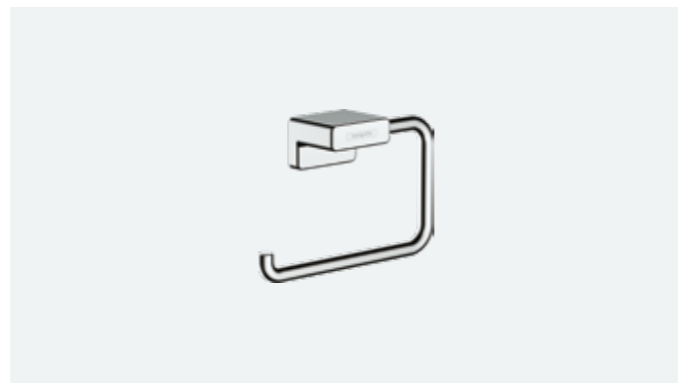

AddStoris roll holder with cover

CHR	41753000	£75	MB	41753670	£105
BBR	41753140	£113	MW	41753700	£105
BBC	41753340	£113	PGO	41753990	£113

AddStoris roll holder without cover

CHR	41771000	£53	MB	41771670	£74
BBR	41771140	£80	MW	41771700	£74
BBC	41771340	£80	PGO	41771990	£80

AddStoris bath towel rail

CHR	41747000	£76	MB	41747670	£106
BBR	41747140	£114	MW	41747700	£106
BBC	41747340	£114	PGO	41747990	£114

AddStoris double bath towel rail

CHR	41743000	£100	MB	41743670	£140
BBR	41743140	£150	MW	41743700	£140
BBC	41743340	£150	PGO	41743990	£150

AddStoris roll holder with shelf

CHR	41772000	£64	MB	41772670	£90
BBR	41772140	£96	MW	41772700	£90
BBC	41772340	£96	PGO	41772990	£96

AddStoris double roll holder

CHR	41748000	£48	MB	41748670	£67
BBR	41748140	£72	MW	41748700	£67
BBC	41748340	£72	PGO	41748990	£72

AddStoris shaving mirror

CHR	41791000	£112	MB	41791670	£157
BBR	41791140	£238	MW	41791700	£157
BBC	41791340	£238	PGO	41791990	£238

AddStoris pedal bin

CHR	41775000	£74	MB	41775670	£104
BBR	41775140	£96	MW	41775700	£104
BBC	41775340	£96			

AddStoris towel ring

CHR	41754000	£48	MB	41754670	£67
BBR	41754140	£72	MW	41754700	£67
BBC	41754340	£72	PGO	41754990	£72

AddStoris towel holder twin-handle

CHR	41770000	£76	MB	41770670	£106
BBR	41770140	£114	MW	41770700	£106
BBC	41770340	£114	PGO	41770990	£114

AddStoris toilet brush holder wall-mounted

CHR	41752000	£66	MB	41752670	£92
BBR	41752140	£99	MW	41752700	£92
BBC	41752340	£99	PGO	41752990	£99