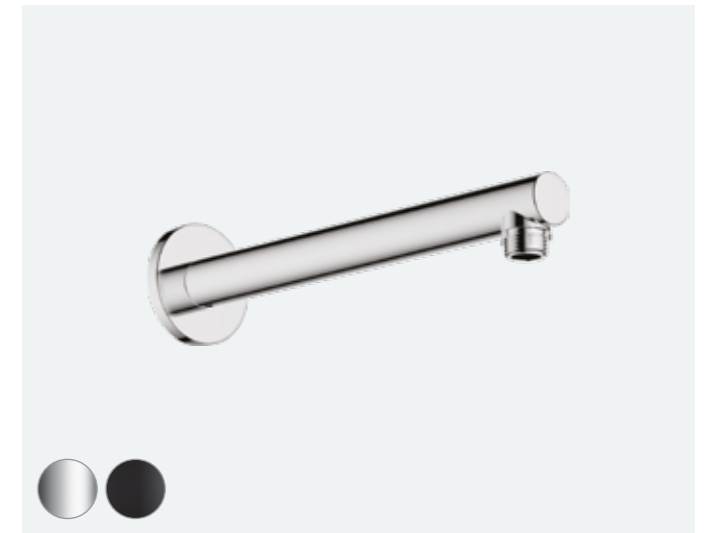

**Vernis Blend
shower arm 24cm**

● CHR	27809000	£72	● MB	27809670	£101

Additional products and finishes are available - if you don't see the specific item you require, please speak to a sale assistant for further information.