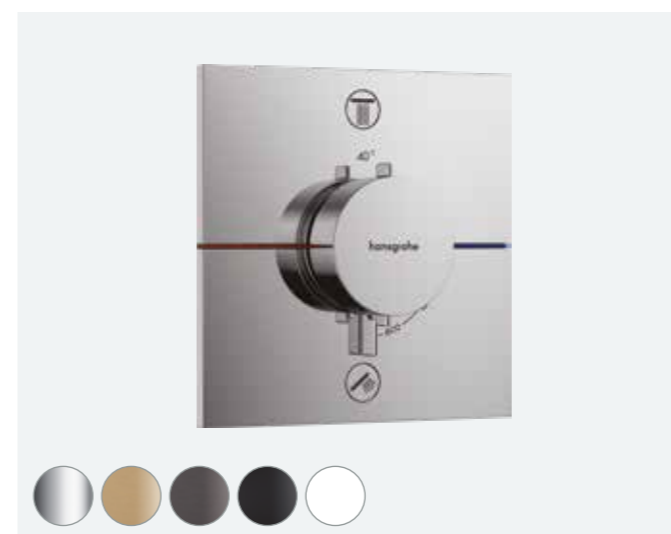

ShowerSelect Comfort E
thermostat concealed valve for 2 outlets