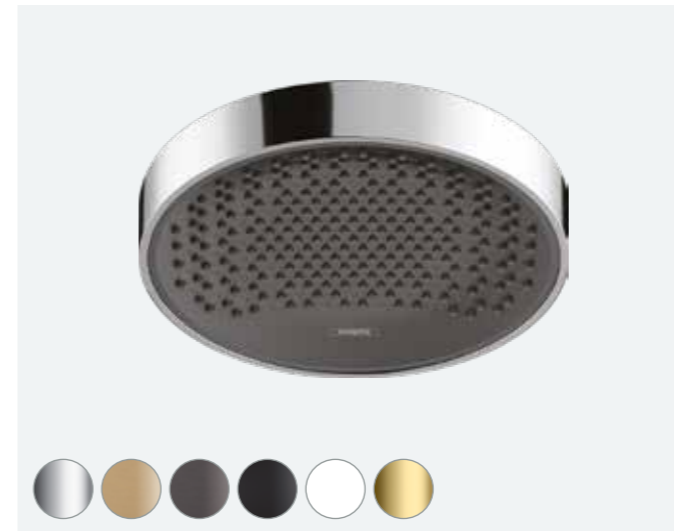

**Rainfinity overhead shower 250
1jet**