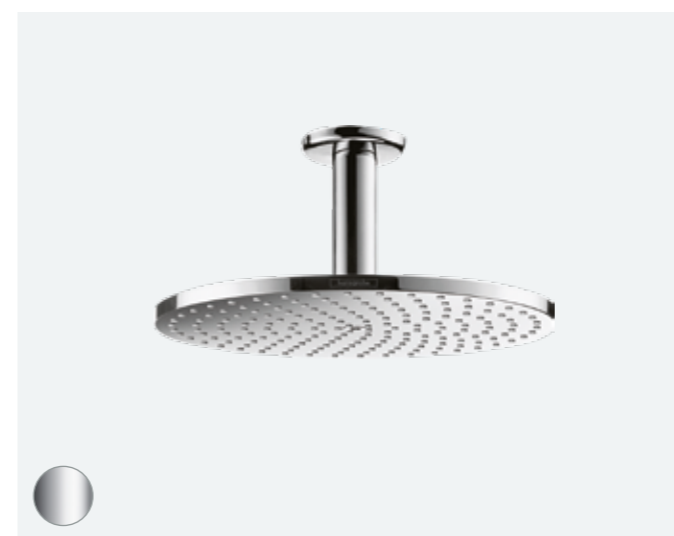

**Raindance S overhead shower 240
1jet PowderRain with ceiling connector**

Minimum pressure: 1 bar

CHR	27620000	£630