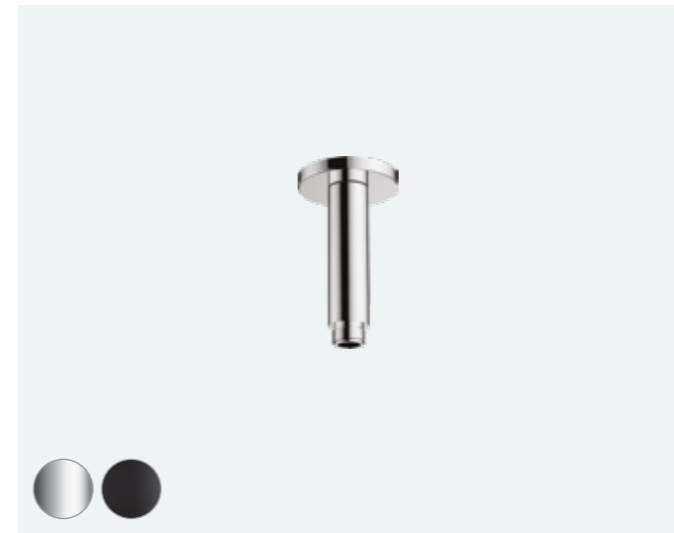

## Overhead shower components

**Vernis Shape  
ceiling connector 10cm**

● CHR	26406000	£68	● MB	26406670	£95
-------	----------	-----	------	----------	-----

**Vernis Shape  
shower arm 24cm**

● CHR	26405000	£72	● MB	26405670	£101
-------	----------	-----	------	----------	------