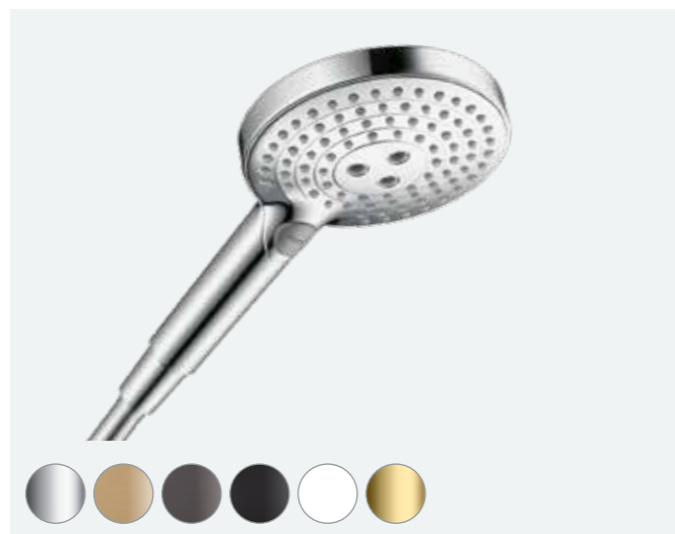

Hand showers - round

Minimum pressure: 1 bar

CHR	24500000	£89	MB	24500670	£116
BBR	24500140	£134	MW	24500700	£116
BBC	24500340	£134	PGO	24500990	£134

Raindance Select S hand shower 120 3jet

Minimum pressure: 1 bar

CHR	26530000	£141	MB	26530670	£197
BBR	26530140	£212	MW	26530700	£197
BBC	26530340	£212	PGO	26530990	£212