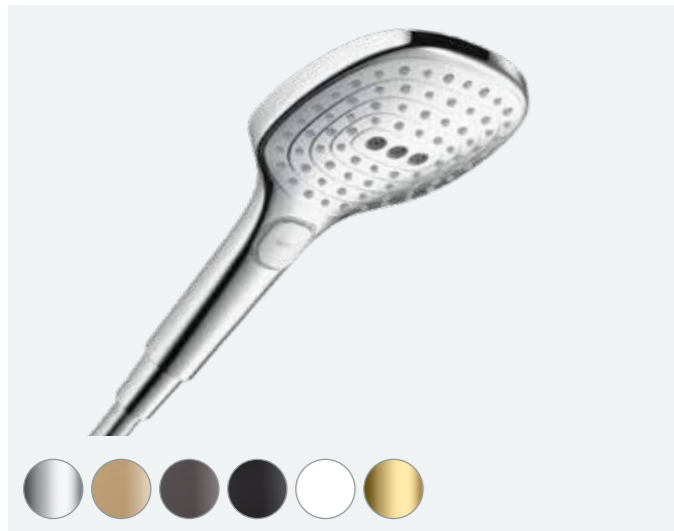

Minimum pressure: 0.5 bar

CHR	24125000	£67	MB	24125670	£94
BBR	24125140	£100	MW	24125700	£94
BBC	24125340	£100	PGO	24125990	£100

Minimum pressure: 0.5 bar

CHR	24126000	£67	MB	24126670	£94
BBR	24126140	£100	MW	24126700	£94
BBC	24126340	£100	PGO	24126990	£100

Minimum pressure: 0.8 bar

CHR	24320000	£70	MB	24320670	£98
BBR	24320140	£105	MW	24320700	£98
BBC	24320340	£105	PGO	24320990	£105

Minimum pressure: 1 bar

CHR	26866000	£123	MB	26866670	£172
BBR	26866140	£185	MW	26866700	£172
BBC	26866340	£185	PGO	26866990	£185

**Raindance Select E hand shower 120
3jet**