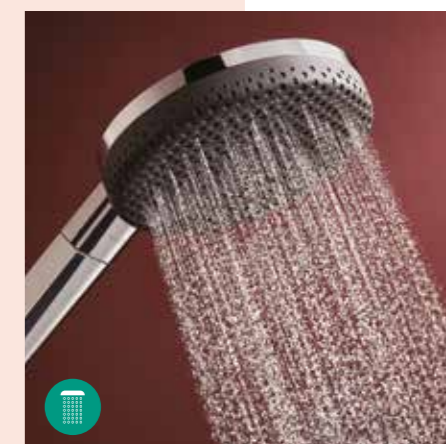

### Rainfinity with PowderRain

Add a special level of indulgence to your daily shower: thousands of droplets from the PowderRain spray type cocoon you in a cloak of well-being. And best of all: PowderRain can cascade from all Rainfinity shower heads. The Select operated hand showers wow with three spray types (PowderRain, Intense PowderRain and MonoRain). With a diameter of 130mm, these showers have really hit the big time.