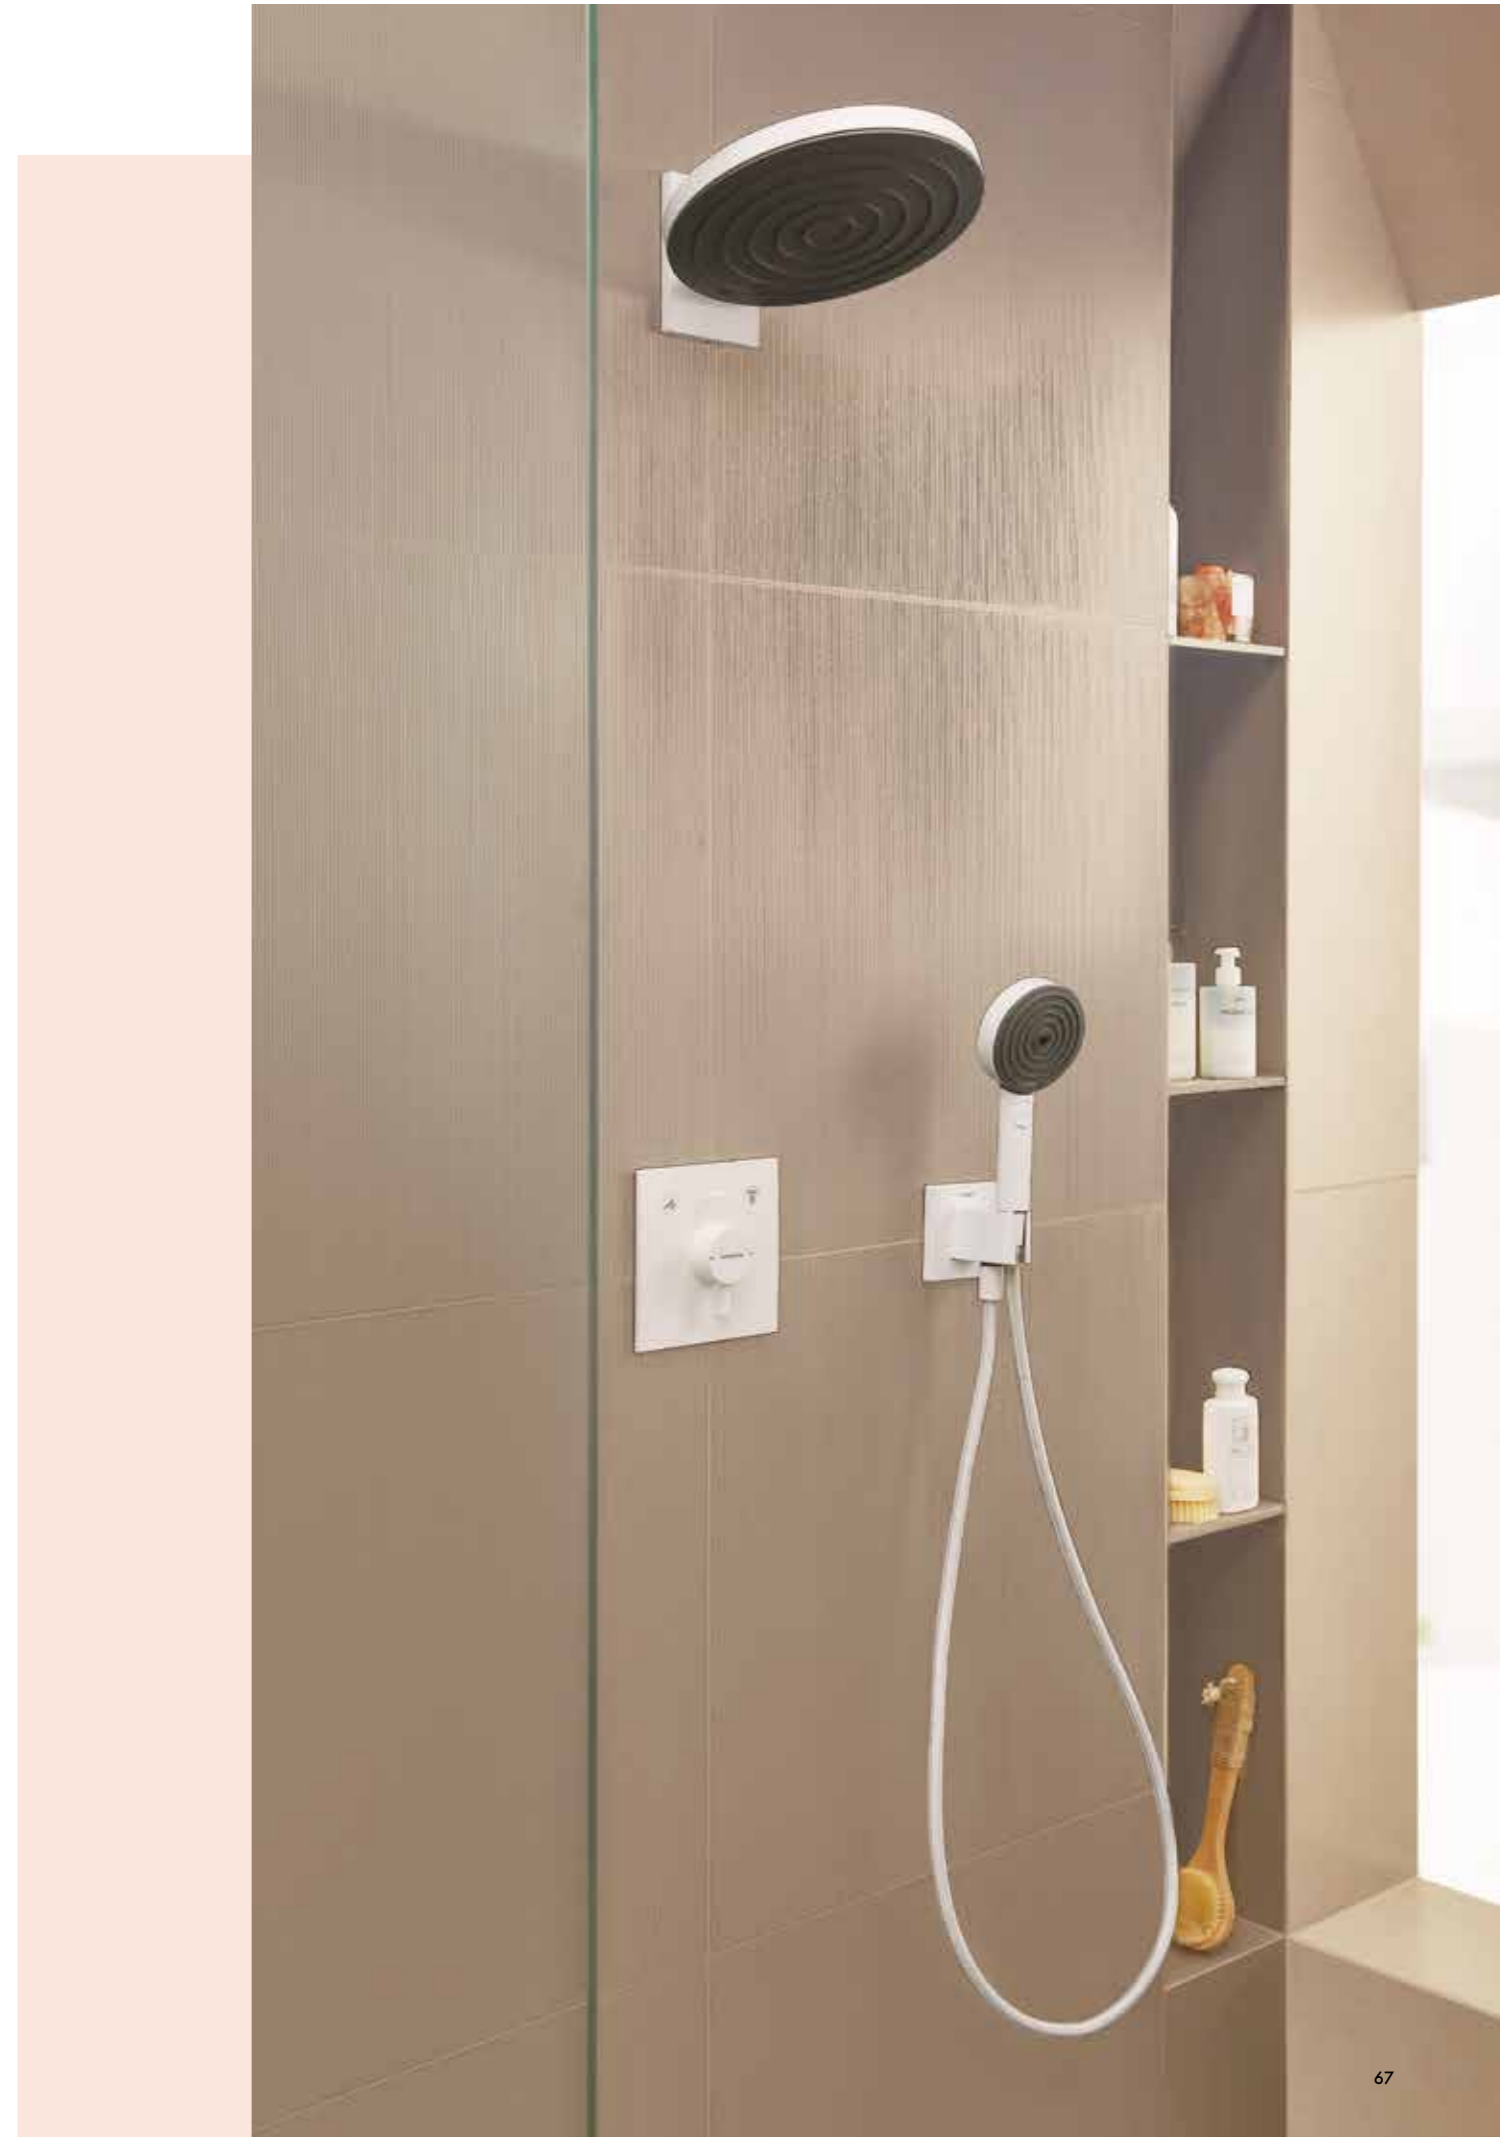

Wall outlet with shower holder

● CHR	26888000	£130	● MB	26888670	£182
● BBR	26888140	£195	○ MW	26888700	£182
● BBC	26888340	£195	● PGO	26888990	£195

● CHR	26887000	£130	● MB	26887670	£182
● BBR	26887140	£195	○ MW	26887700	£182
● BBC	26887340	£195	● PGO	26887990	£195

● CHR	26889000	£130	● MB	26889670	£182
● BBR	26889140	£195	○ MW	26889700	£182
● BBC	26889340	£195	● PGO	26889990	£195