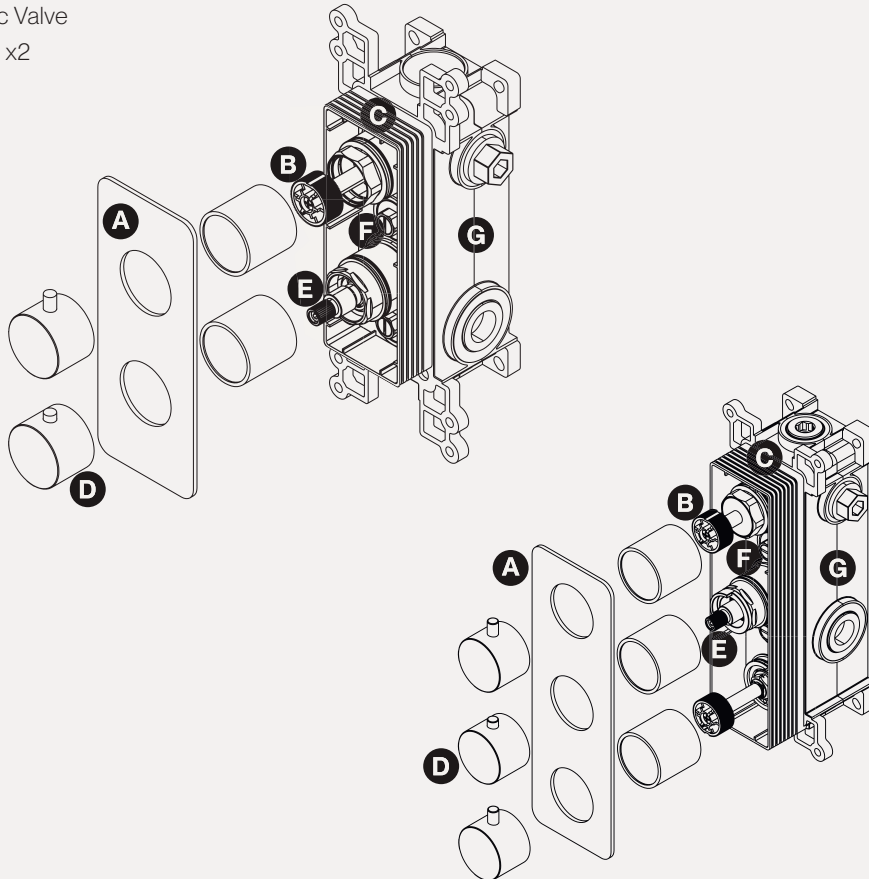

Rivex

Product Diagrams

- A Base Plate
- B Diverter Control
- C Integrated Spirit Level
- D Temperature Control Handle
- E Thermostatic Valve
- F Check Valve x2
- G Smart Box