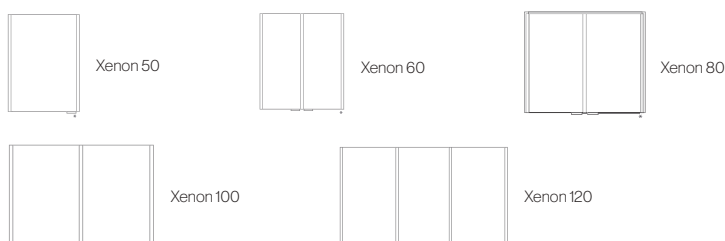

Xenon

LED Aluminium Cabinets with Mirrored Sides

- Colour temperature changing LED illumination
- Central divide for effective storage (excluding Xenon 50)
- 2-pin charging socket
- USB charging sockets
- Soft-close hinges
- Mirrored sides
- Double-sided mirrored door(s)
- Touch free operation*

Xenon 50

W50.5 x H70 x D13cm
46000 - £734

Xenon 60

W60.5 x H70 x D13cm
46100 - £884

Xenon 80

W82 x H70 x D13cm
46200 - £942

Xenon 100

W102 x H70 x D13cm
46250 - £1,039

Xenon 120

W120.5 x H70 x D13cm
46300 - £1,198