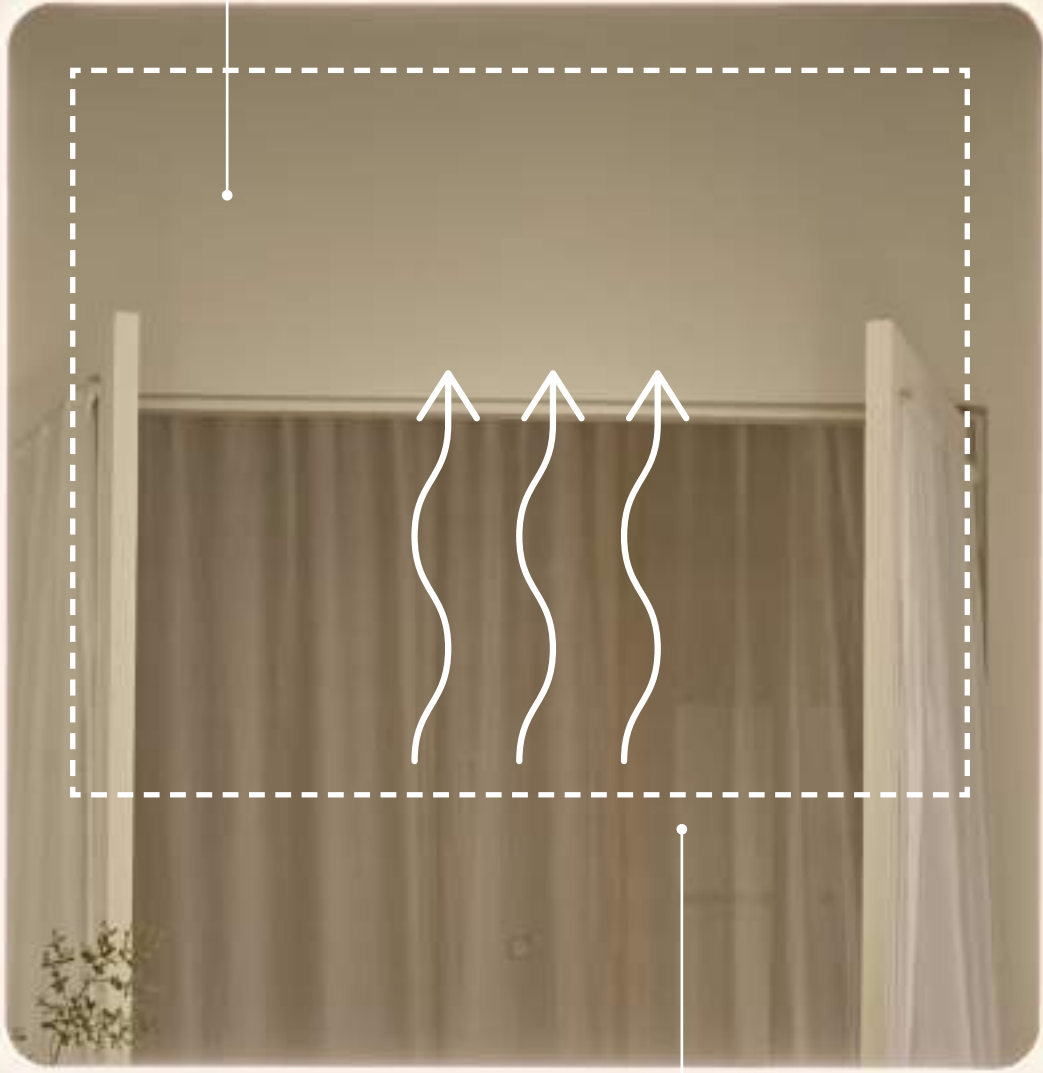

5.

5. Radiance Mirror Range - p.48

Our most versatile mirror collection to date, Radiance brings together the most shapes and sizes, with concealed LEDs, large heated pads and connectivity for dual-basin configurations.

6.

6. Vanquish 30 Cabinet - p.76

A tall recessed cabinet combining streamlined storage with integrated 2-pin, USB and USB-C charging.

New to hib.

Maximised coverage

As the pioneers of the heated mirror pad, we've expanded the heated area to keep more of the mirror clear.

Design Innovation

The heated pad keeps reflections sharp, even in the most humid conditions.

Heated area

Gentle, even warmth prevents condensation from forming.

Cayla 80 | Cool White

Heated Pads

Spotlight on Heated Pads