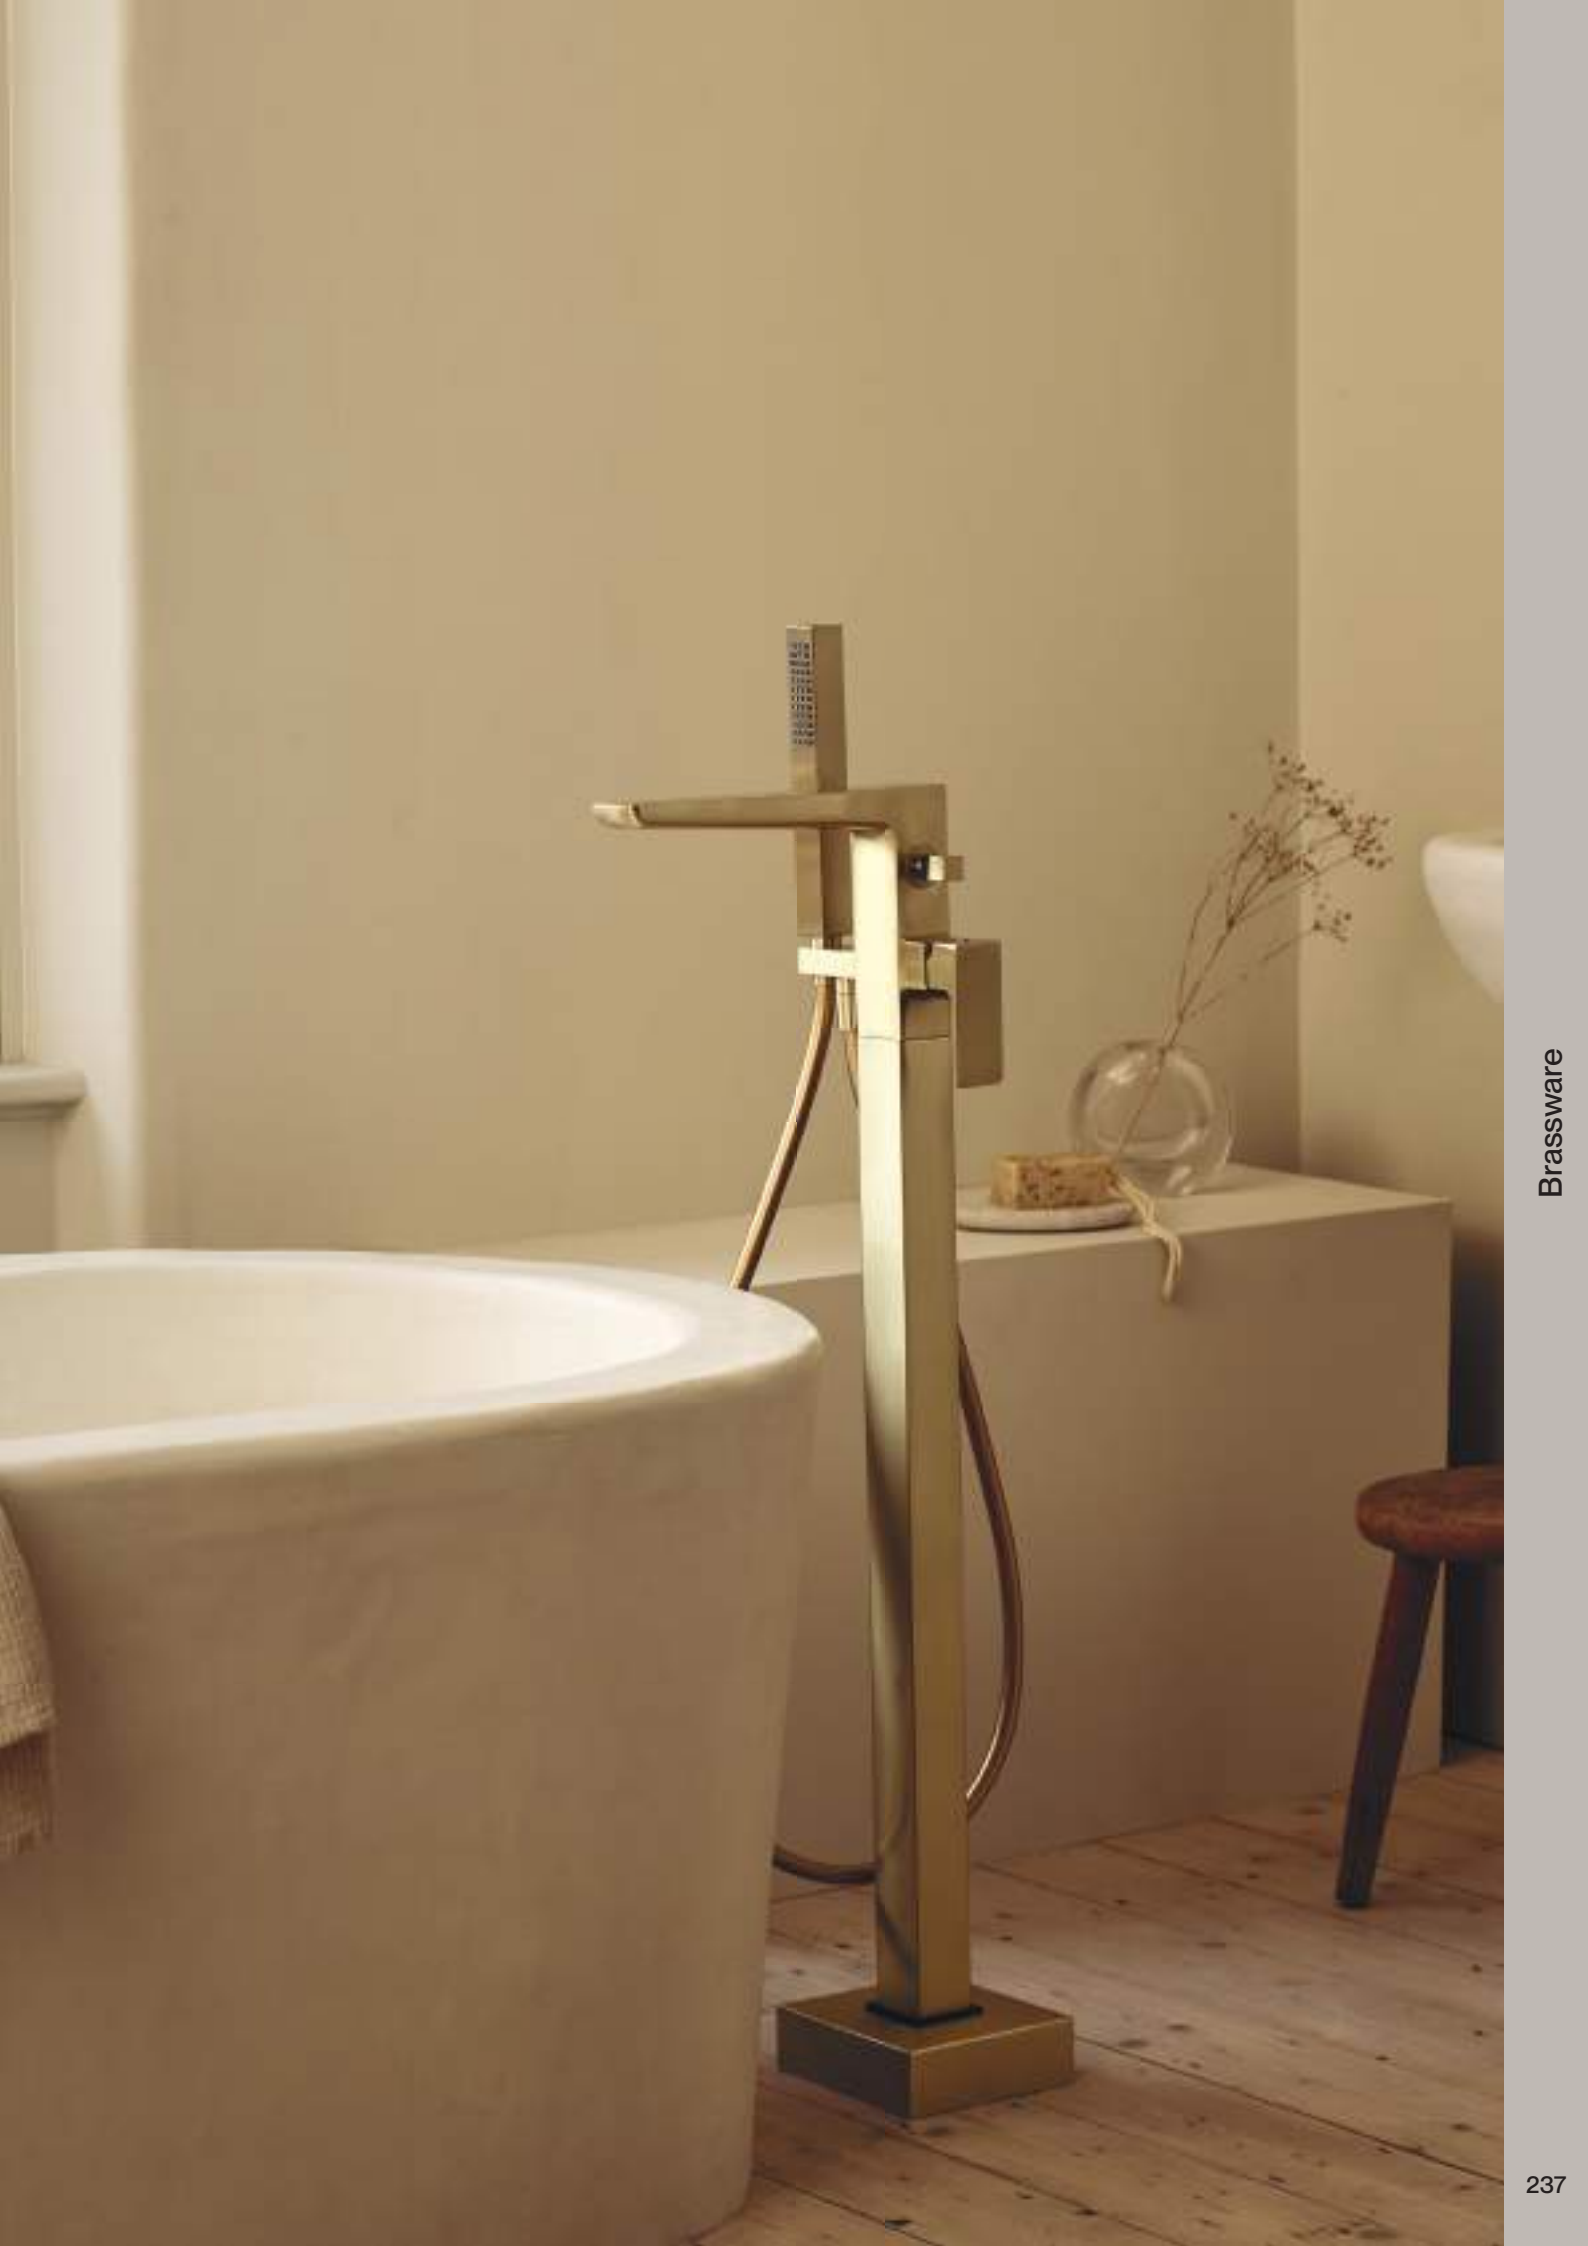

Gloss White Ceramic

W48.5 x H13 x D37.5cm

NOSRB481TH - £216

Neo Semi-Recessed

Brassware: Indra Floorstanding - Brushed Brass

Home *of* Inspiring

Brassware

Brassware crafted with precision engineering and refined design for lasting performance and effortless style.