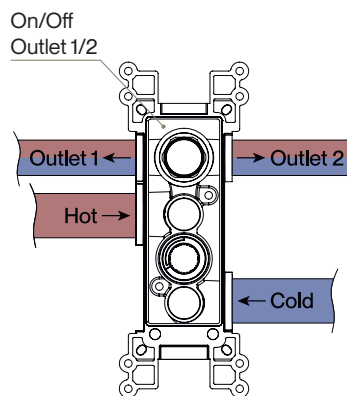

Twin Outlet