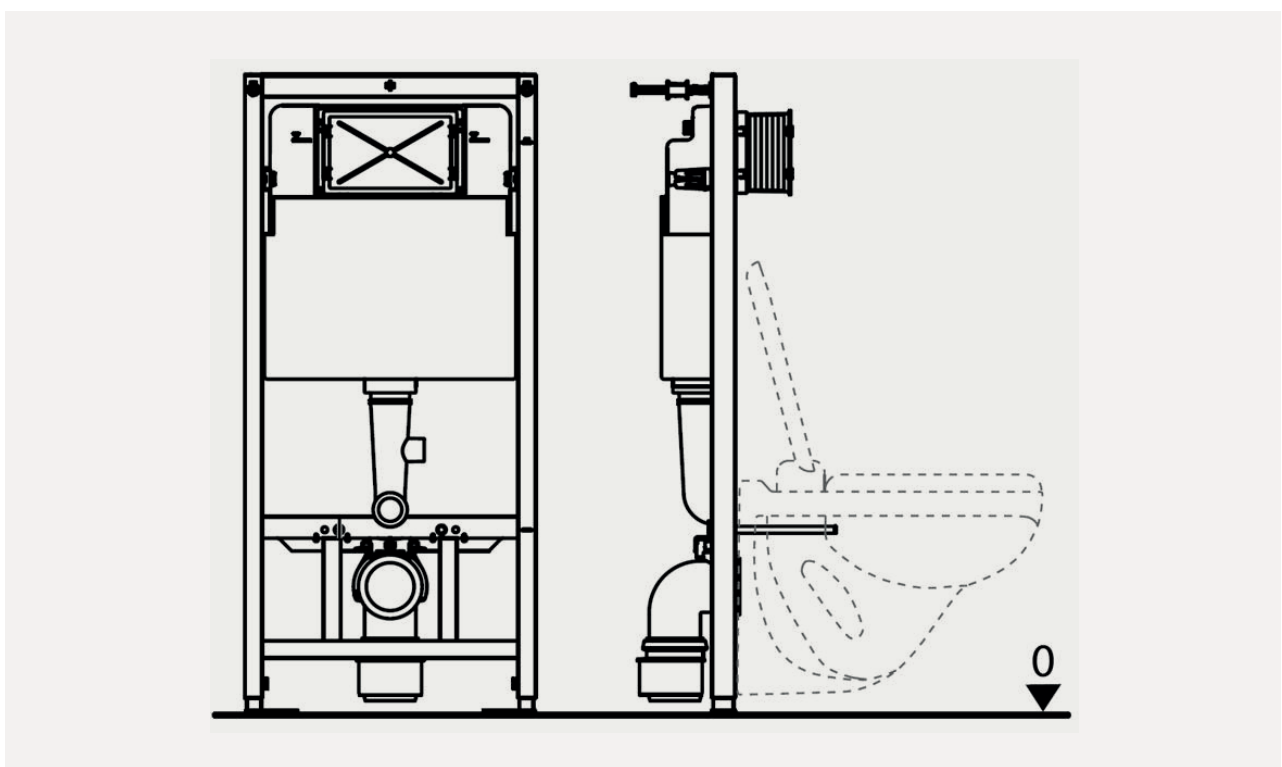

Extra Accessories Included In The Package

The packaging of every product contains a complete set of installation accessories for mounting the WC bowl, including anchoring materials and all necessary installation caps.