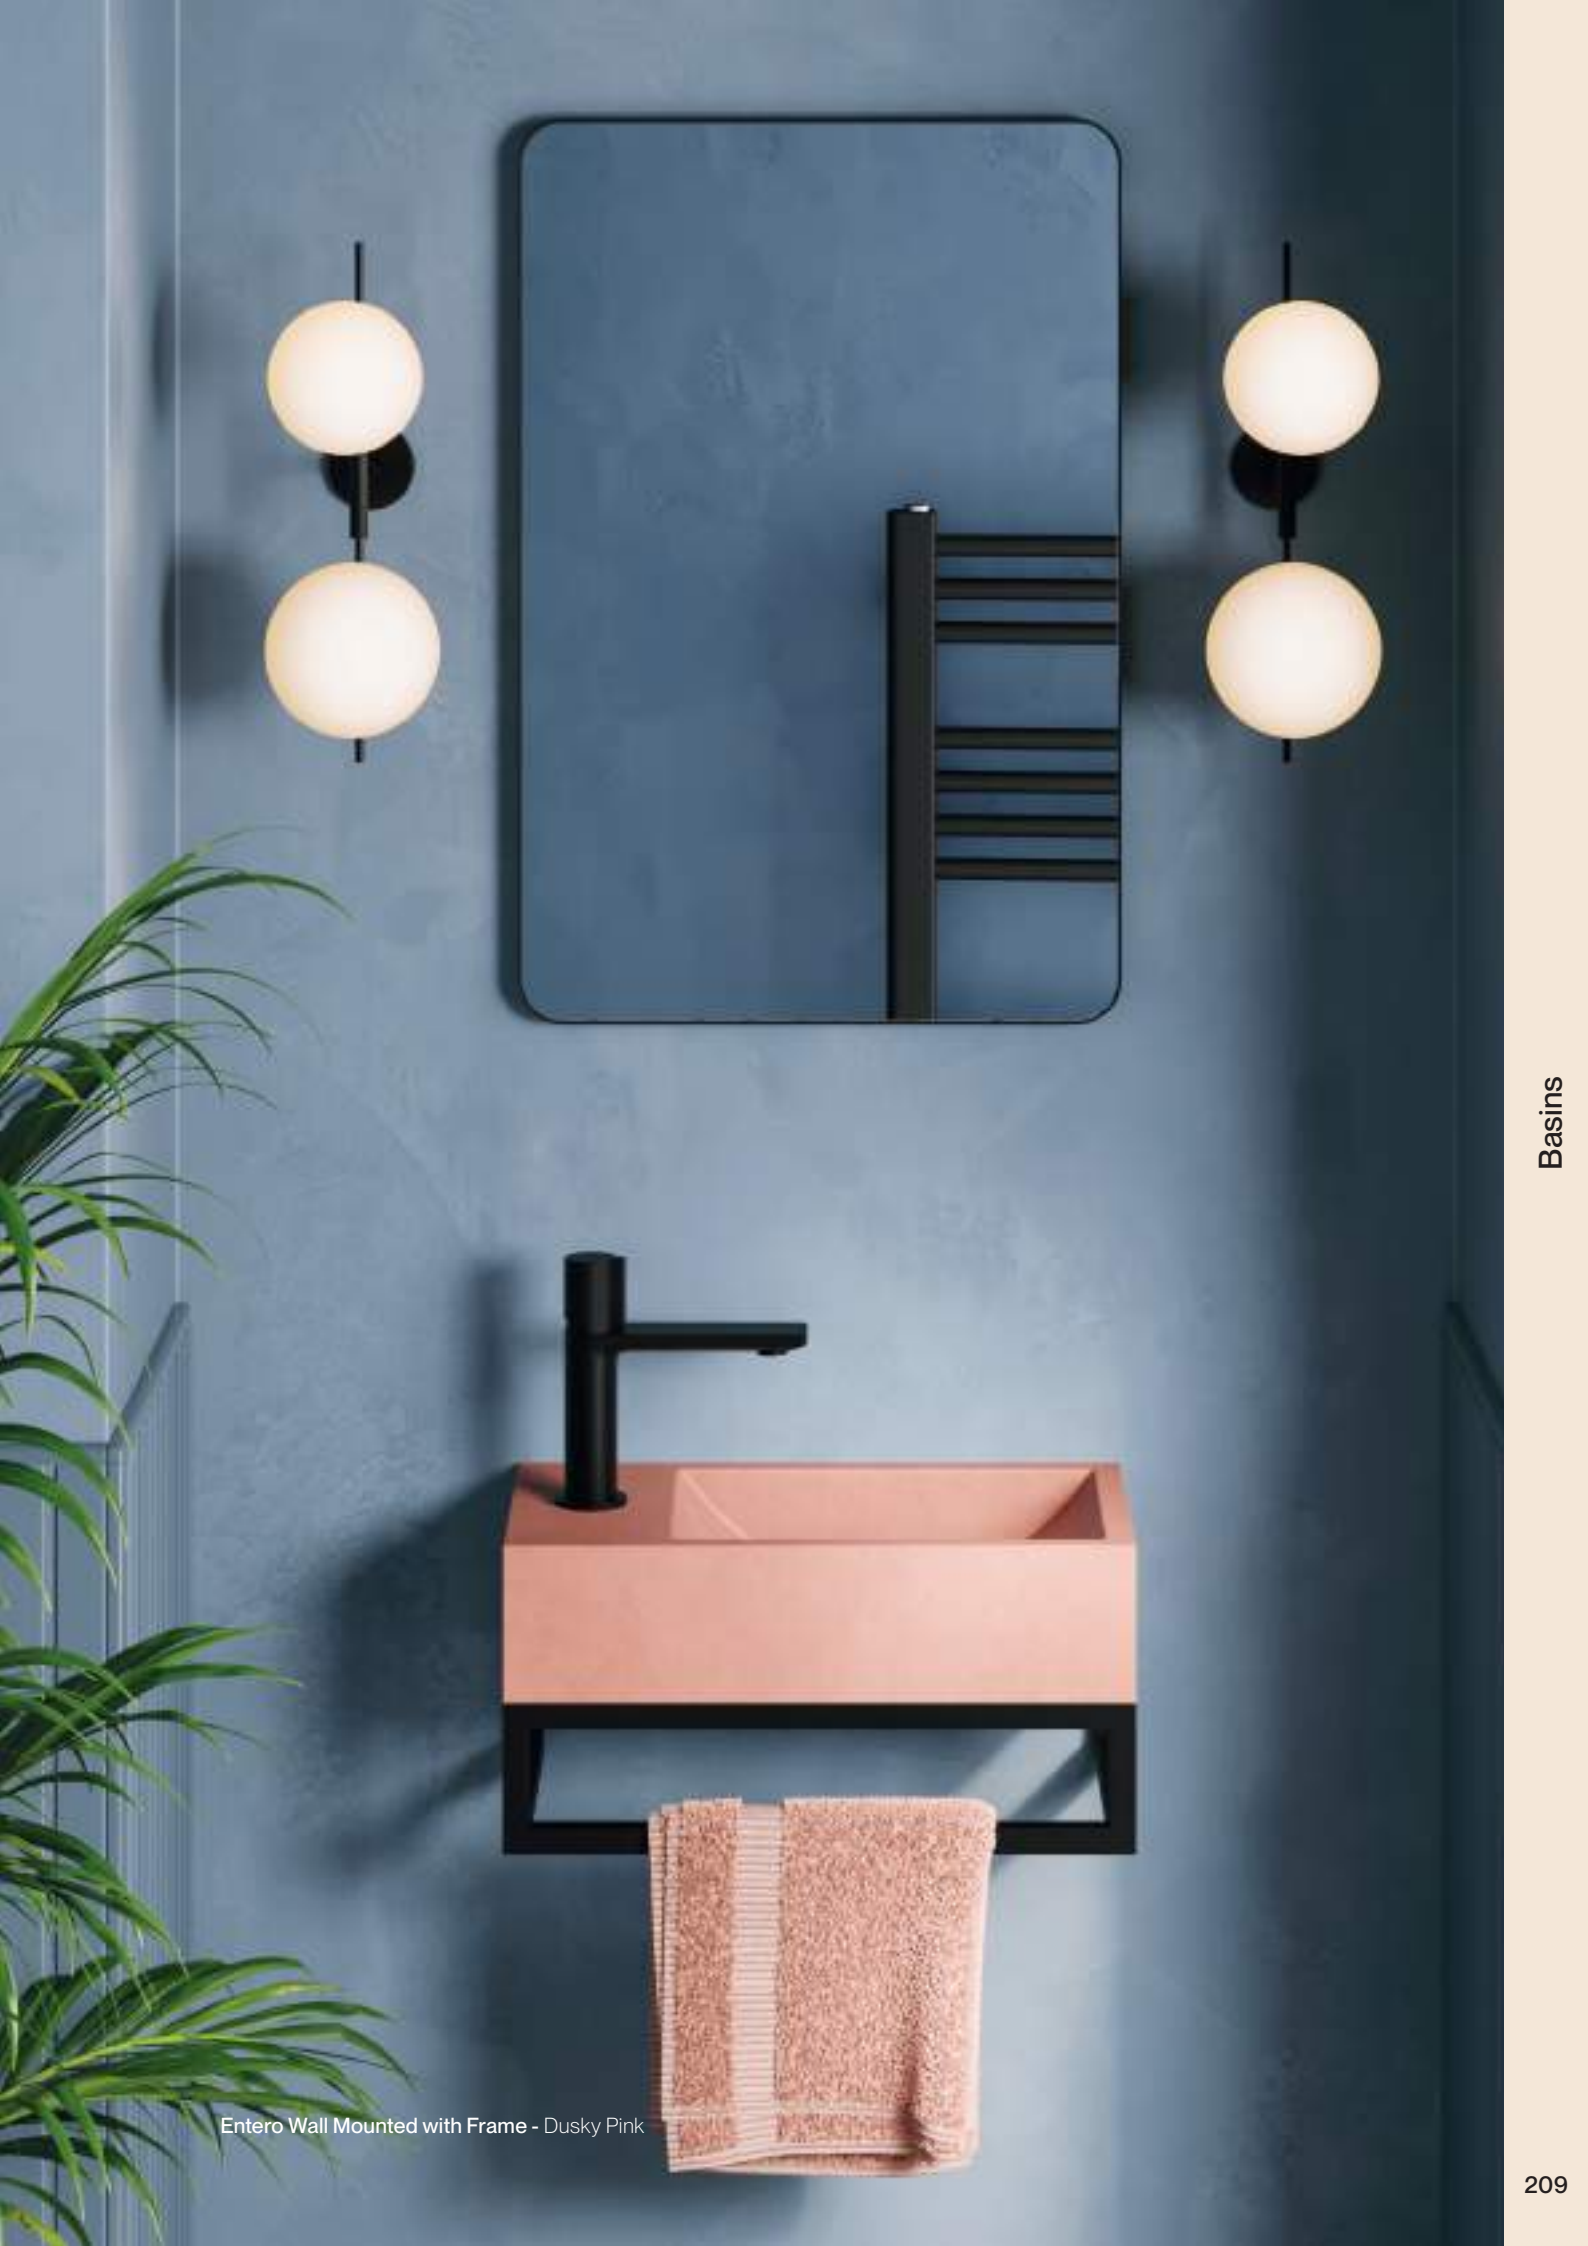

Entero Wall Mounted with Frame - Dusky Pink