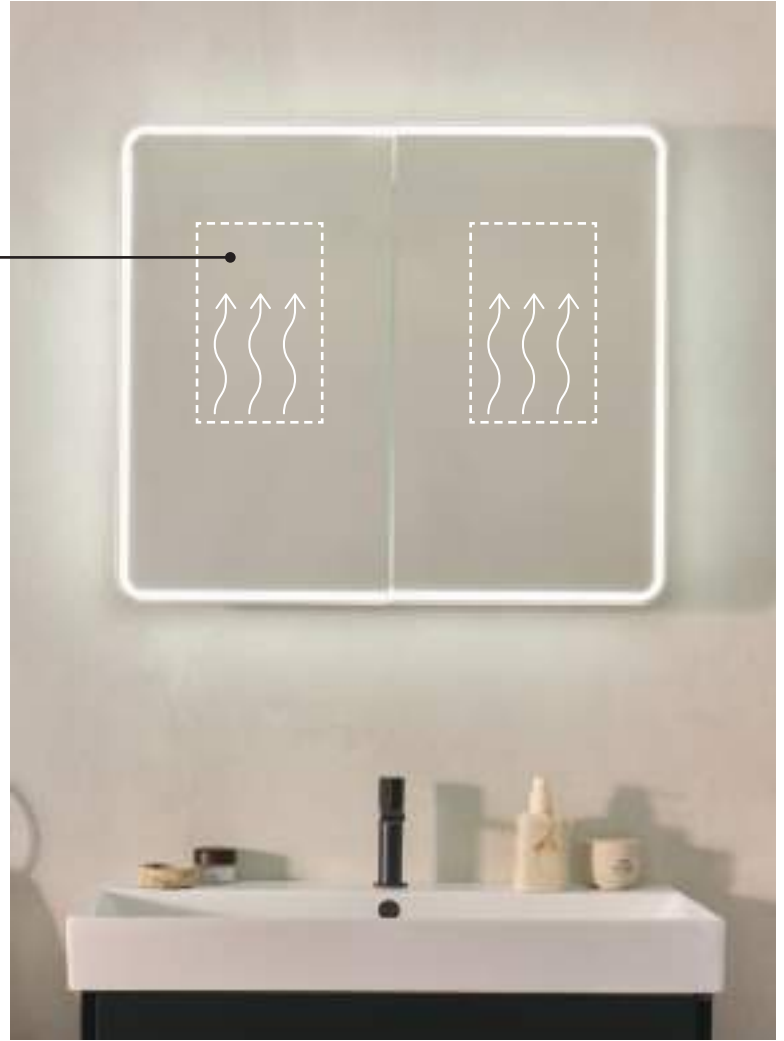

Heated area

Gentle, even warmth prevents condensation from forming.

Cayla 80 | Cool White

Heated Pads

Spotlight on Heated Pads

hib. set the standard for heated mirrors and continues to lead the way in innovation.

Heated pads are an essential feature in modern mirrors and cabinets, gently warming the glass to stop condensation. hib. pioneered this technology and continues to evolve it, with larger pads and greater coverage keeping more of the mirror crystal clear, every time.