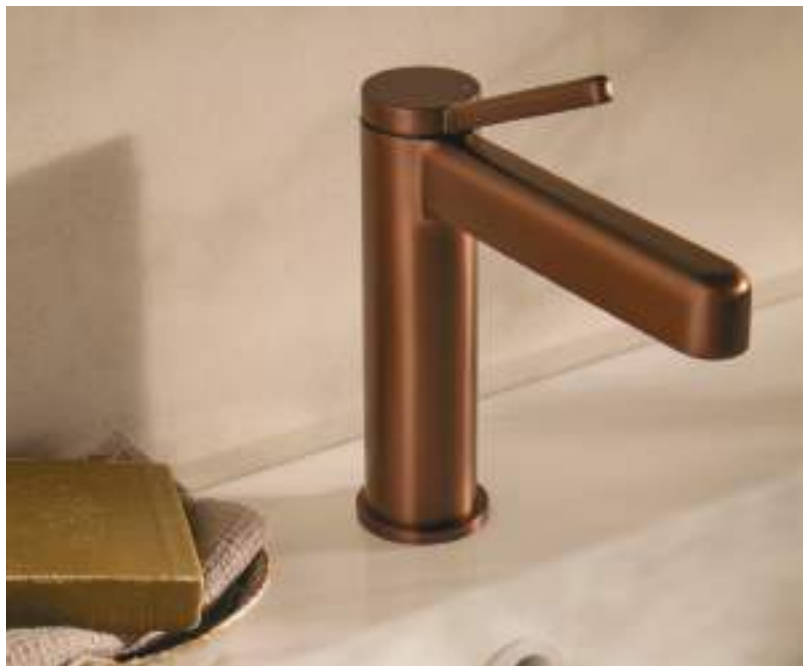

Madox

Brassware

- Chrome (Electroplated)
- Matt Black, Brushed Brass, Gunmetal, and Brushed Bronze (PVD Coated)
- Brass body
- Ceramic cartridge and waterflow aerator
- Minimum operating pressure: 0.5 bar
- Matching wastes available on page 250

Madox Mono - Brushed Bronze

Madox Mono

H16.2 x W4.8 x D17.8cm