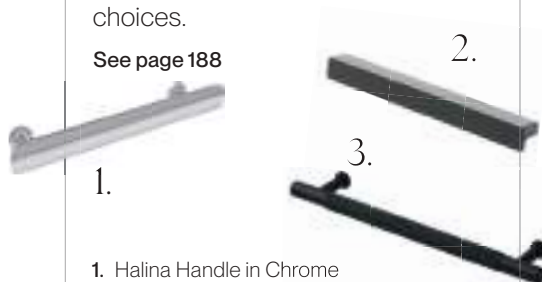

Handle Upgrade

Elevate your furniture with our handles choices.

See page 188

1. Halina Handle in Chrome
2. Avalon Handle in Gunmetal
3. Holton Handle in Black