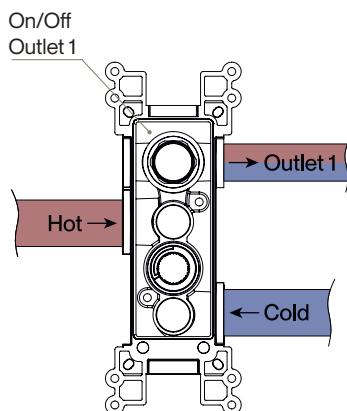

Single Outlet