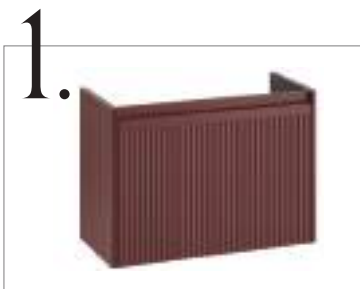

Choose your furniture size and finish

A place for everything, made for spaces of every shape and size.