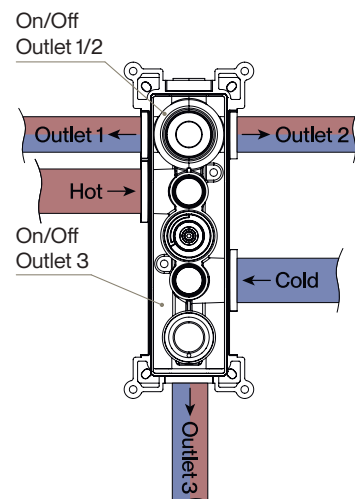

Triple Outlet