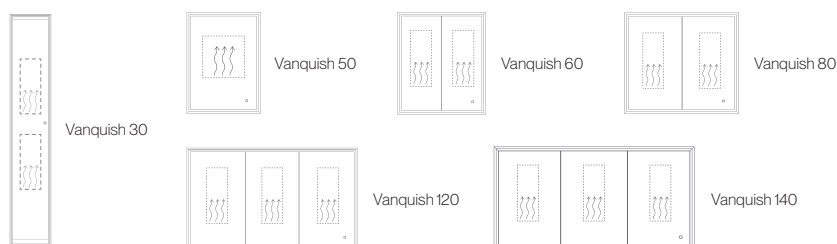

Brushed Bronze Trim

30	64000 - £120
50	56900 - £87
60	57000 - £98
80	57100 - £110
120	57200 - £143
140	57800 - £159

Vanquish 60 and Vanquish 30 with Gunmetal Trim | Warm White

Atrium

LED Semi-Recessed Aluminium Cabinets