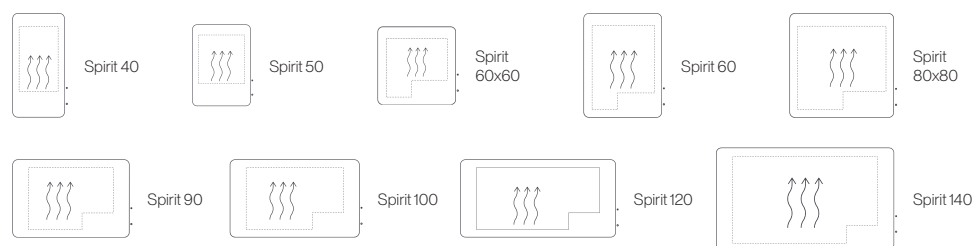

Spirit 80x80

W80 x H80 x D5.4cm
SPMRE8080 - £475

Spirit 90

W90 x H60 x D5.4cm
SPMRE9060 - £475

Spirit 100

W100 x H60 x D5.4cm
SPMRE10060 - £500

Spirit 120

W120 x H60 x D5.4cm
SPMRE12060 - £525

Spirit 140

W140 x H80 x D5.4cm
SPMRE14080 - £575

Spirit 50 - Illuminated | Cool White

Spirit Pill

LED Ghost Mirrors with Charging Sockets

- Colour temperature changing LED illumination
- Ghost technology (see page 15 for more information)
- Dimmable lighting
- 2-pin charging socket°
- USB & USB-C charging sockets°
- Heated pad
- Frame mounted touch controls*