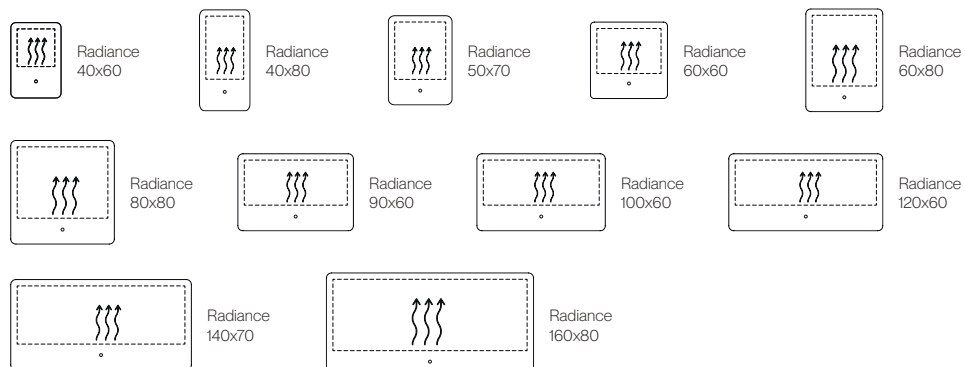

RAMRE16080 - £525

Radiance 60x80 | Warm White

Radiance Arch

LED Mirrors

- Colour temperature changing LED illumination
- Ambient lighting
- Heated pad
- Can be hung portrait or landscape
- Touch switch

Radiance Arch 50x70