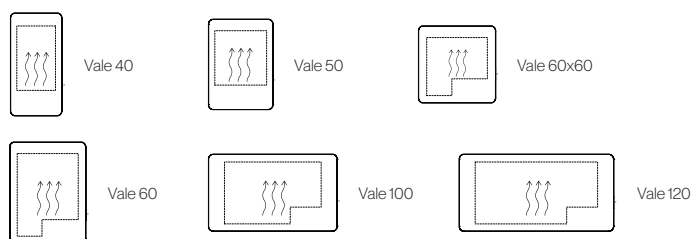

Vale Rectangular

LED Ghost Mirrors

- Colour temperature changing LED illumination
- Ghost technology (see page 15 for more information)
- Dimmable lighting
- Heated pad
- Frame mounted touch controls*

Vale 40

W40 x H80 x D3.4cm
VLMRE4080 - £300

Vale 50

W50 x H70 x D3.4cm
VLMRE5070 - £350

Vale 60x60

W60 x H60 x D3.4cm
VLMRE6060 - £325

Vale 60

W60 x H80 x D3.4cm
VLMRE6080 - £360

Vale 100

W100 x H60 x D3.4cm
VLMRE10060 - £450

Vale 120

W120 x H60 x D3.4cm
VLMRE12060 - £475