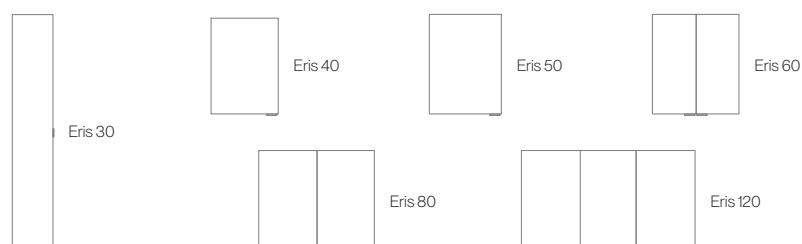

Eris

Aluminium Cabinets with Mirrored Sides

- Central divide(s) on Eris 80, and 120 for more effective storage
- Soft-close hinges
- Adjustable glass shelving
- Mirrored sides
- Double-sided mirrored door(s)

Eris 30

W30 x H170 x D13cm
45300 - £663

Eris 40

W40 x H60 x D13cm
45000 - £389

Eris 50

W50 x H70 x D13cm
45100 - £430

Eris 60

W60 x H70 x D13cm
45200 - £468

Eris 80

W80 x H70 x D13cm
48100 - £528

Eris 120

W120 x H70 x D13cm
48200 - £693